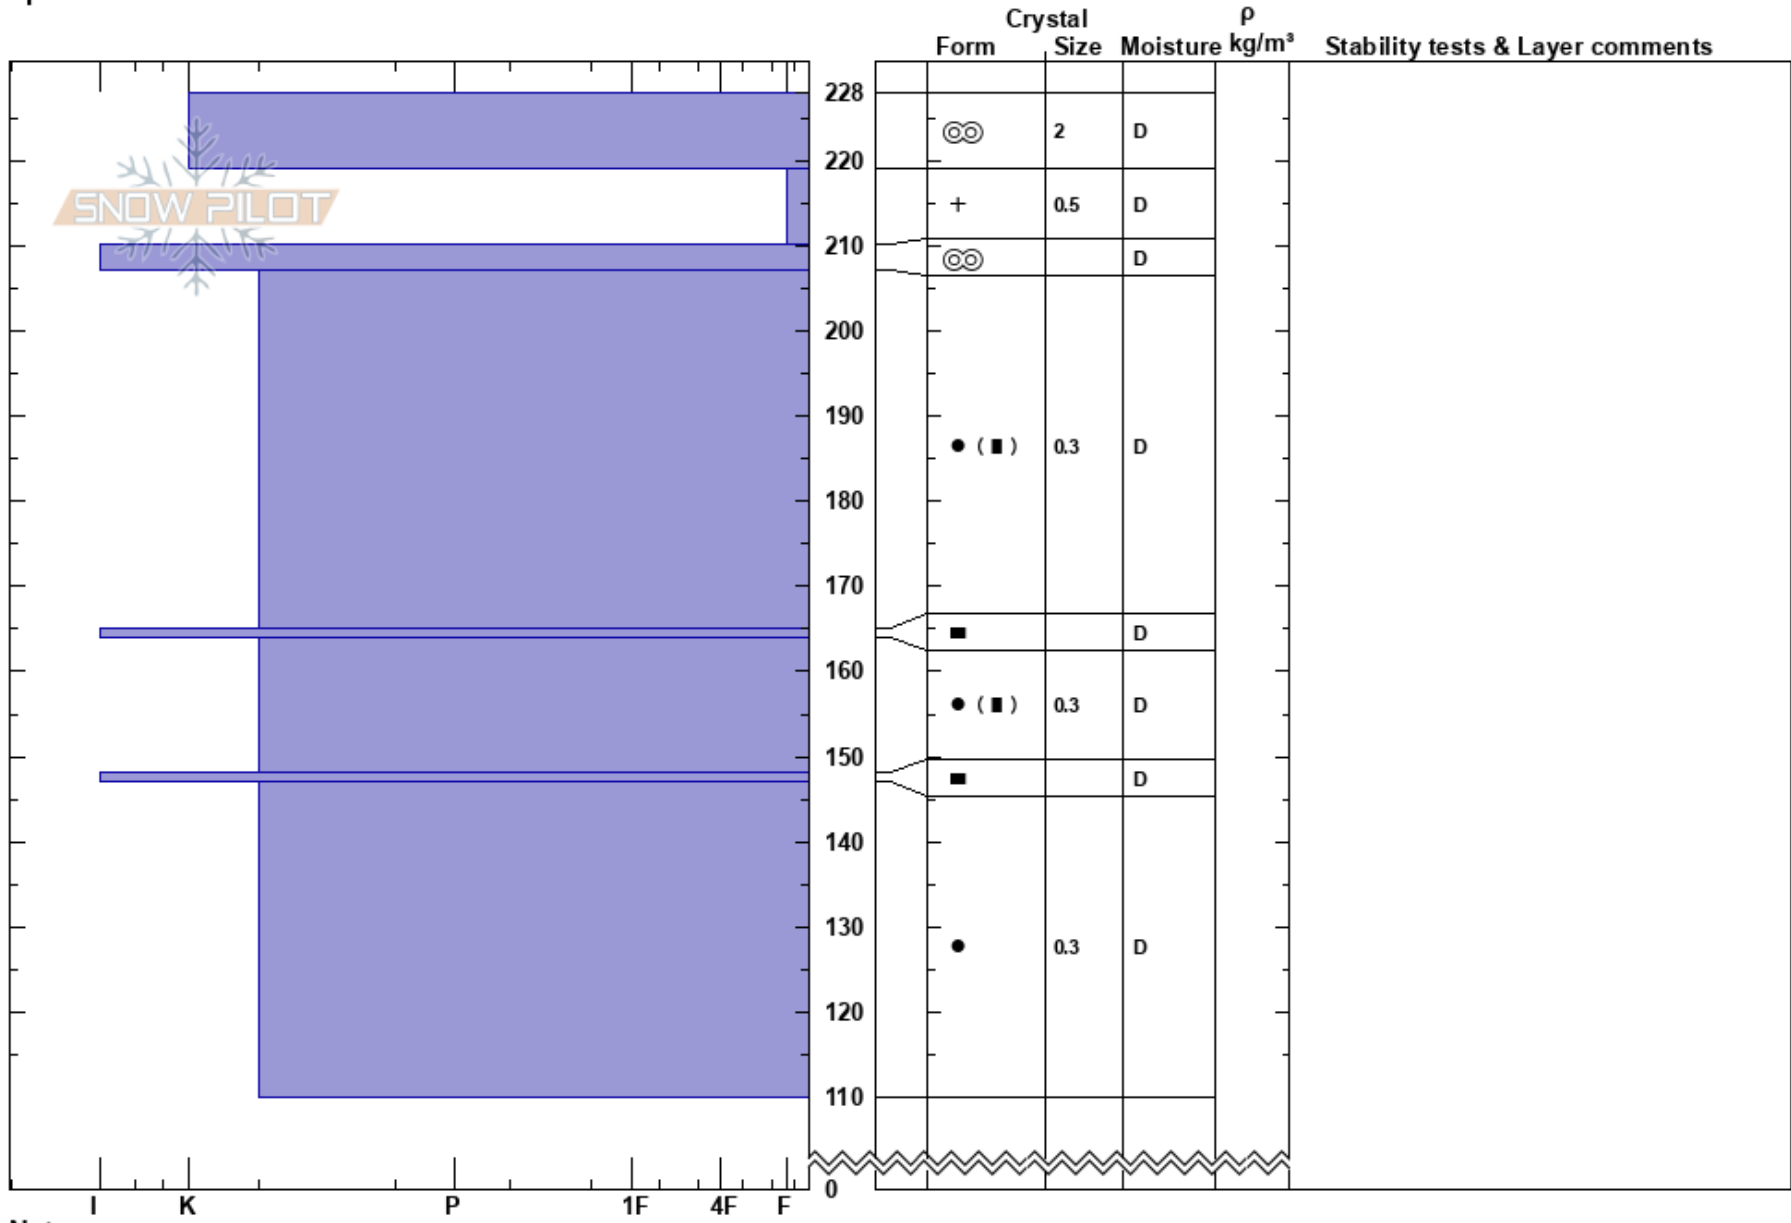

West Lime
 San Juan Range
 CO
 Elevation: 10050 ft
 Aspect: 40°
 Specifics:

Colin Mitchell
 04/07/2023 - 10:30am
 Co-ord: 37.73076N, -107.75221W
 Slope Angle: 40°
 Wind Loading:

Stability:
 Air Temperature: 2°C
 Sky Cover: FEW
 Precipitation: NO
 Wind: Calm

HS:228
 PF: 10
 Layer Notes:

Notes: