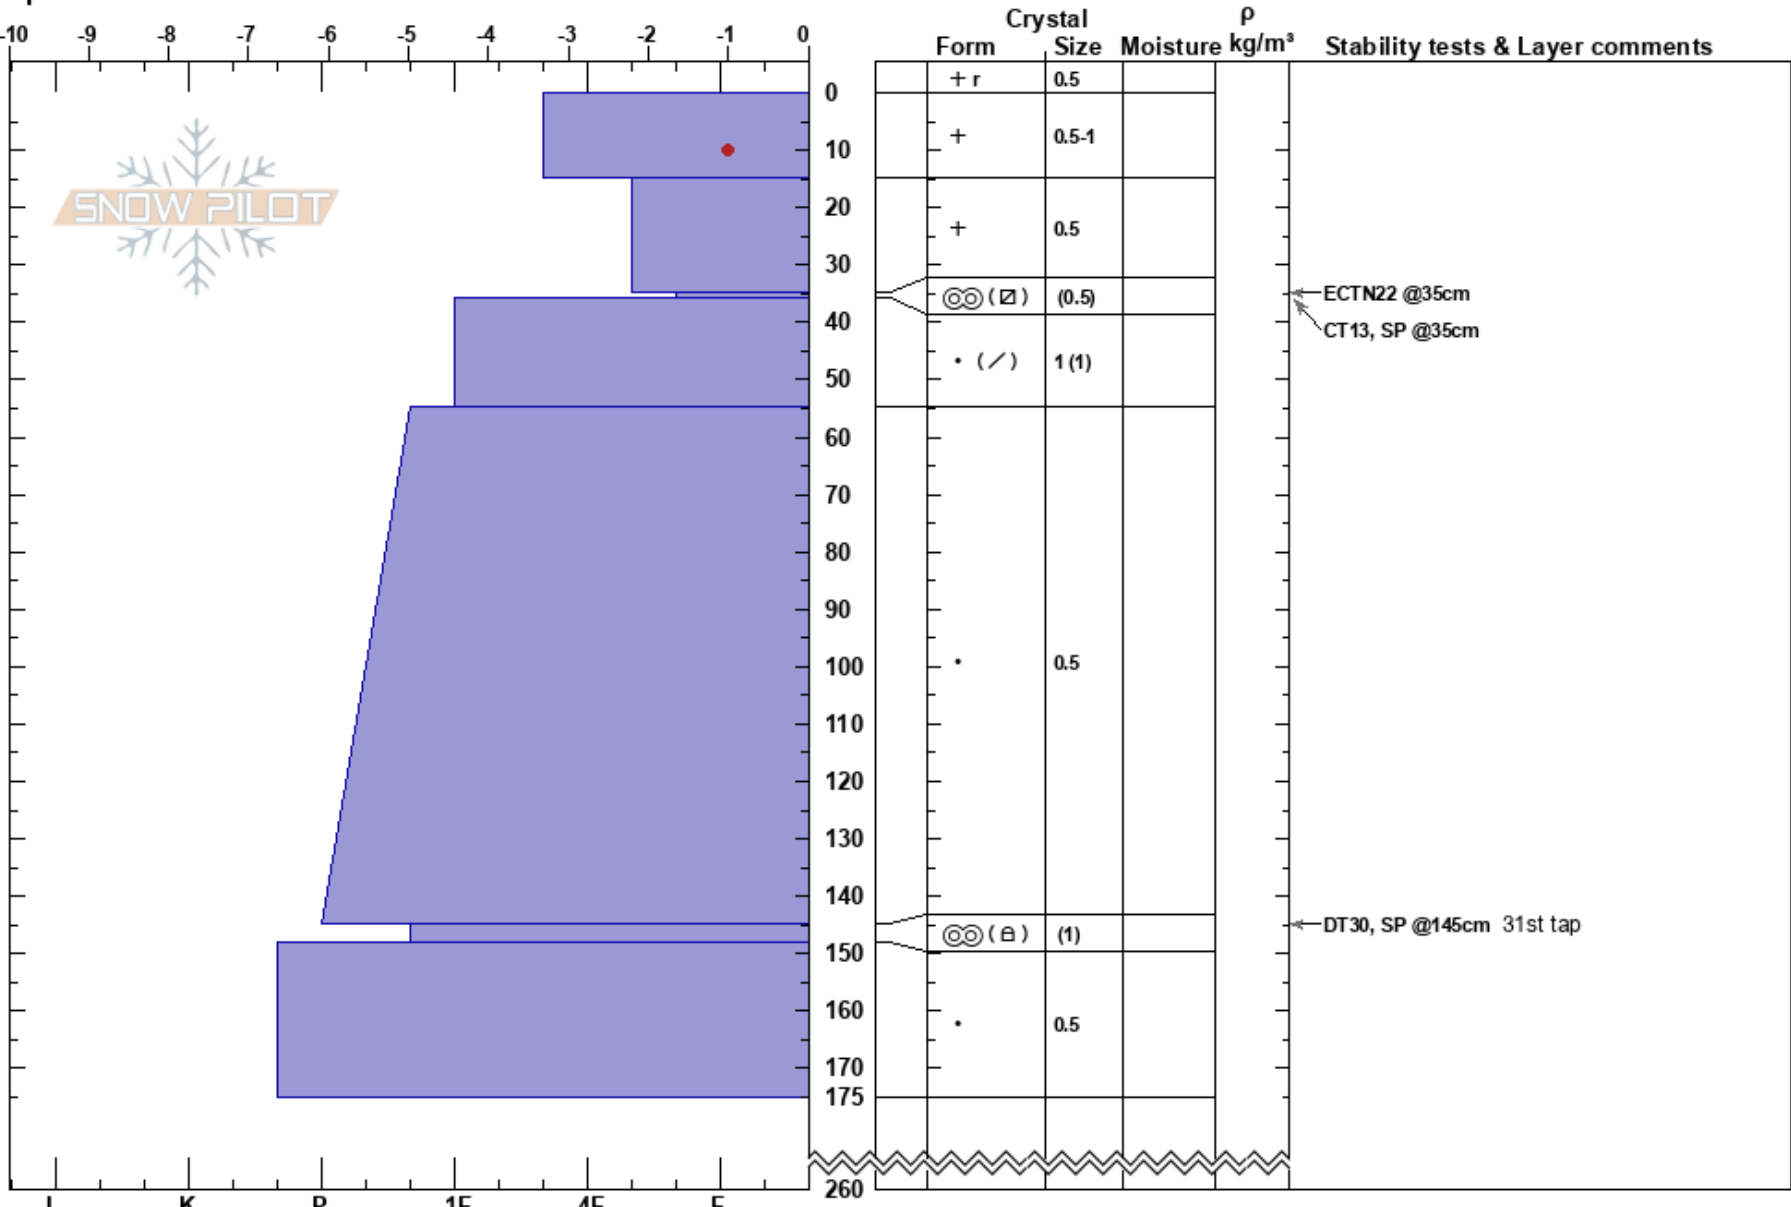

2023/04/07 Big Country
 KSM
 BC
 Elevation: 1345 m
 Aspect: NE
 Specifics:

KSM MTN Safety
 07/04/2023 - 12:30
 Co-ord:
 Slope Angle: 20°
 Wind Loading:

Stability:
 Air Temperature: 0°C
 Sky Cover: BKN
 Precipitation: NO
 Wind: SE Light Breeze

HS:260
 Layer Notes:
 145-148cm: Problematic layer

Notes: