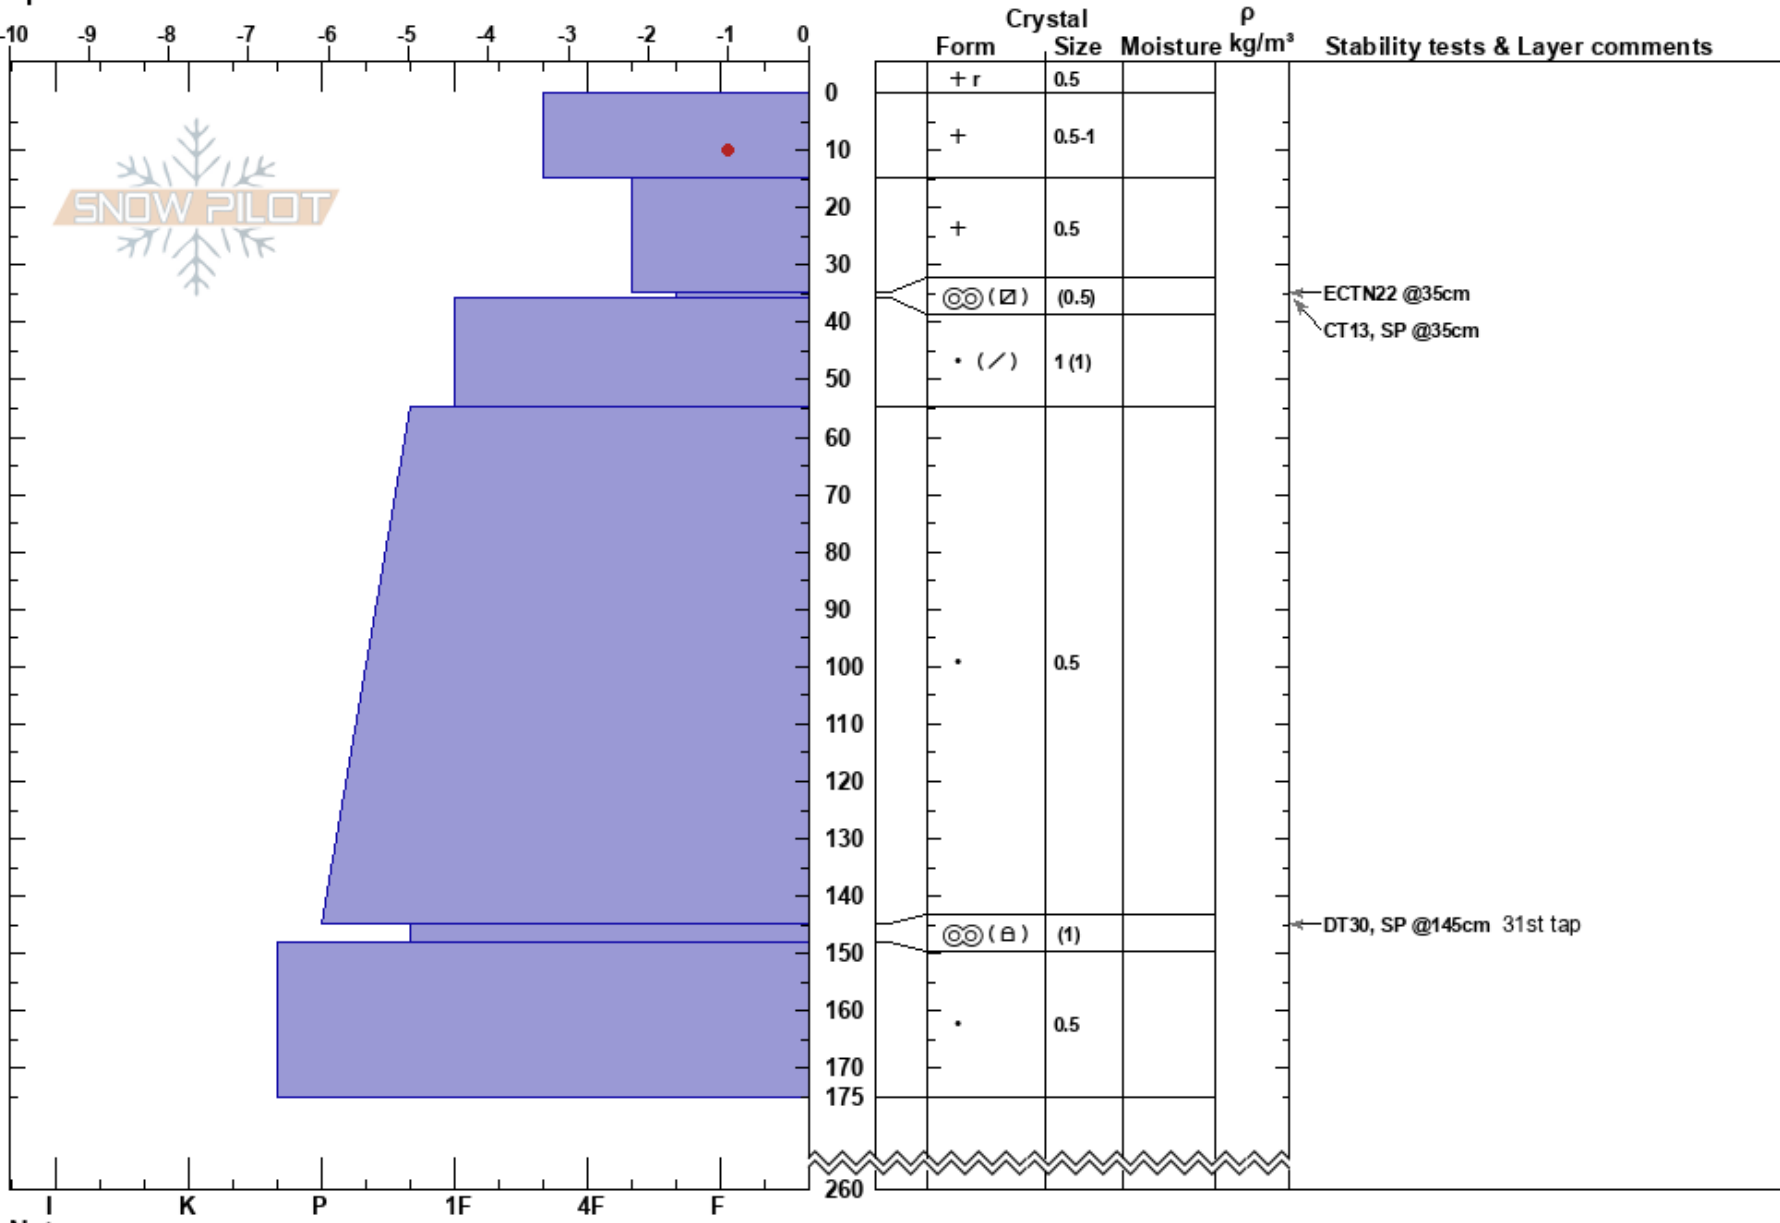

2023/04/07 Big Country  
 KSM  
 BC  
 Elevation: 1345 m  
 Aspect: NE  
 Specifics:

KSM MTN Safety  
 07/04/2023 - 12:30  
 Co-ord:  
 Slope Angle: 20°  
 Wind Loading:

Stability:  
 Air Temperature: 0°C  
 Sky Cover: BKN  
 Precipitation: NO  
 Wind: SE Light Breeze

HS:260  
 Layer Notes:  
 145-148cm: Problematic layer

Notes: