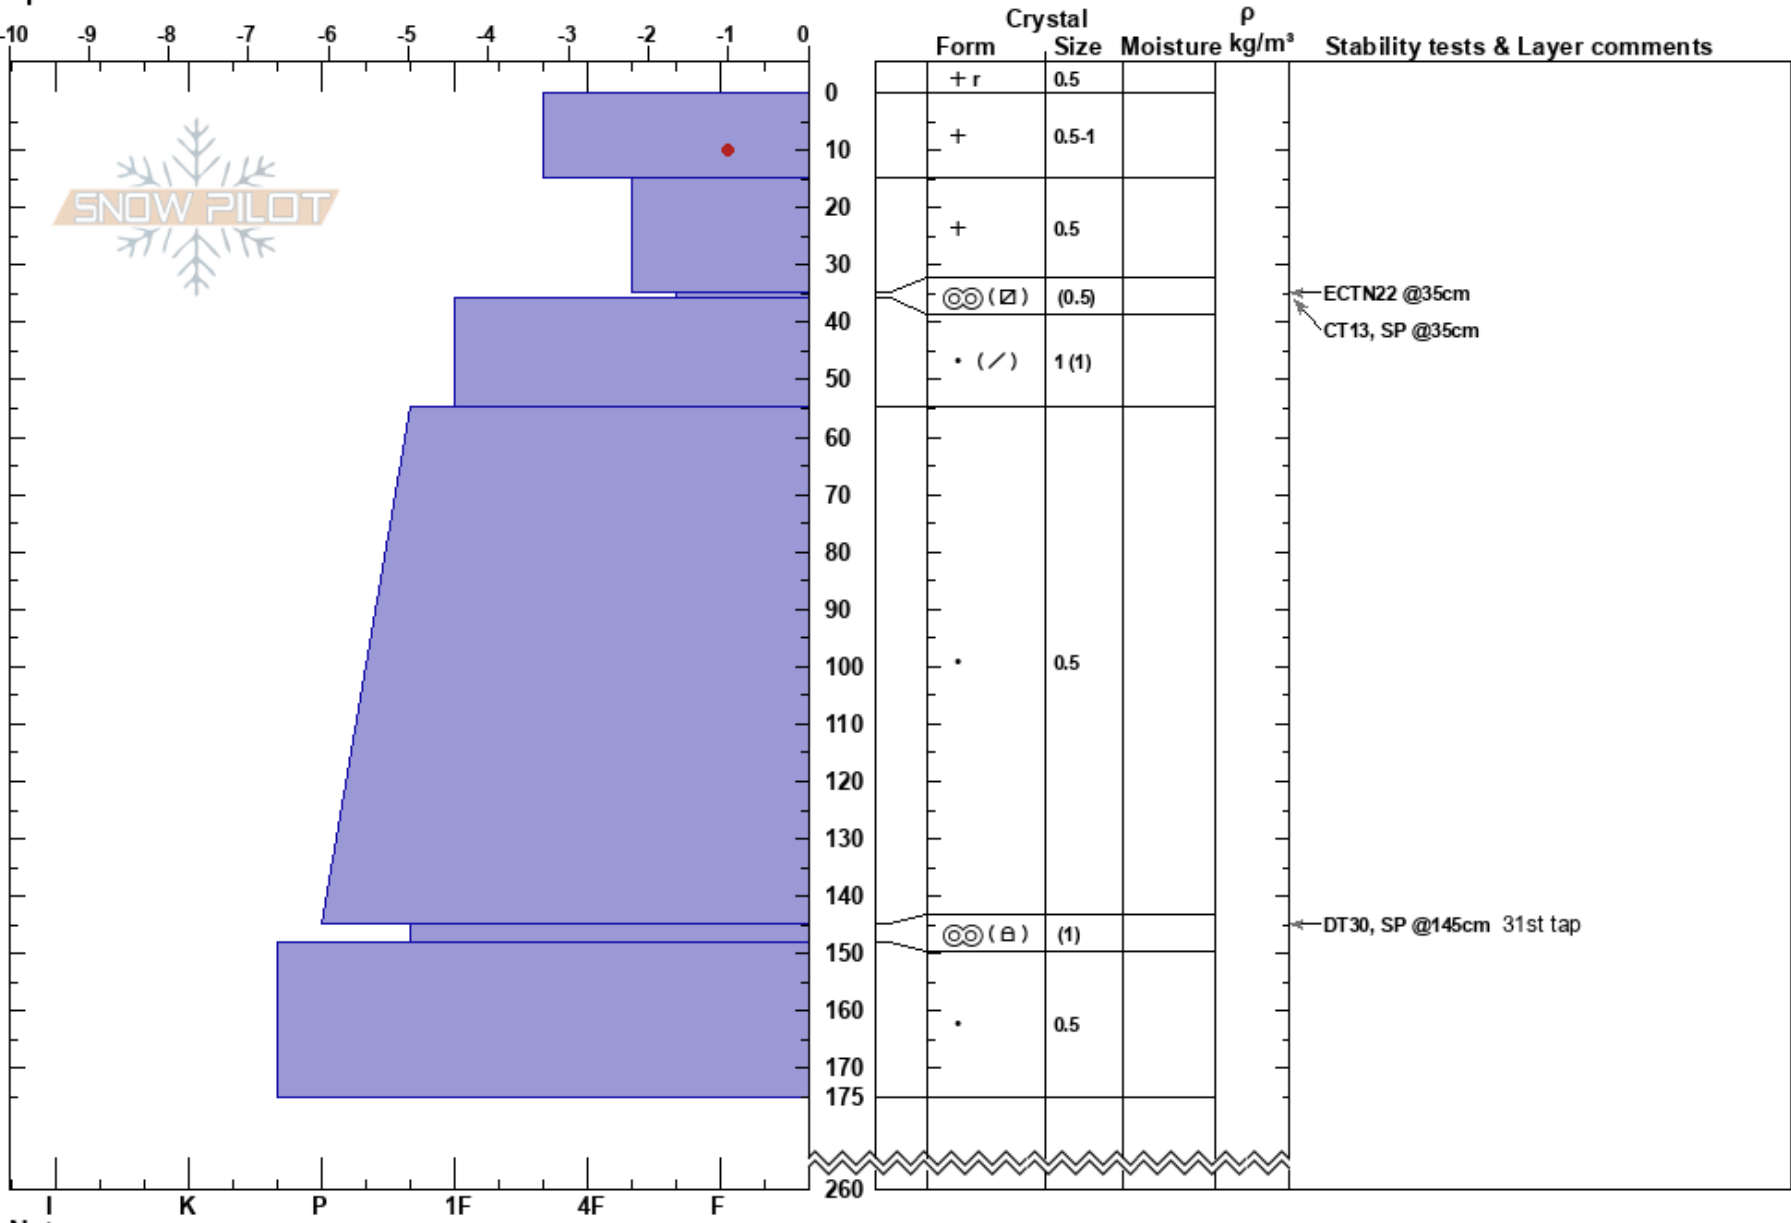

2023/04/07 Big Country
 KSM
 BC
 Elevation: 1345 m
 Aspect: NE
 Specifics:

KSM MTN Safety
 07/04/2023 - 12:30
 Co-ord:
 Slope Angle: 20°
 Wind Loading:

Stability:
 Air Temperature: 0°C
 Sky Cover: BKN
 Precipitation: NO
 Wind: SE Light Breeze

HS:260
 145-148cm: Problematic layer

Notes: