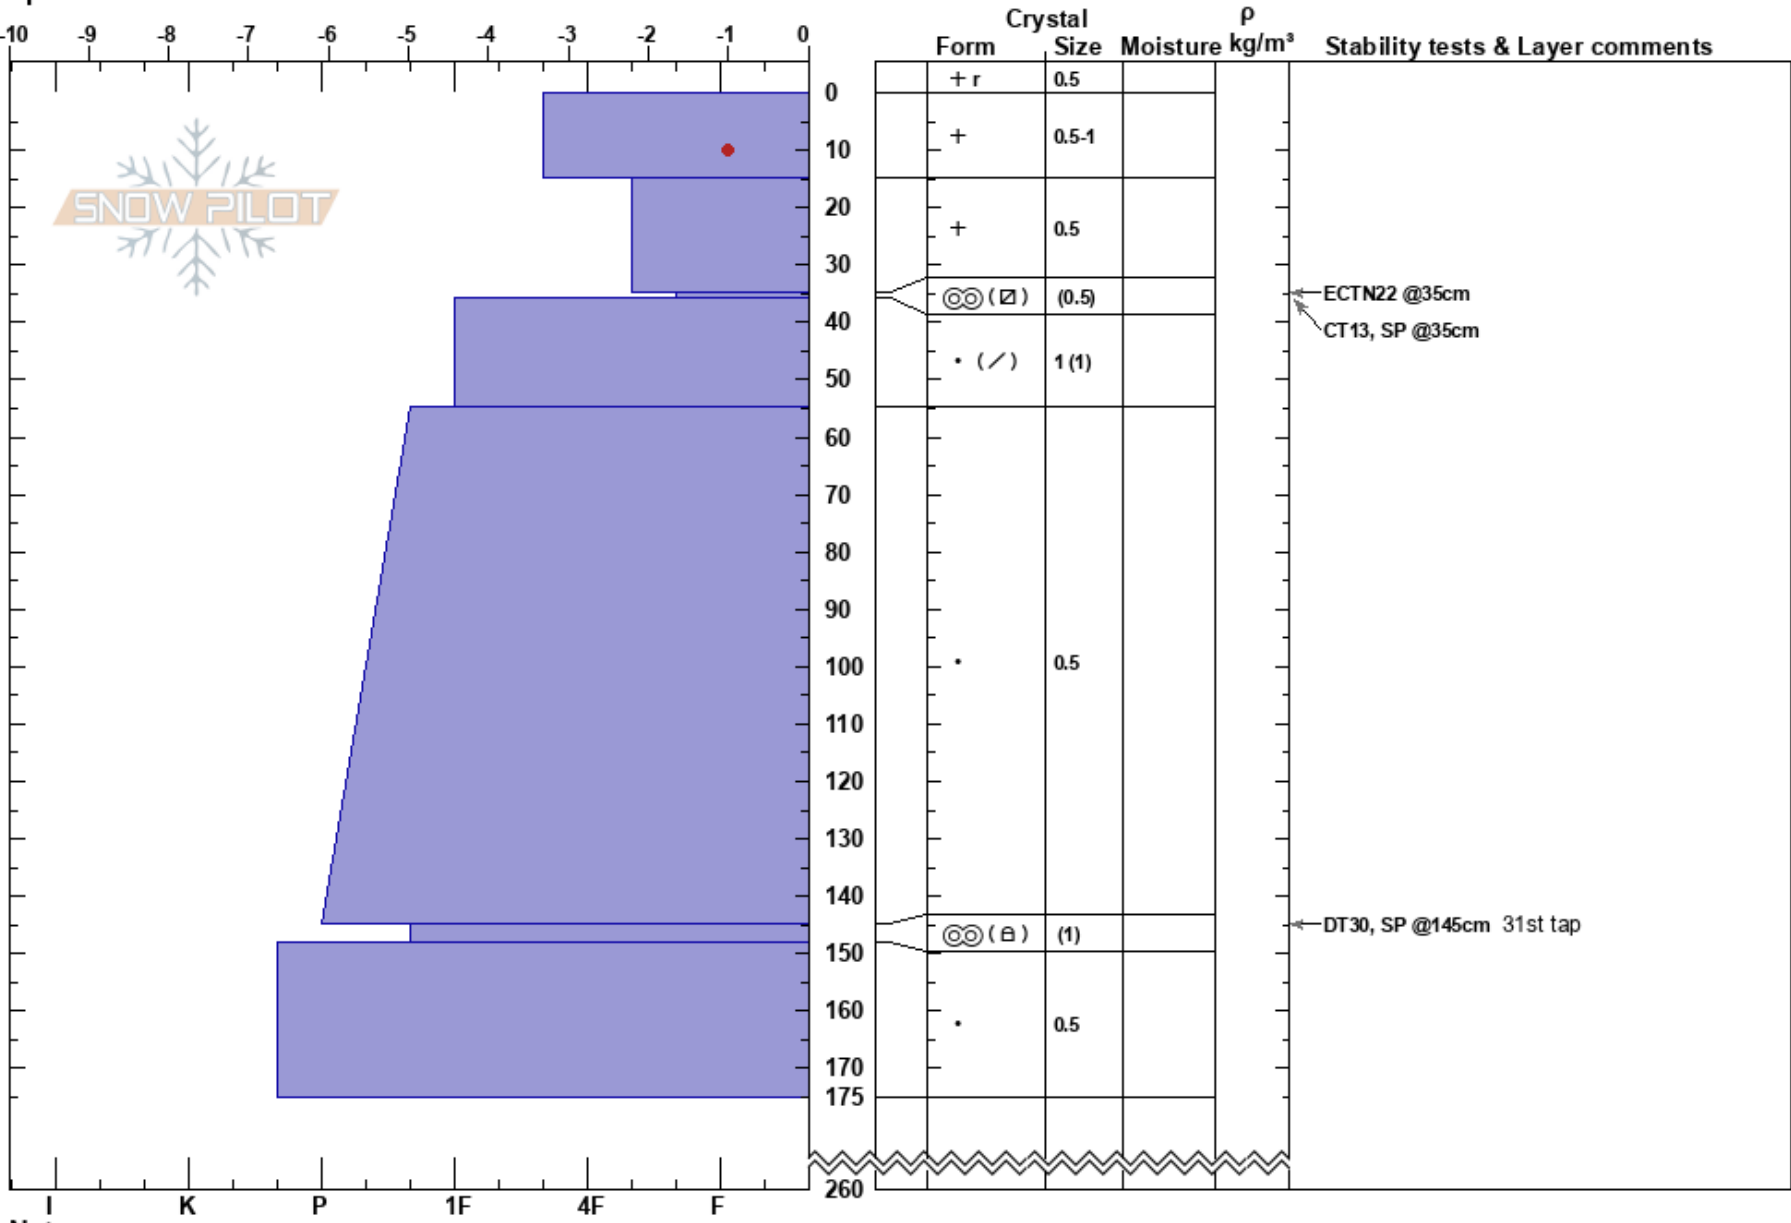

2023/04/07 Big Country  
 KSM  
 BC  
 Elevation: 1345 m  
 Aspect: NE  
 Specifics:

KSM MTN Safety  
 07/04/2023 - 12:30  
 Co-ord:  
 Slope Angle: 20°  
 Wind Loading:

Stability:  
 Air Temperature: 0°C  
 Sky Cover: BKN  
 Precipitation: NO  
 Wind: SE Light Breeze

HS:260  
 Layer Notes:  
 145-148cm: Problematic layer

Notes: