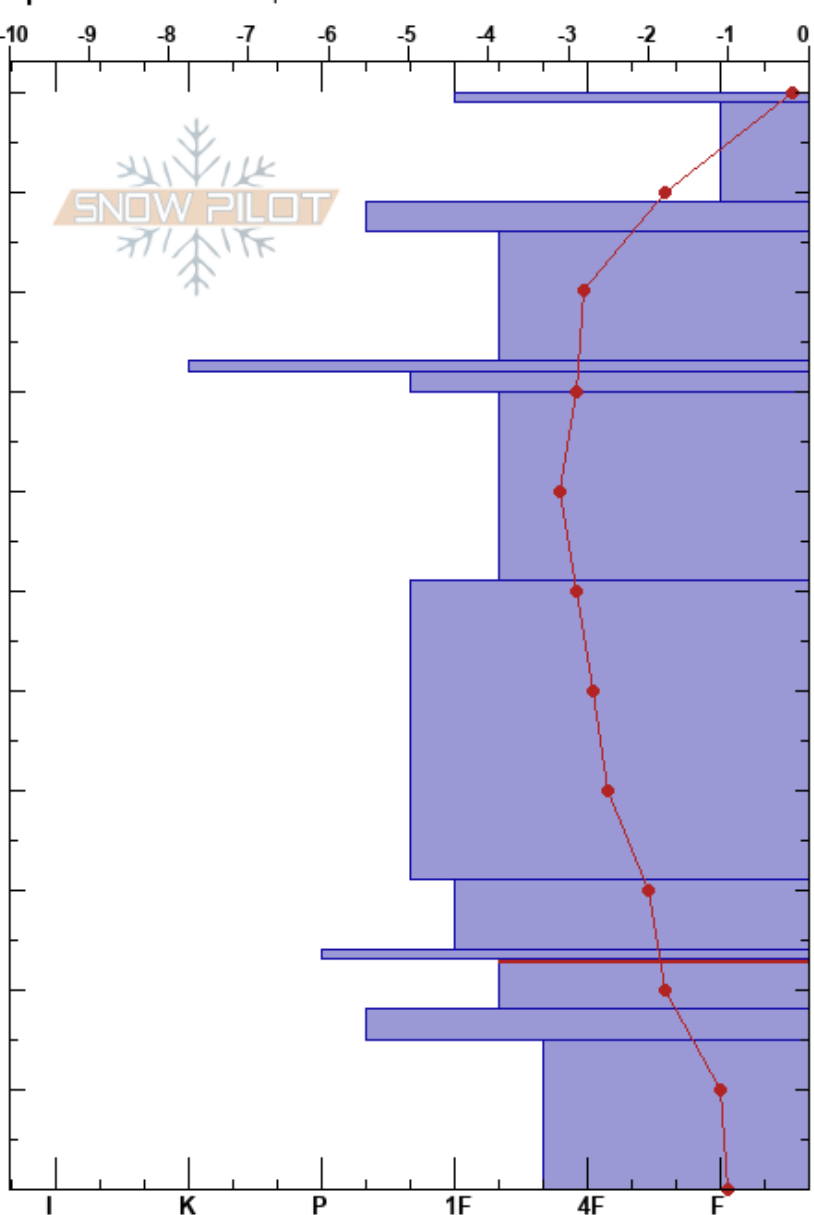

Garden Wall
 Lewis Range
 MT
 Elevation: 7325 ft
 Aspect: SW
 Specifics: We skied slope

Zachary Miller
 04/07/2023 - 12:30pm
 Co-ord: 48.74694N, -113.73948W
 Slope Angle: 31°
 Wind Loading: previous

Stability: **HS: 110** **Layer Notes:**
 Air Temperature: 0.2°C **PF: 33** 23-18cm: Problematic layer
 Sky Cover: OVC **PS: 15**
 Precipitation: NO
 Wind: SW Light Breeze

Depth (cm)	Form	Crystal Size	Moisture	ρ kg/m ³	Stability tests & Layer comments
110	/	0.5		84	
100	⊙	0.5		132	
90	⊖ (⊕)	0.5-1 (1)		184	← ECTN11 @95cm
80	■				
80	□	1-1.5		164	
70	□ (⊖)	1-2		144	
60				172	
50	⊖	1		164	
40				148	
30	□ (⊖)	1-2		180	
20	⊙				← PST41/100 (End) @22cm
20	□	2-4		156	
10	⊙				
10	^	3-6		156	