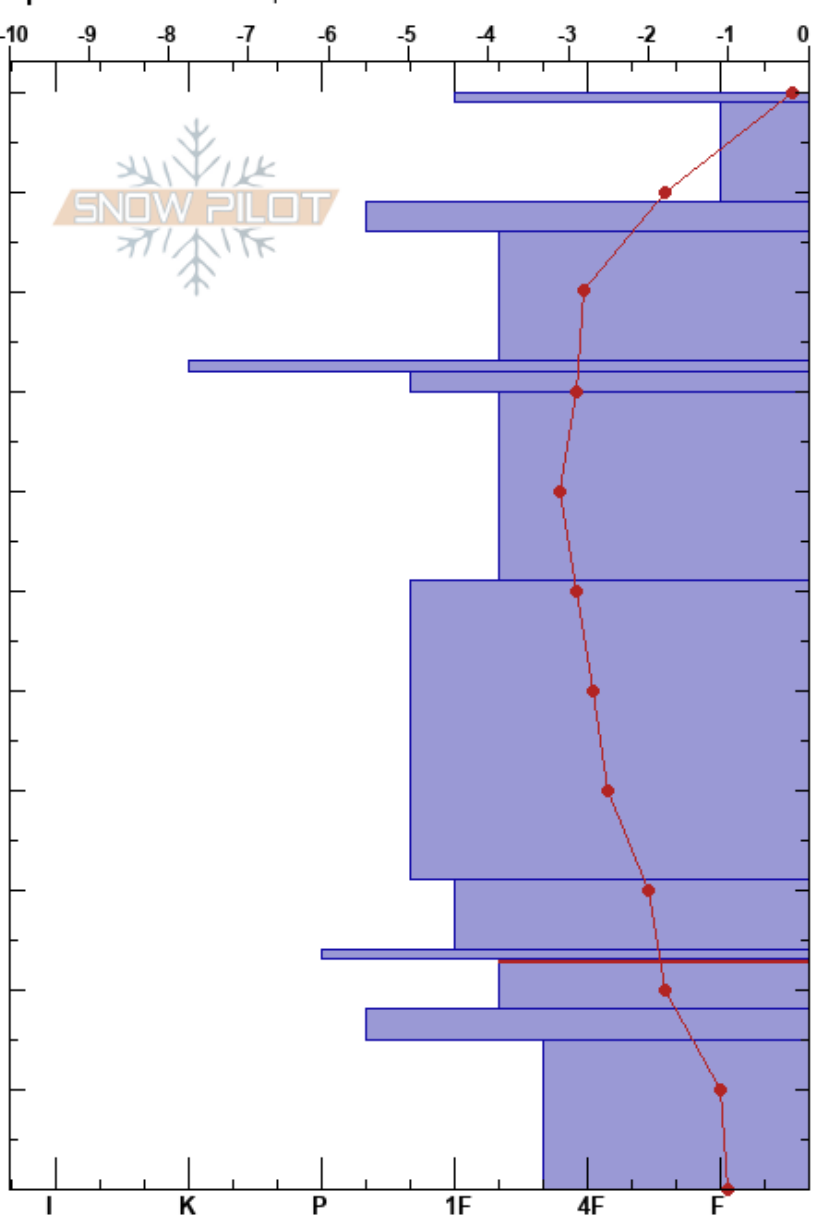

Garden Wall
 Lewis Range
 MT
 Elevation: 7325 ft
 Aspect: SW
 Specifics: We skied slope

Zachary Miller
 04/07/2023 - 12:30pm
 Co-ord: 48.74694N, -113.73948W
 Slope Angle: 31°
 Wind Loading: previous

Stability: **HS: 110** **Layer Notes:**
 Air Temperature: 0.2°C **PF: 33** 23-18cm: Problematic layer
 Sky Cover: OVC **PS: 15**
 Precipitation: NO
 Wind: SW Light Breeze

Depth (cm)	Form	Crystal Size	Moisture	ρ kg/m ³	Stability tests & Layer comments
110	/	0.5		84	
100	⊙	0.5		132	
90	⊖ (⊕)	0.5-1 (1)		184	← ECTN11 @95cm
80	■			164	
80	□	1-1.5		164	
70	□ (⊖)	1-2		144	
60				172	
50	⊖	1		164	
40				148	
30	□ (⊖)	1-2		180	
20	⊙			156	← PST41/100 (End) @22cm
20	□	2-4		156	
10	⊙			156	
10	^	3-6		156	