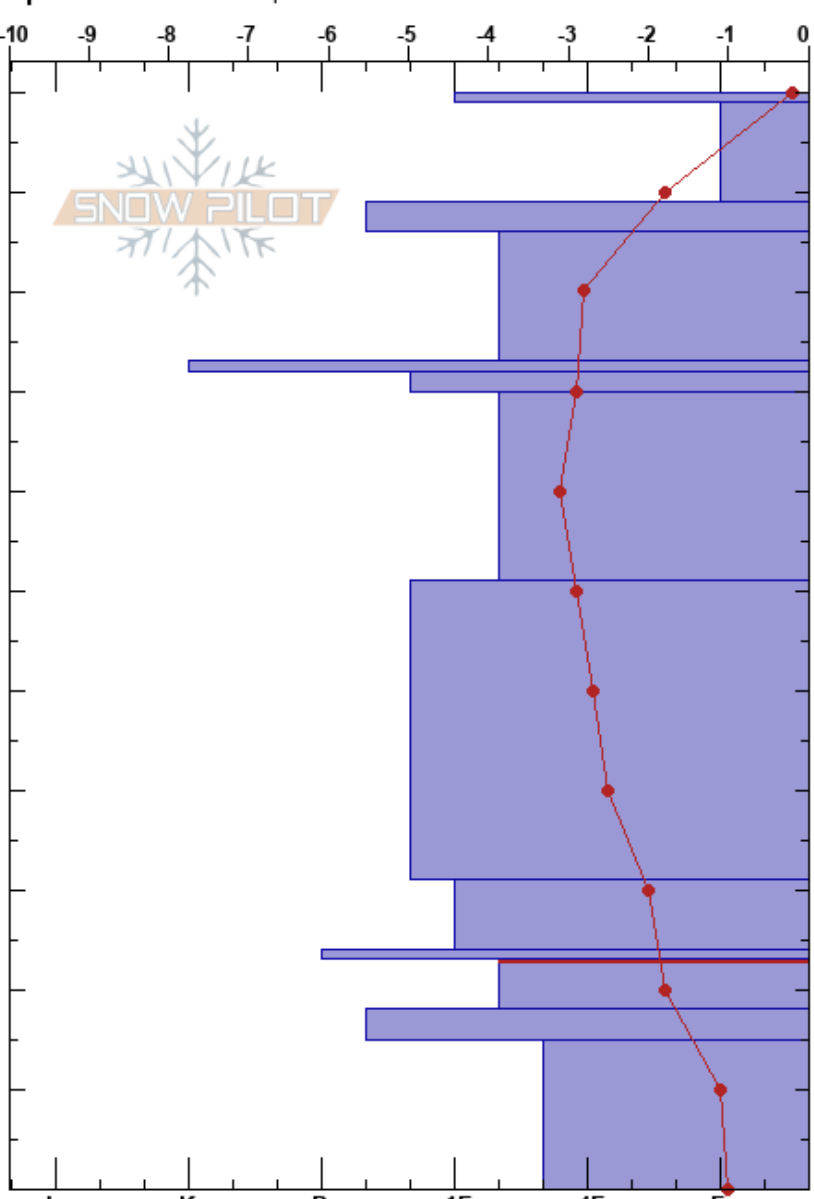

Garden Wall
 Lewis Range
 MT
 Elevation: 7325 ft
 Aspect: SW
 Specifics: We skied slope

Zachary Miller
 04/07/2023 - 12:30pm
 Co-ord: 48.74694N, -113.73948W
 Slope Angle: 31°
 Wind Loading: previous

Stability: **HS: 110** **Layer Notes:**
 Air Temperature: 0.2°C **PF: 33** 23-18cm: Problematic layer
 Sky Cover: OVC **PS: 15**
 Precipitation: NO
 Wind: SW Light Breeze

Height (cm)	Crystal Form	Crystal Size	Moisture	ρ kg/m ³	Stability tests & Layer comments
110	/	0.5			
100	⊙	0.5		84	
95	⊙			132	← ECTN11 @95cm
90	⊖ (⊕)	0.5-1 (1)		184	
80	■				
80	□	1-1.5		164	
70	□ (⊖)	1-2		144	
60				172	
50	⊖	1		164	
40				148	
30	□ (⊖)	1-2		180	
25	⊙				
22	□	2-4		156	← PST41/100 (End) @22cm
20	⊙				
10	^	3-6		156	
0					