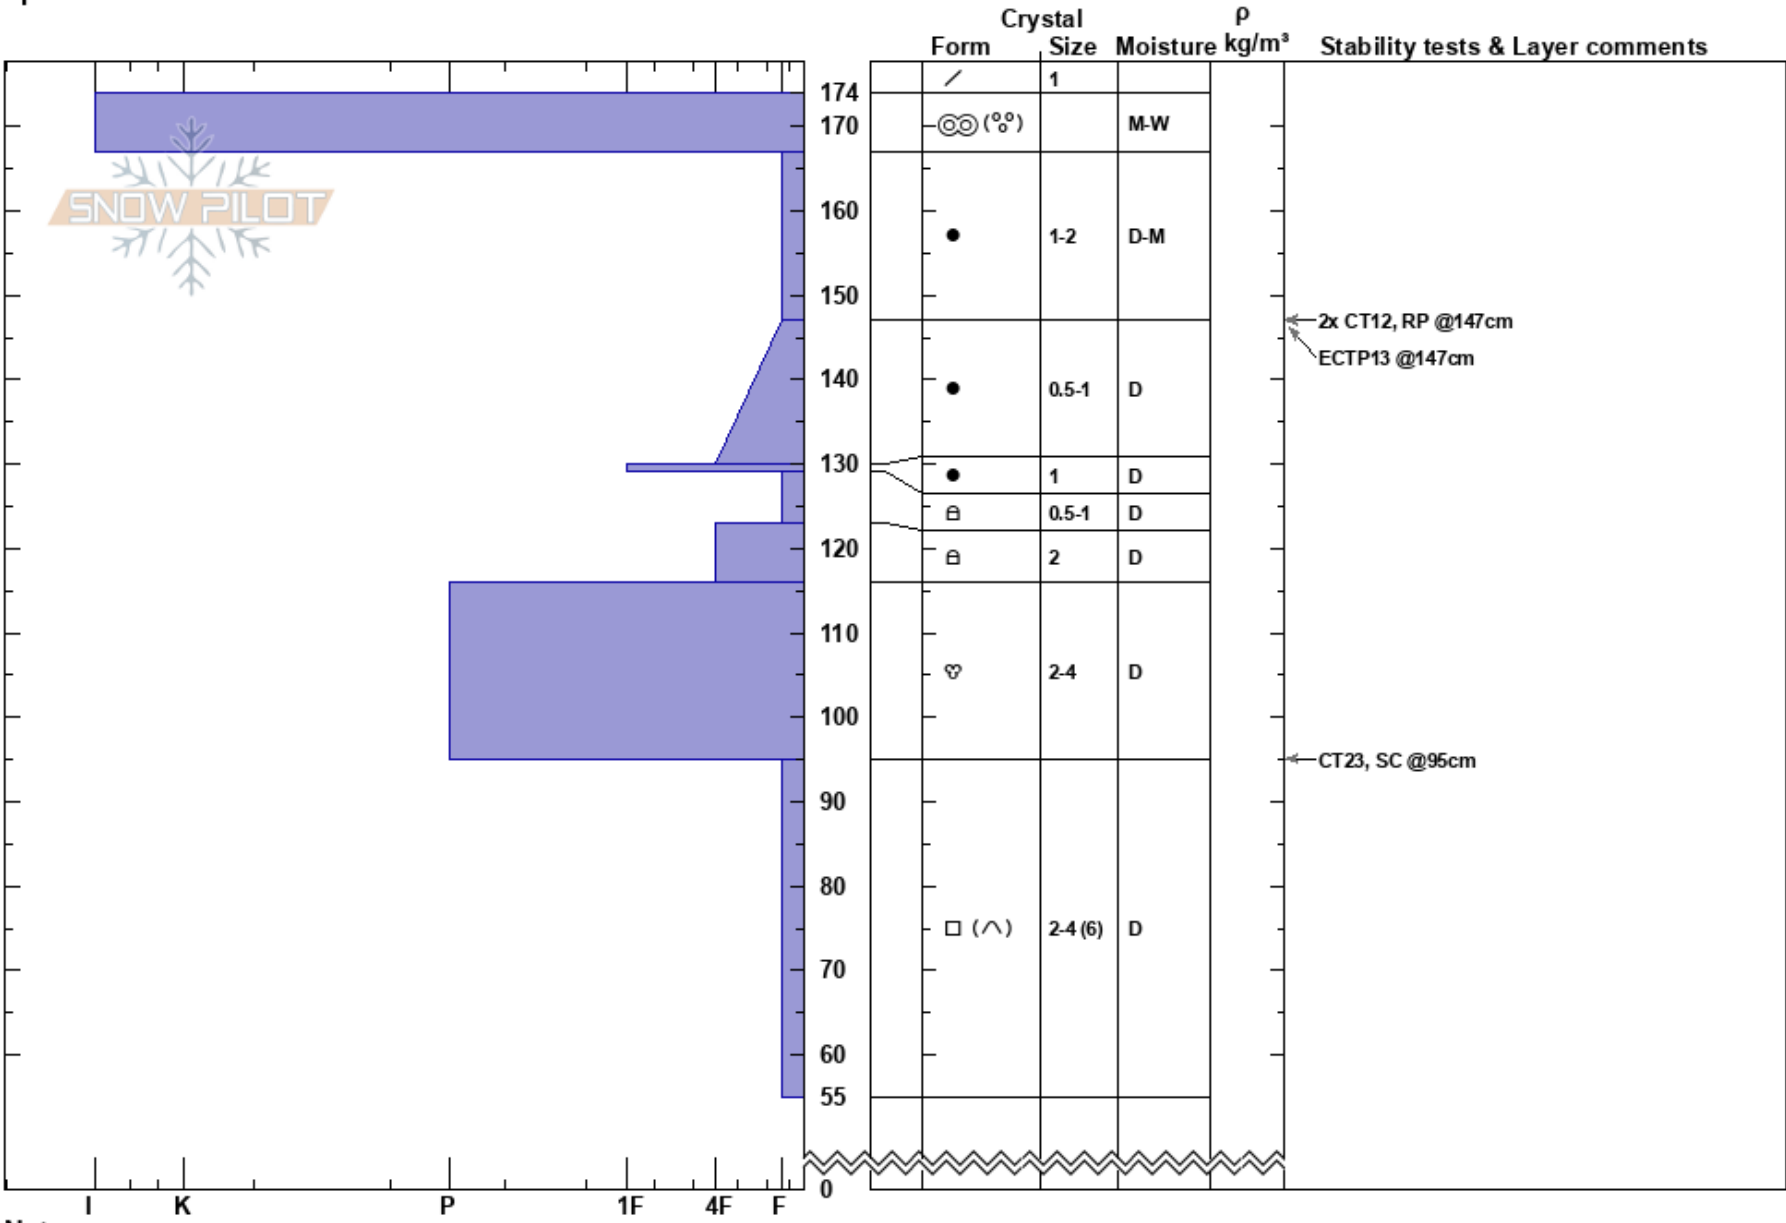

Half Dome NE NTL
 Fremont Pass
 CO
 Elevation: 11677 ft
 Aspect: NE
 Specifics:

Drew Gibson
 04/07/2023 - 1:00pm
 Co-ord: 39.44437N, -106.13877W
 Slope Angle: 35°
 Wind Loading: no

Stability:
 Air Temperature:
 Sky Cover: FEW
 Precipitation: NO
 Wind: W Light Breeze

HS: 174 Layer Notes:

Notes: