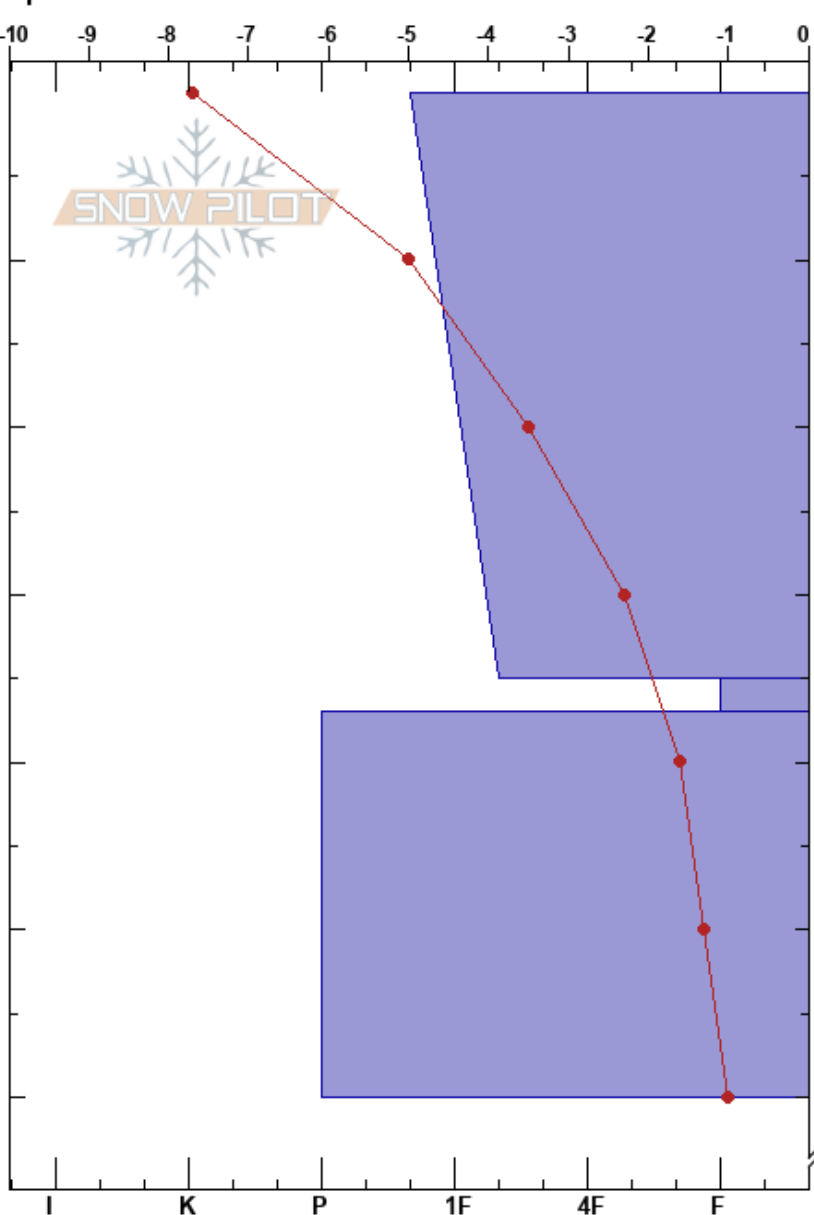

Svarthammaren
 Indre Fjordane
 Norway
 Elevation: 910 m
 Aspect: NW
 Specifics:

Lars-Ove Eikje
 13/01/2018 - 14:00
 Co-ord: 32V 357191E 6855839N
 Slope Angle: 15°
 Wind Loading:

Stability:
 Air Temperature: -2.8°C
 Sky Cover: CLR
 Precipitation: NO
 Wind: SE

HS:220

Layer Notes:

Form	Crystal		ρ kg/m ³	Stability tests & Layer comments
	Size	Moisture		
.	0.3-0.5	D		
☐	1-2	D		
○		D		

Notes: