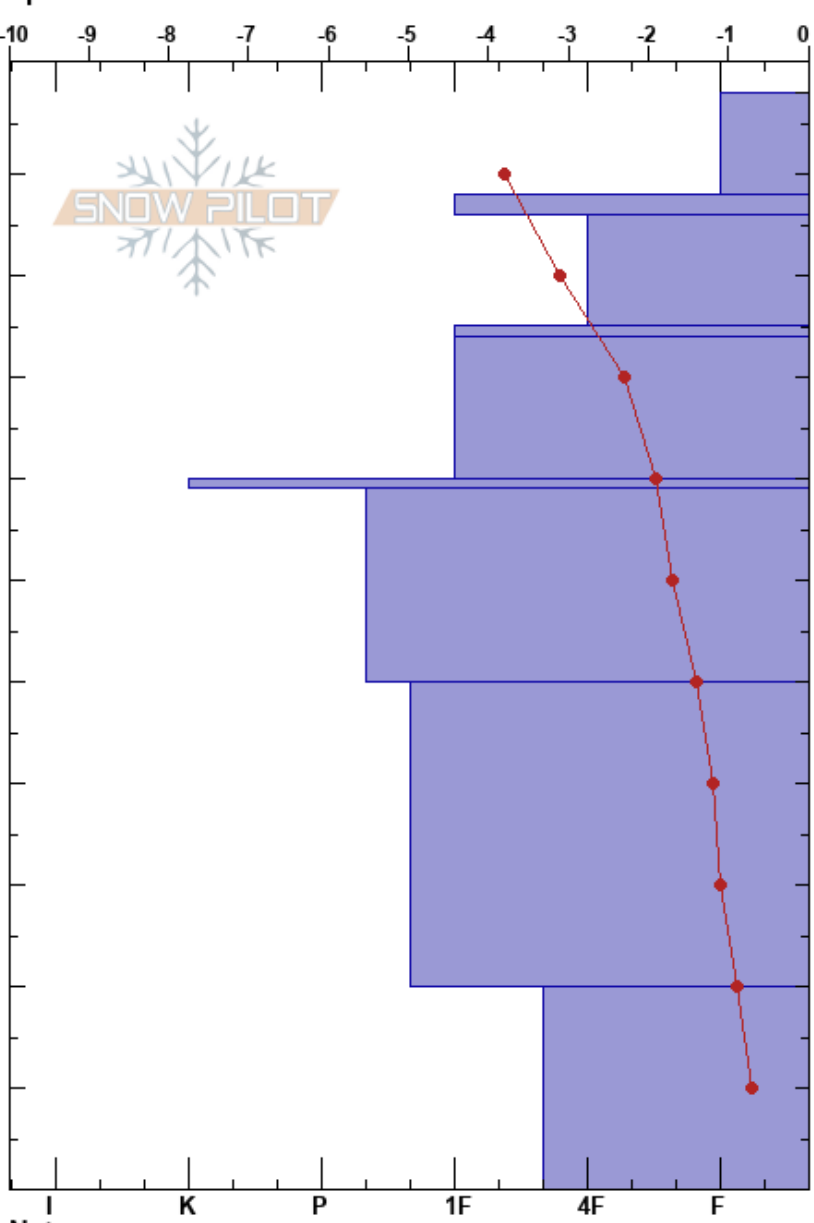

Marblehead Road
 Southern Selkirks
 CA
 Elevation: 1400 m
 Aspect: NE
 Specifics:

White Grizzly
 01/20/2023 - 9:00am
 Co-ord:
 Slope Angle:
 Wind Loading:

Stability:
 Air Temperature: -2.5°C PF: 30
 Sky Cover: OVC
 Precipitation: NO
 Wind: SE Light Breeze

Layer Notes:

Height (cm)	Crystal		Moisture	ρ kg/m ³	Stability tests & Layer comments
	Form	Size			
108					
100	V (*)	1-2			
98	⊙⊙				← CT7, BRK @98cm
90	/ (•)	1			
85	*	3			← CT18, BRK @85cm
80	• (/)	1-2			
70	⊙⊙				← ECTN17 @70cm
60	•	1-2			
50					
40	• (□)	1			
30					
20					← CT30, SP @20cm
10	□	2-3			
0					