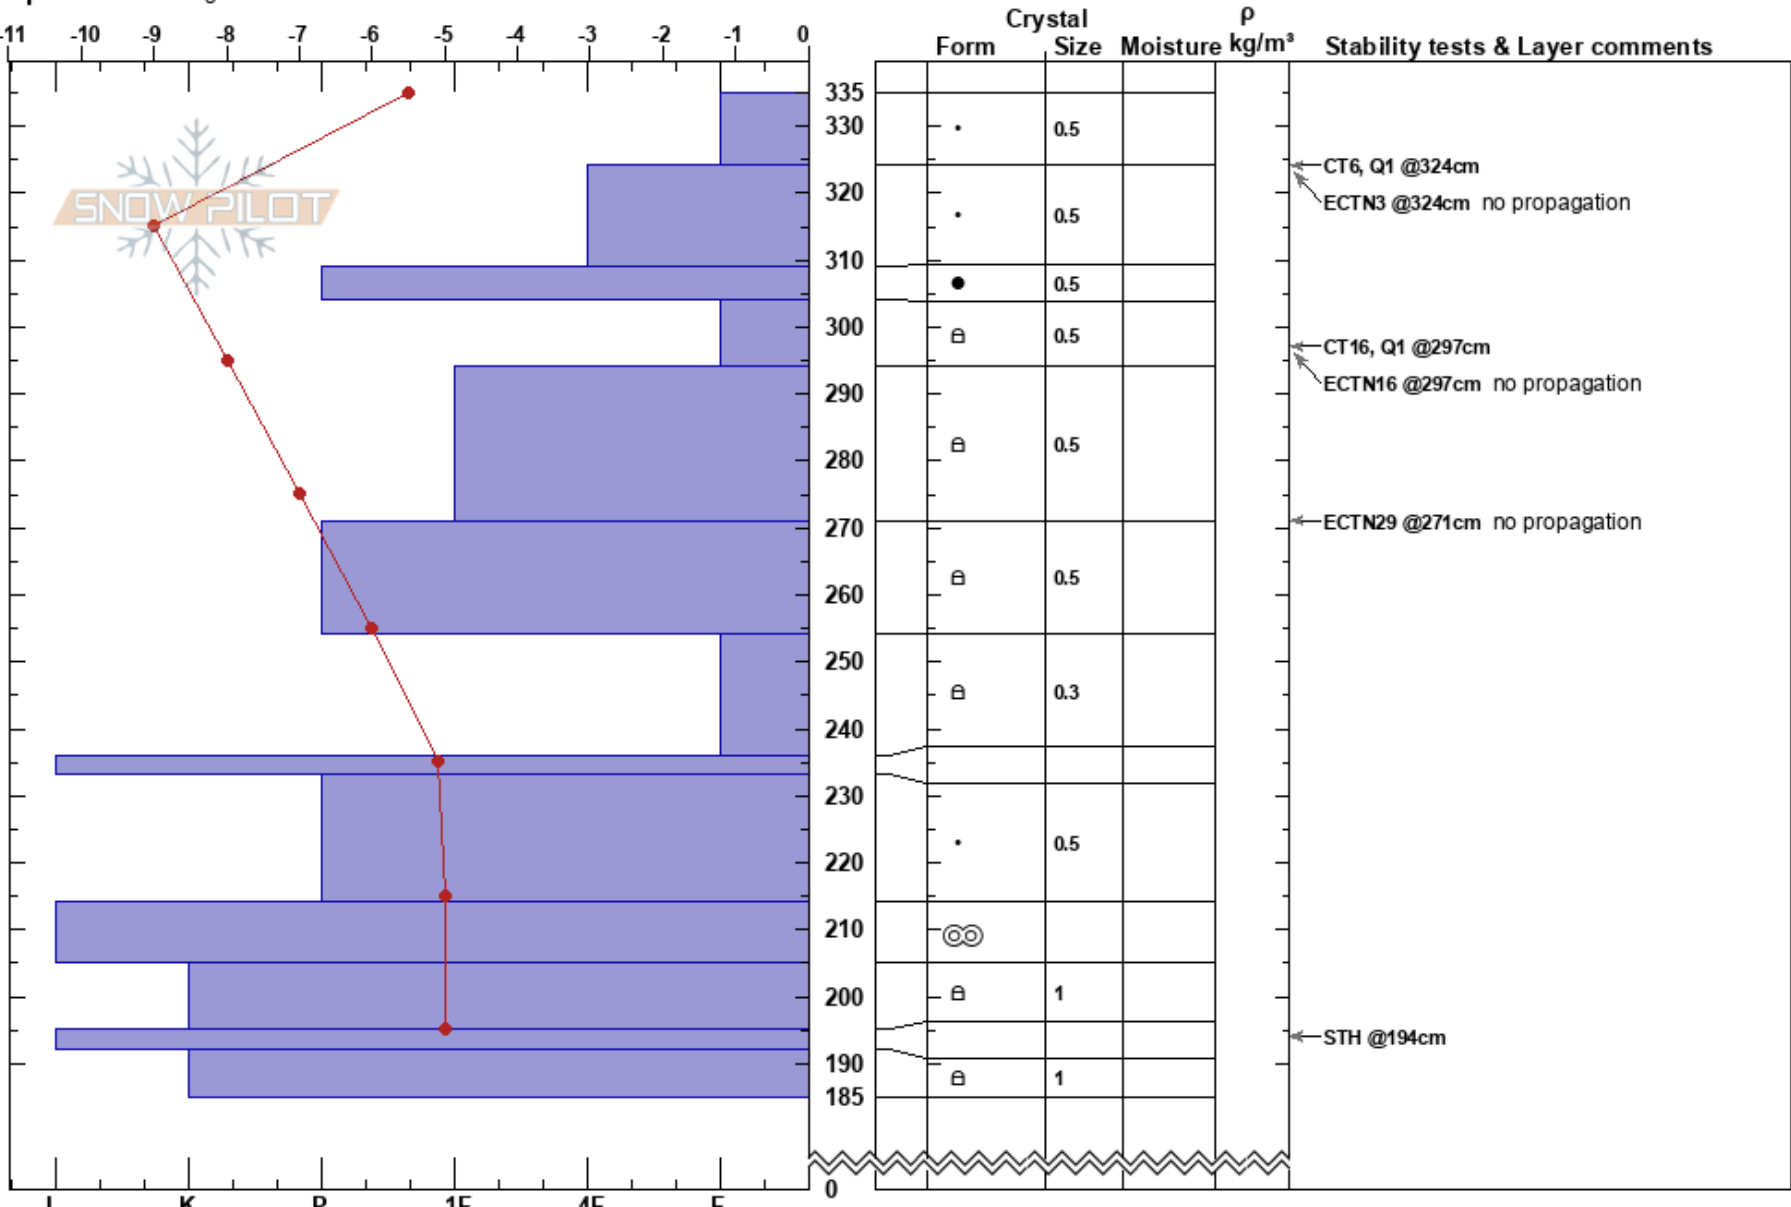

Spook  
 Spring Mountains  
 NV  
**Elevation:** 10800 ft  
**Aspect:** 335°  
**Specifics:** Pit dug in a Ski Area

Eric Fehr  
 04/07/2023 - 11:11am  
**Co-ord:** 36.28748N, -115.68652W  
**Slope Angle:** 48°  
**Wind Loading:** previous

**Stability:** Good **HS:** 335 **Layer Notes:**  
**Air Temperature:** 2°C **PF:** 26 335-324cm: Problematic layer  
**Sky Cover:** FEW  
**Precipitation:** NO  
**Wind:** SW Light Breeze

**Notes:** Total HS 335cm