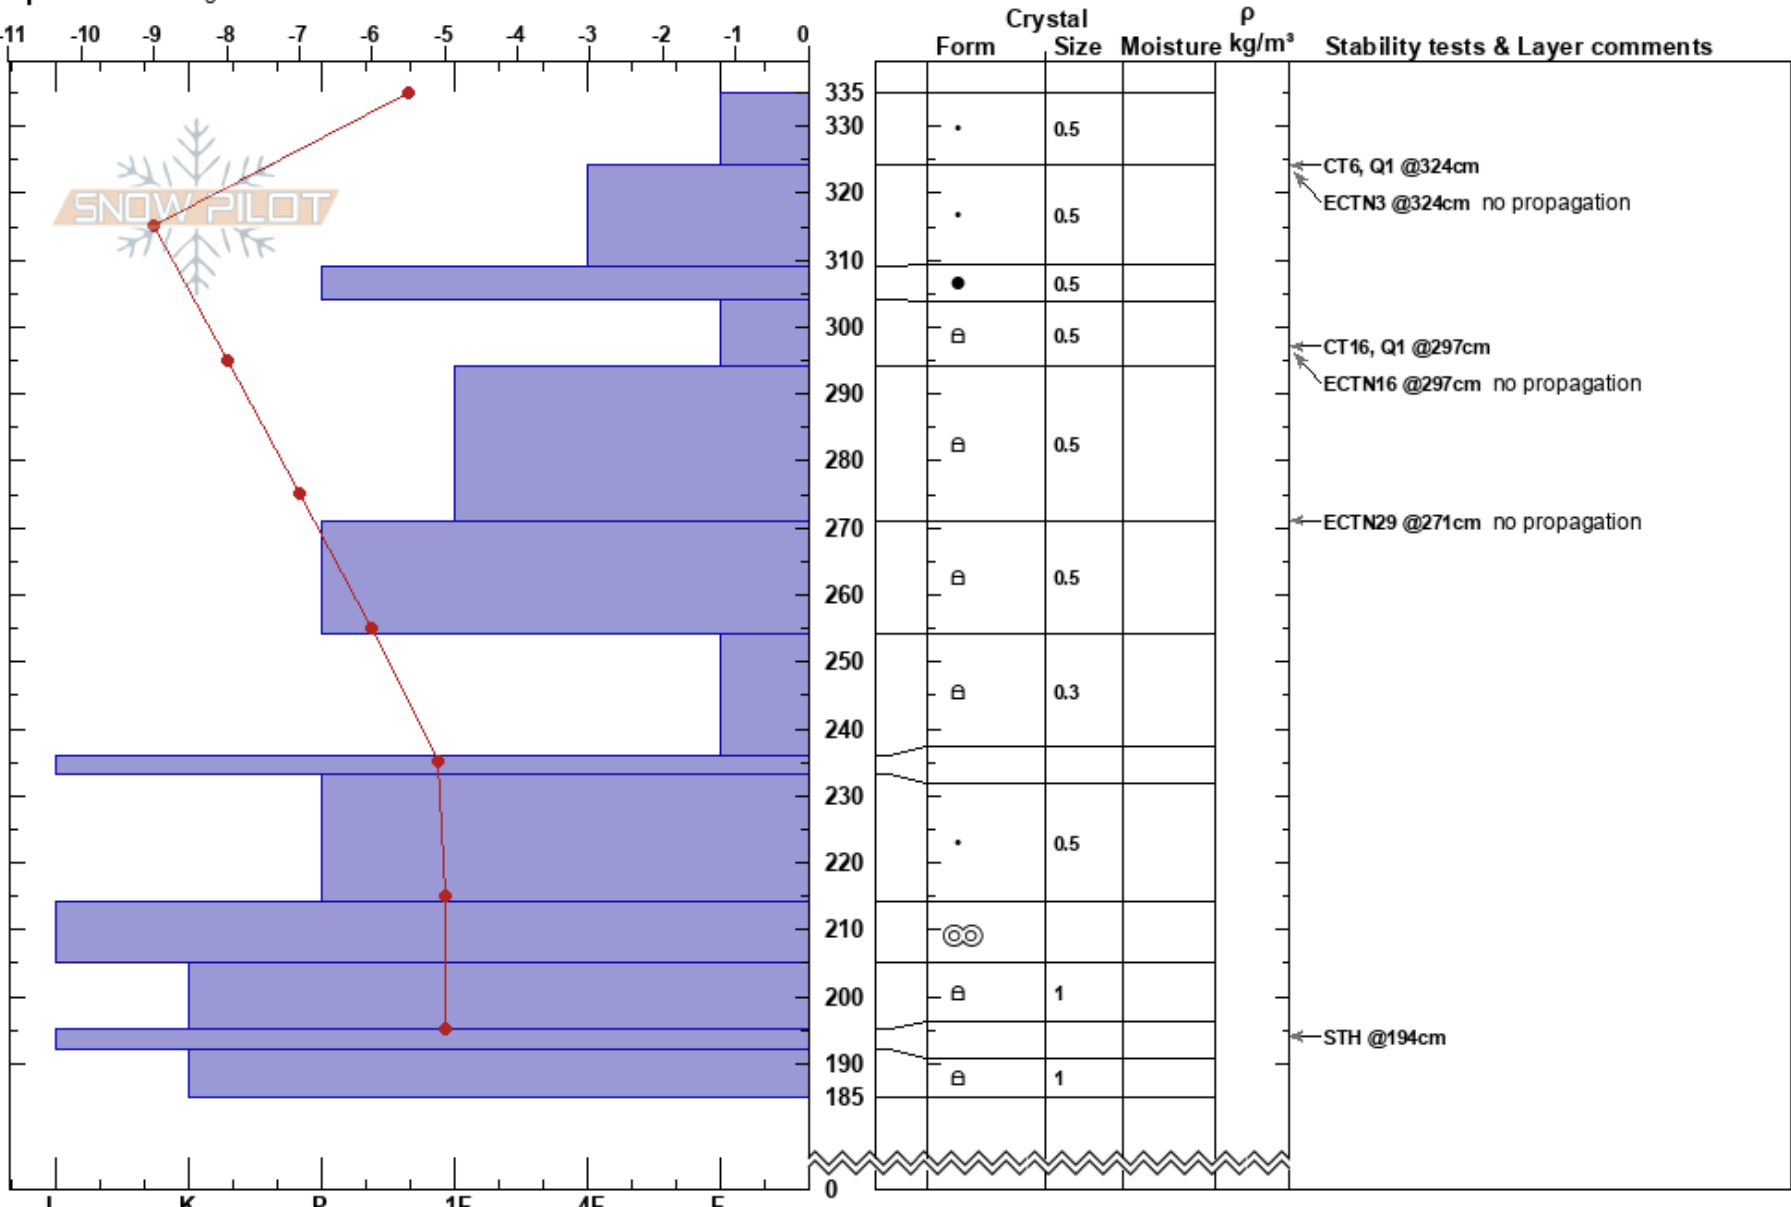

Spook
 Spring Mountains
 NV
Elevation: 10800 ft
Aspect: 335°
Specifics: Pit dug in a Ski Area

Eric Fehr
 04/07/2023 - 11:11am
Co-ord: 36.28748N, -115.68652W
Slope Angle: 48°
Wind Loading: previous

Stability: Good **HS:** 335 **Layer Notes:**
Air Temperature: 2°C **PF:** 26 335-324cm: Problematic layer
Sky Cover: FEW
Precipitation: NO
Wind: SW Light Breeze

Notes: Total HS 335cm