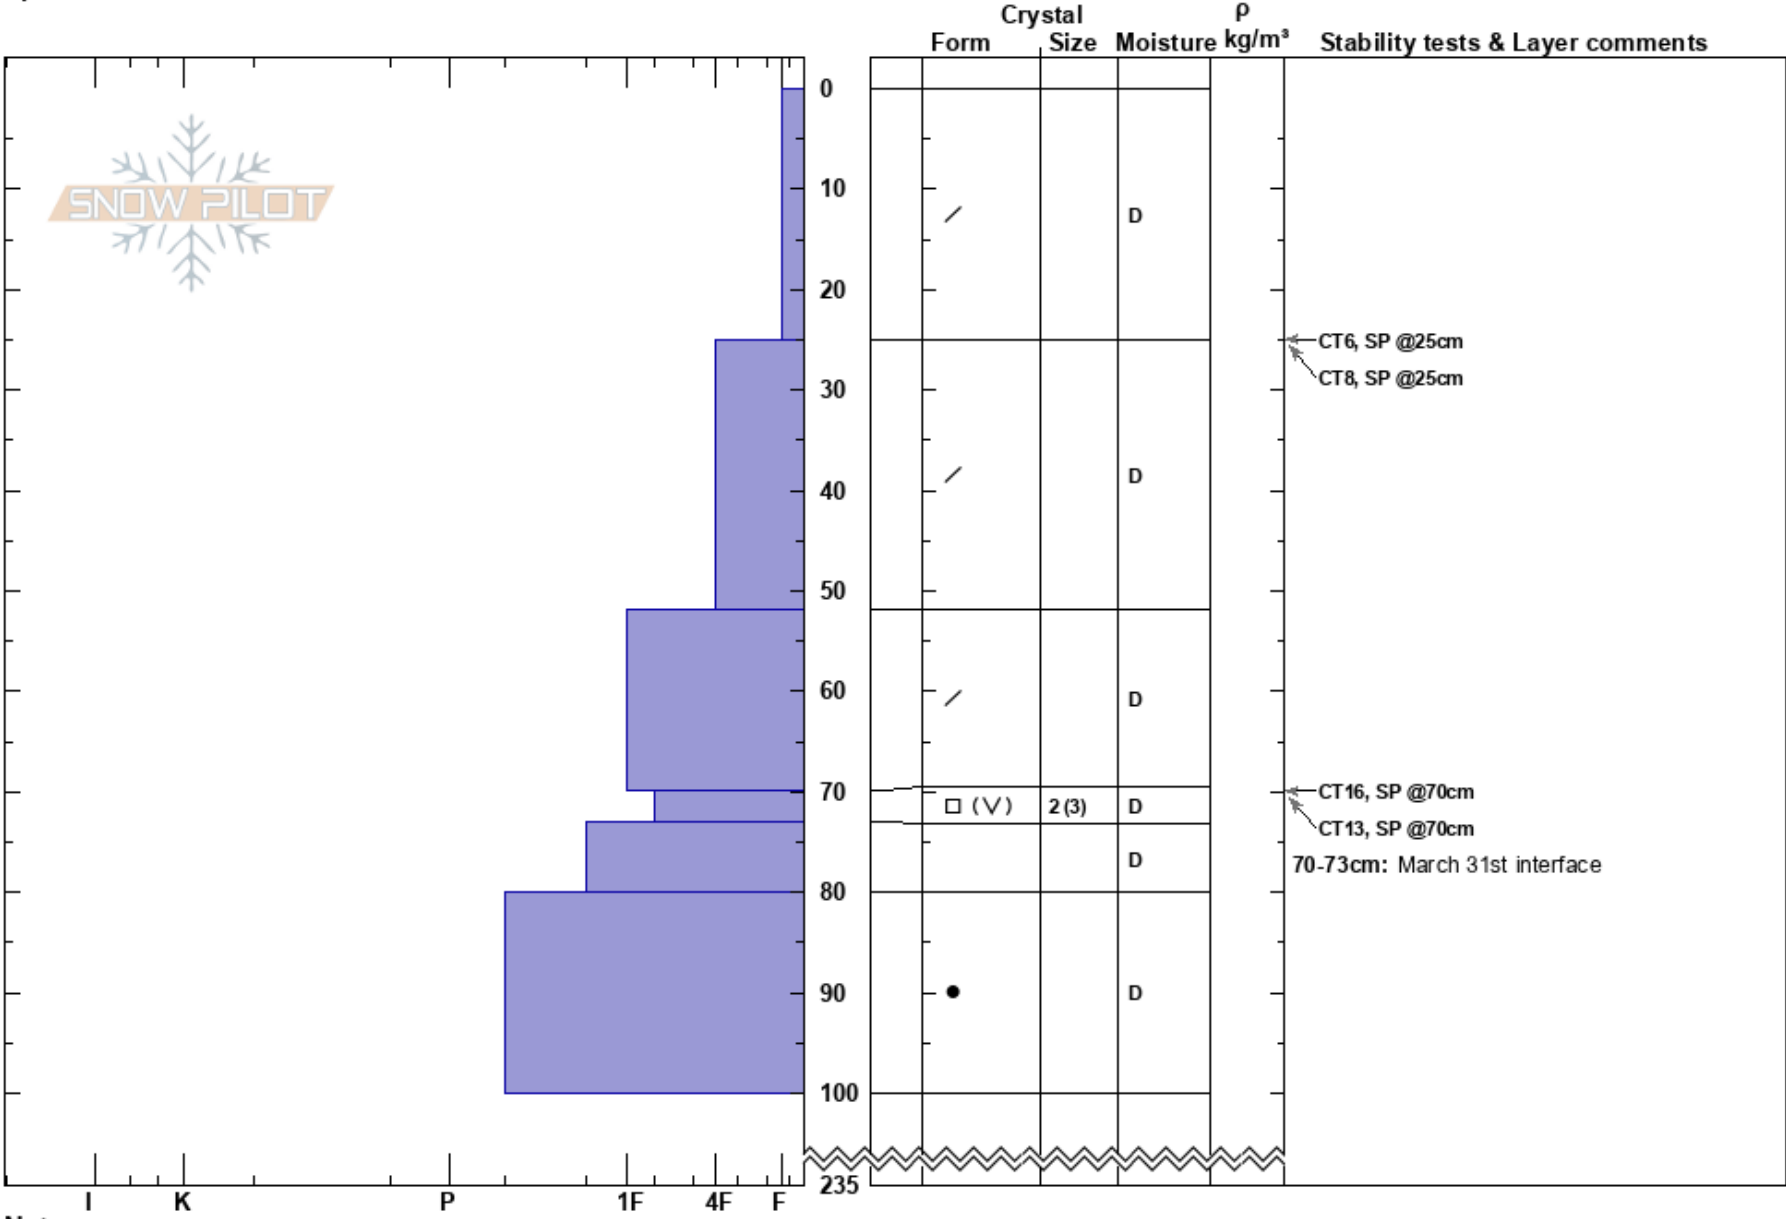

Mucho schon  
 Coast Mountains  
 BC  
**Elevation:** 1340 m  
**Aspect:** NE  
**Specifics:** Pit is adjacent to avalanche: crown; Recent avalanche activity on similar slopes;

Last Frontier Heliskiing  
 07/04/2023 - 12:00  
**Co-ord:**  
**Slope Angle:** 35°  
**Wind Loading:** no

**Stability:**  
**Air Temperature:** 2°C  
**Sky Cover:** BKN  
**Precipitation:** NO  
**Wind:** Calm

**HS:** 235  
**PF:** 40  
**PS:** 20  
 70-73cm: March 31st interface  
 70-73cm: Problematic layer

Recent avalanche activity on different slopes

**Notes:** pit dug at the crown of a Sr sz 2.5