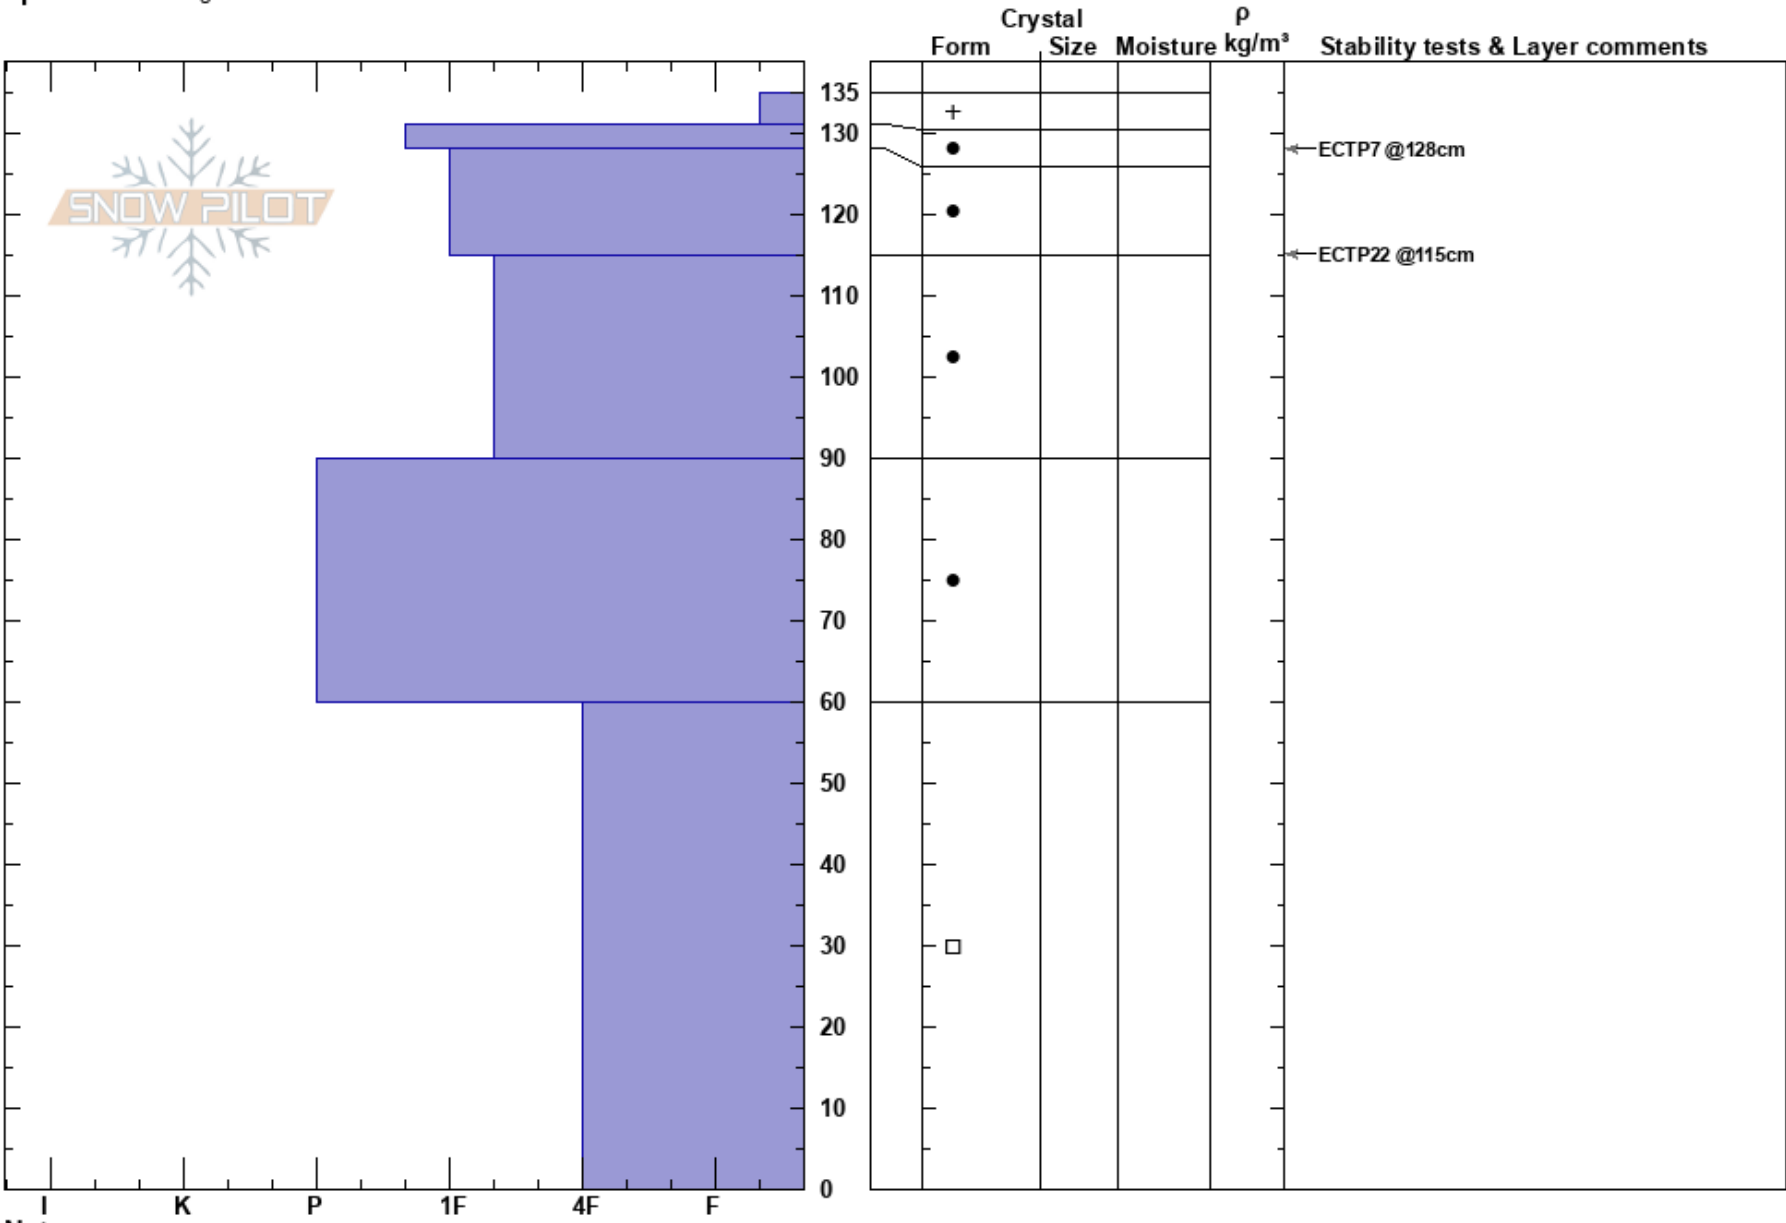

East Face Jacques
 Gore Range
 CO
Elevation: 12800 ft
Aspect: 120°
Specifics: Pit dug in a Ski Area

Jack MacClarence
 04/07/2023 - 12:00pm
Co-ord: 39.45454N, -106.19411W
Slope Angle:
Wind Loading: previous

Stability:
Air Temperature: 0°C
Sky Cover: FEW
Precipitation: NO
Wind: SW Light Breeze

HS: 135
PF: 3
Layer Notes:

Notes: