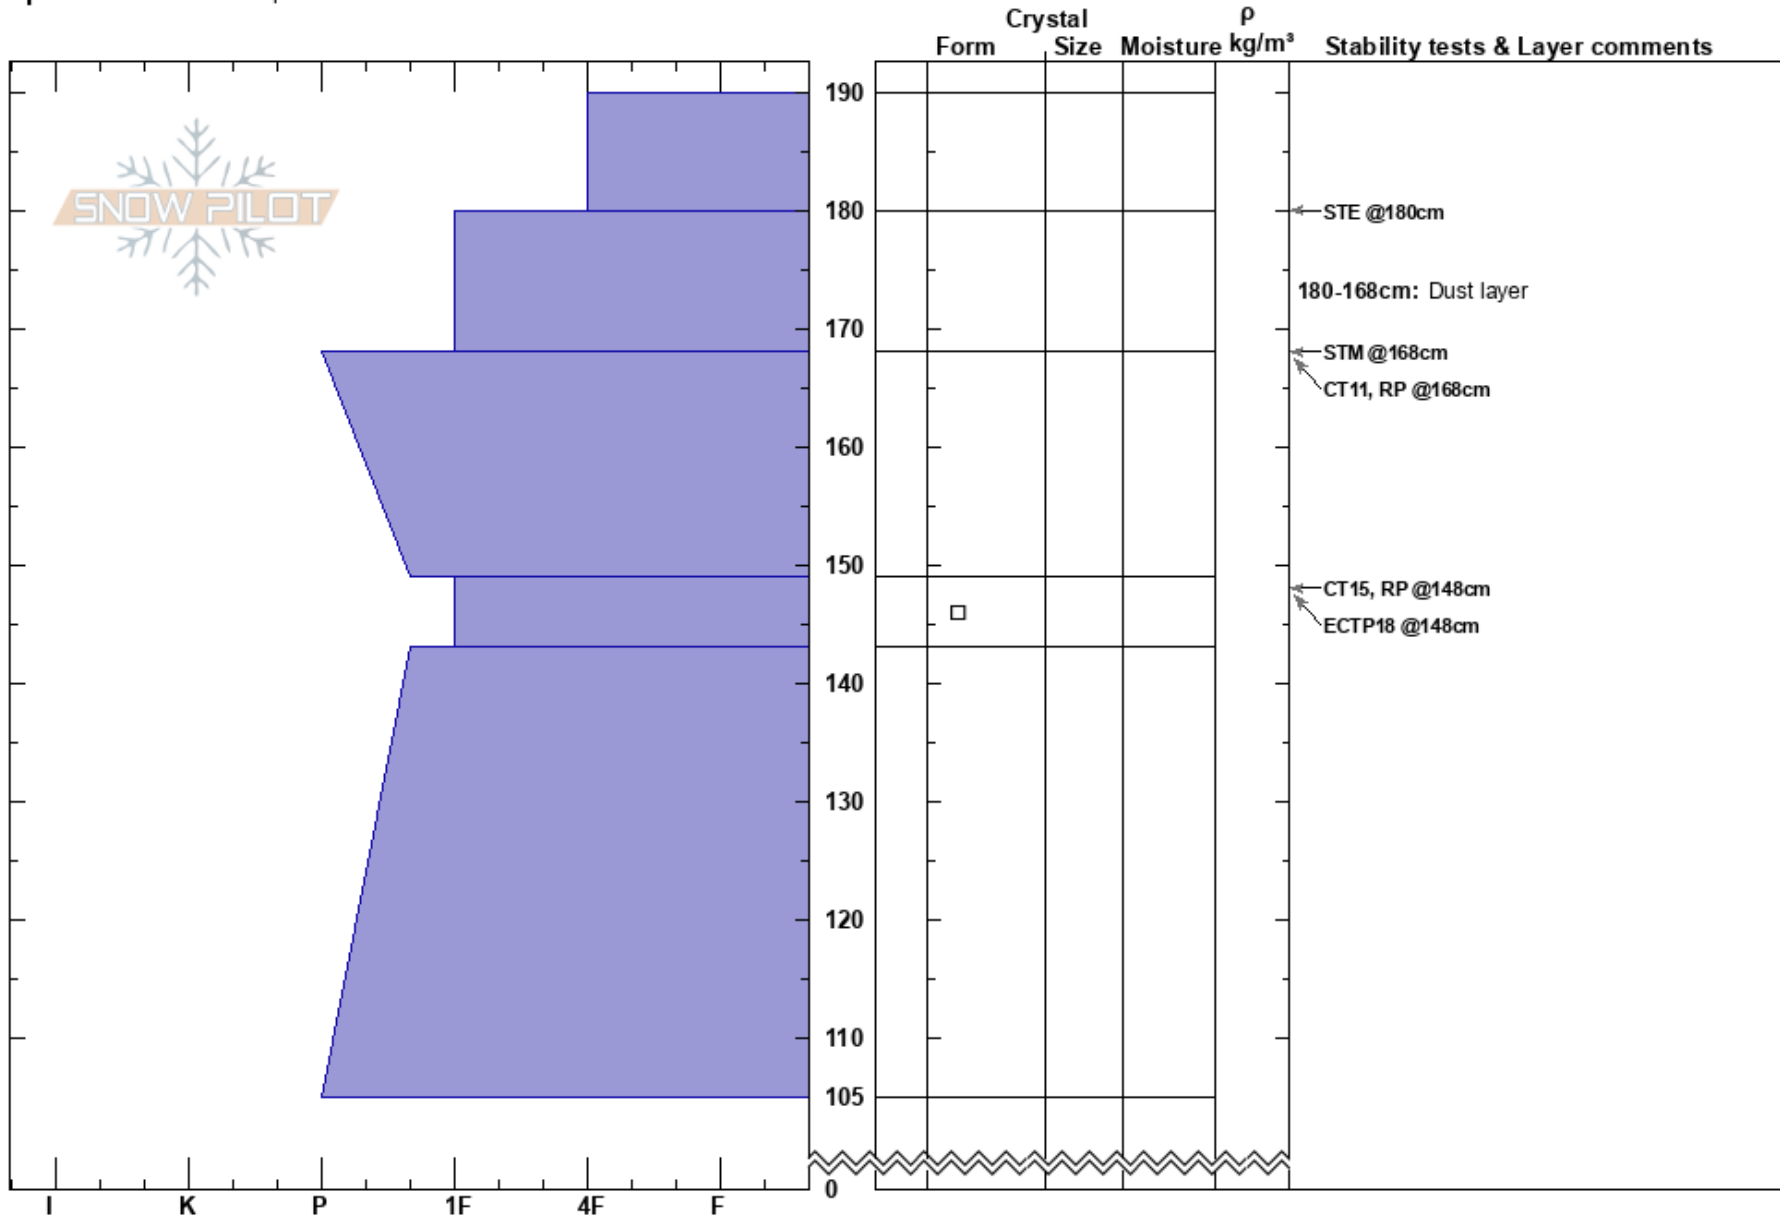

Toby's Face
 Gore Range
 CO
Elevation:
Aspect: E
Specifics: We skied slope

Dan Keltz
 04/07/2023 - 12:15pm
Co-ord: 39.45308N, -106.19546W
Slope Angle: 43°
Wind Loading: previous

Stability:
Air Temperature:
Sky Cover: FEW
Precipitation: NO
Wind: W Light Breeze

HS: 190
Layer Notes:
 180-168cm: Dust layer
 149-143cm: Problematic layer

Notes: