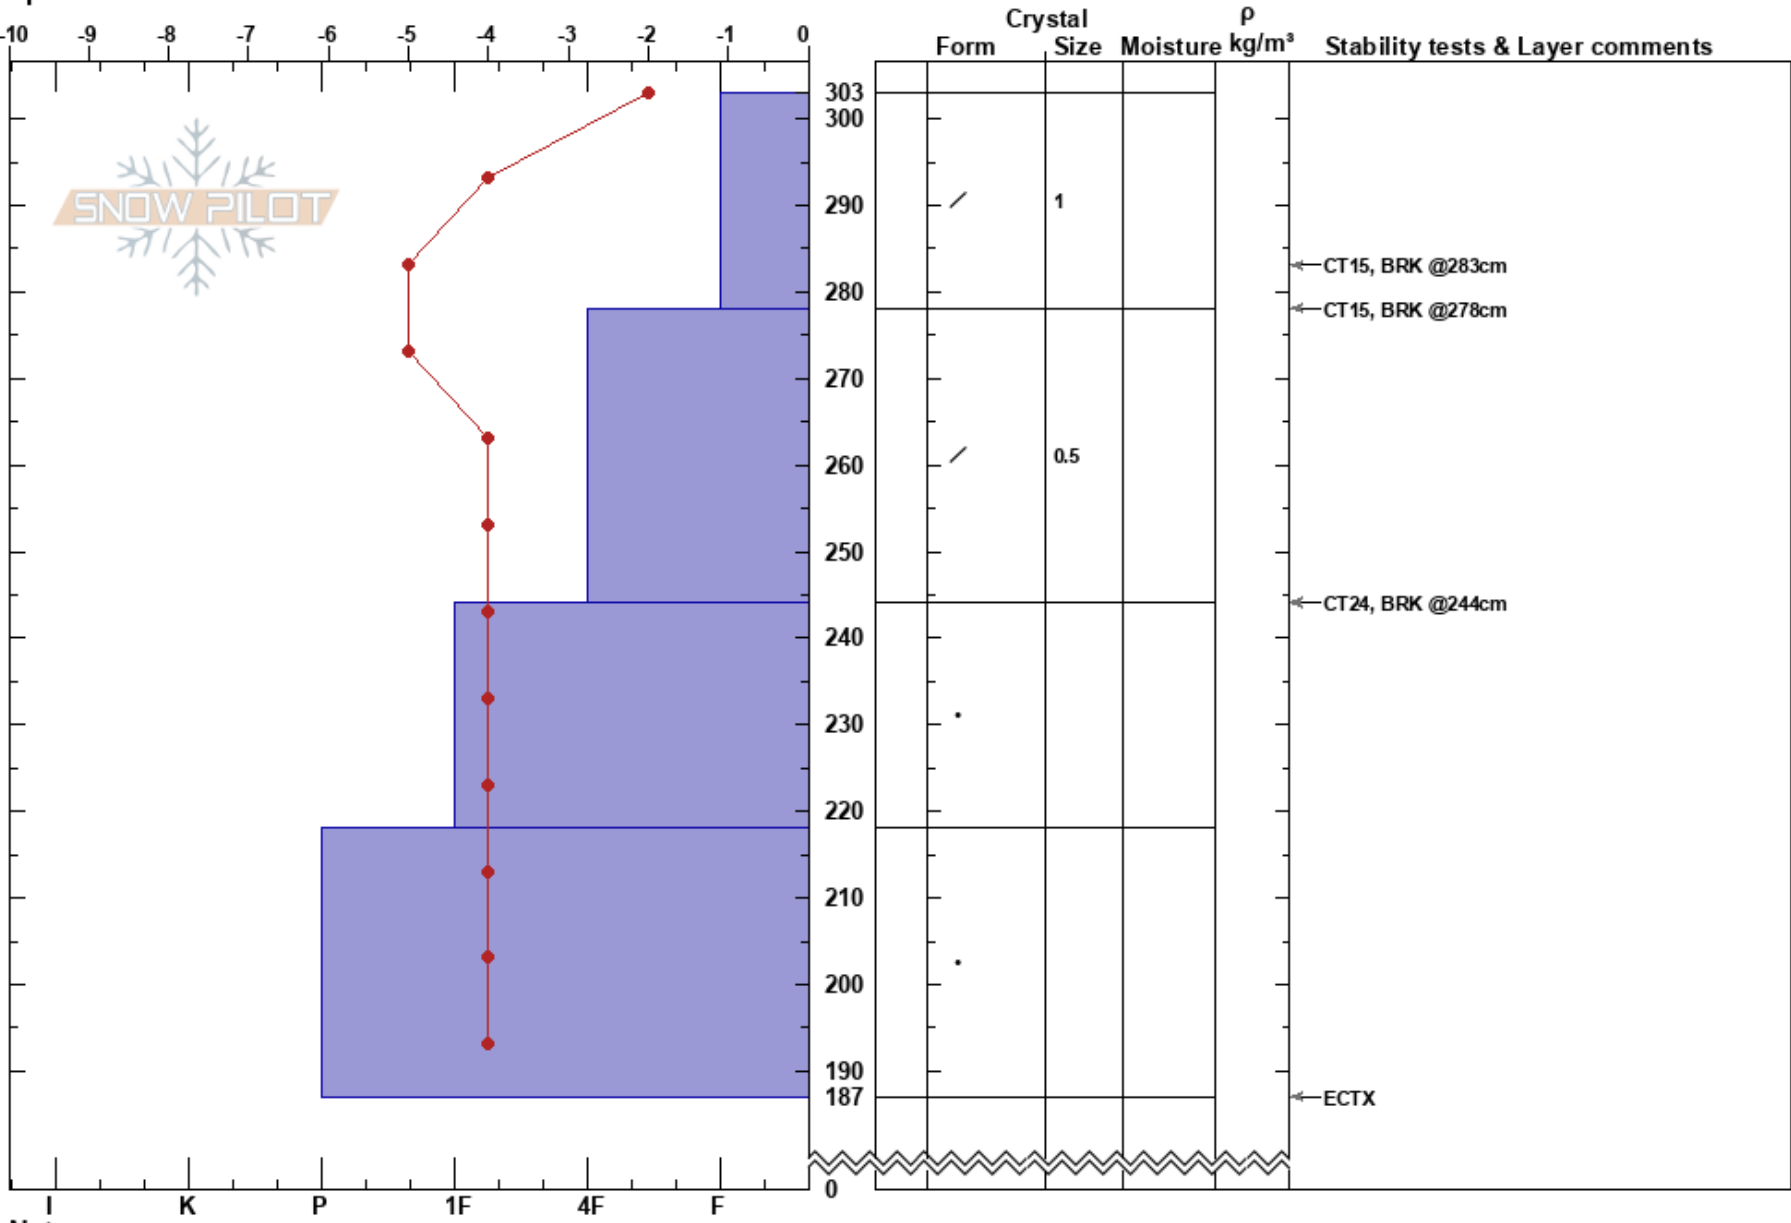

4/7/23 Broad Gulch  
 Central Wasatch  
 UT  
 Elevation: 8932 ft  
 Aspect: NE  
 Specifics:

Jackson Emry  
 04/07/2023 - 10:45am  
 Co-ord: 40.61070N, 111.72461W  
 Slope Angle: 35°  
 Wind Loading:

Stability:  
 Air Temperature: 3°C  
 Sky Cover: SCT  
 Precipitation: NO  
 Wind:

HS: 303  
 PS: 25  
 Layer Notes:

Notes: