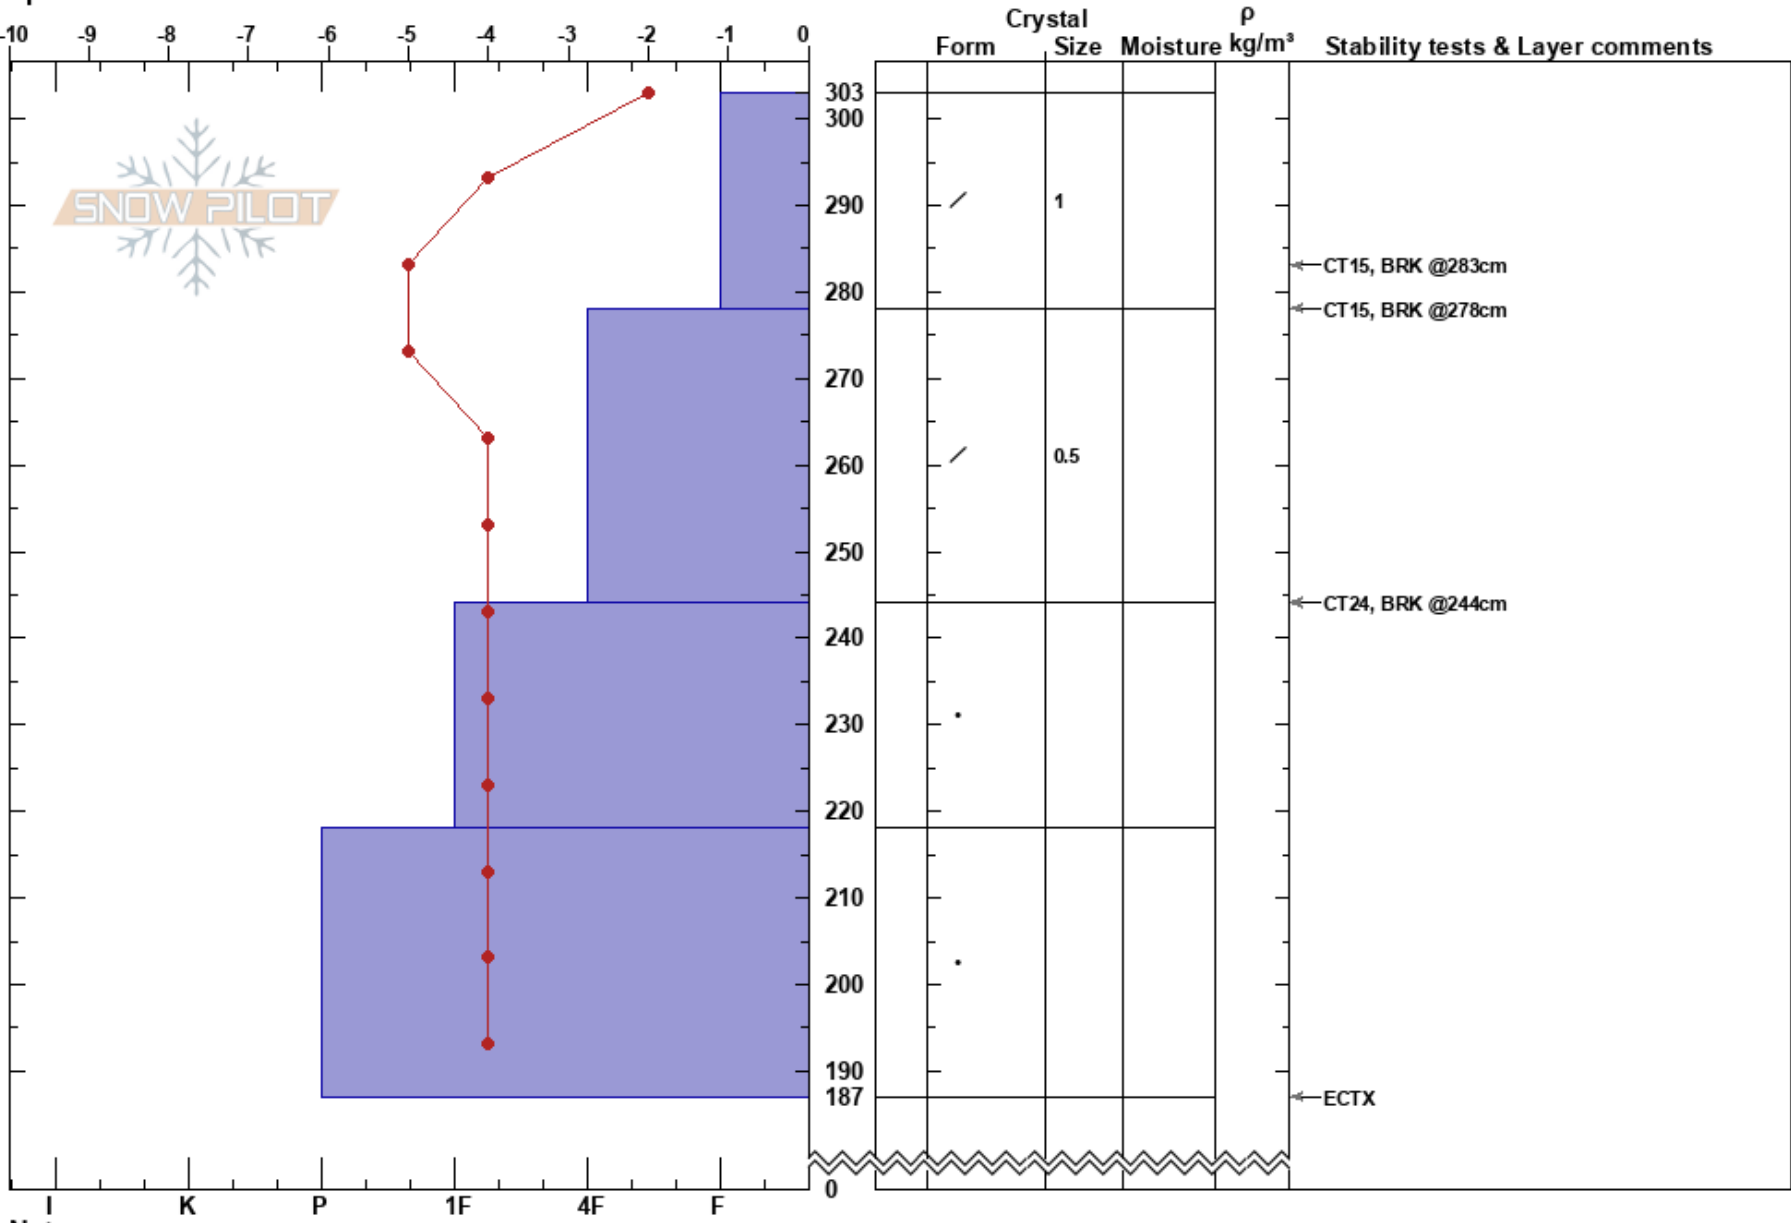

4/7/23 Broad Gulch
 Central Wasatch
 UT
 Elevation: 8932 ft
 Aspect: NE
 Specifics:

Jackson Emry
 04/07/2023 - 10:45am
 Co-ord: 40.61070N, 111.72461W
 Slope Angle: 35°
 Wind Loading:

Stability:
 Air Temperature: 3°C
 Sky Cover: SCT
 Precipitation: NO
 Wind:

HS: 303
 PS: 25
 Layer Notes:

Notes: