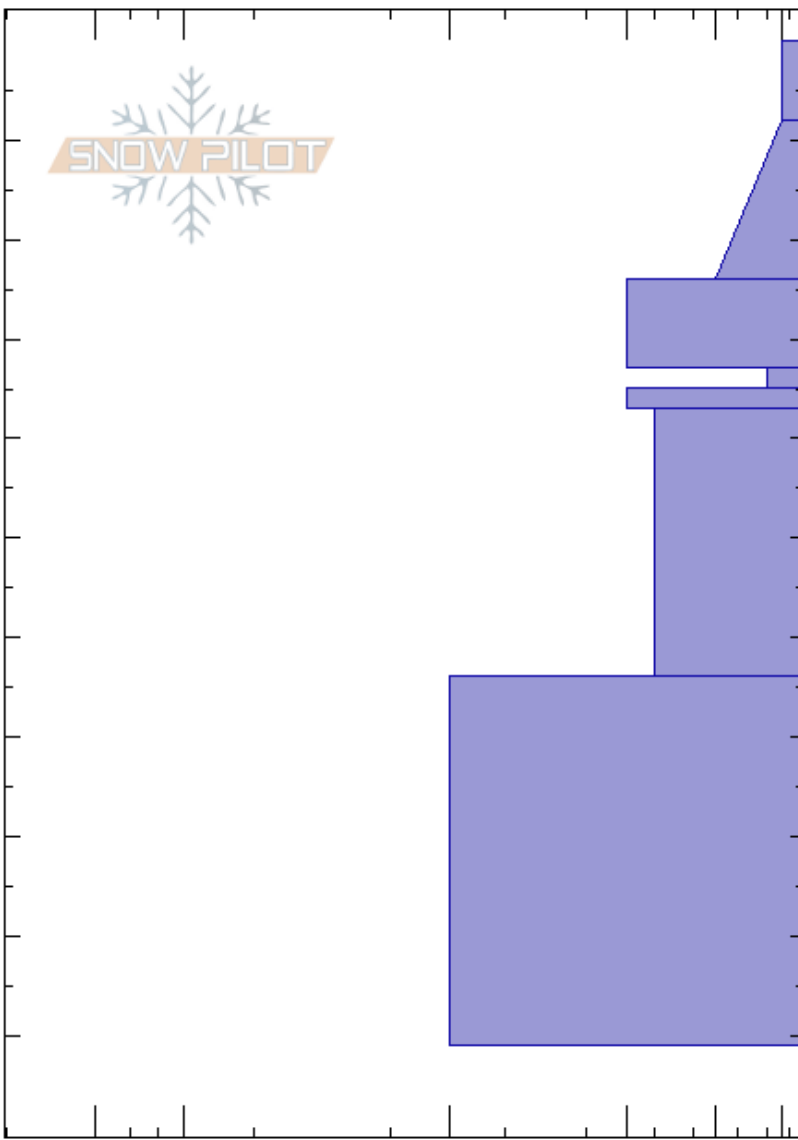

Bishop Bowl NE
 Eastern Sierra Nevada
 CA
Elevation: 9800 ft
Aspect: NE
Specifics:

Clancy Nelson
 04/06/2023 - 2:15pm
Co-ord: 37.24164N, -118.61339E
Slope Angle: 26°
Wind Loading: previous

Stability:
Air Temperature: 0°C
Sky Cover: FEW
Precipitation: NO
Wind: Calm

HS: 355
PF: 30 33-35cm: Problematic layer
PS: 15

Depth (cm)	Crystal		Moisture	ρ kg/m ³	Stability tests & Layer comments
	Form	Size			
0 - 10			D		
10 - 20			D		
20 - 30			D		
30 - 34	•	1	D		
34 - 35	⊖	1.5	D		← CT27, SP @34cm ← ECTN21 @34cm
35 - 40	⊖		D		
40 - 50			D		
50 - 60	•	0.5	D		
60 - 70					
70 - 80					
80 - 90					
90 - 101					
101 - 355					