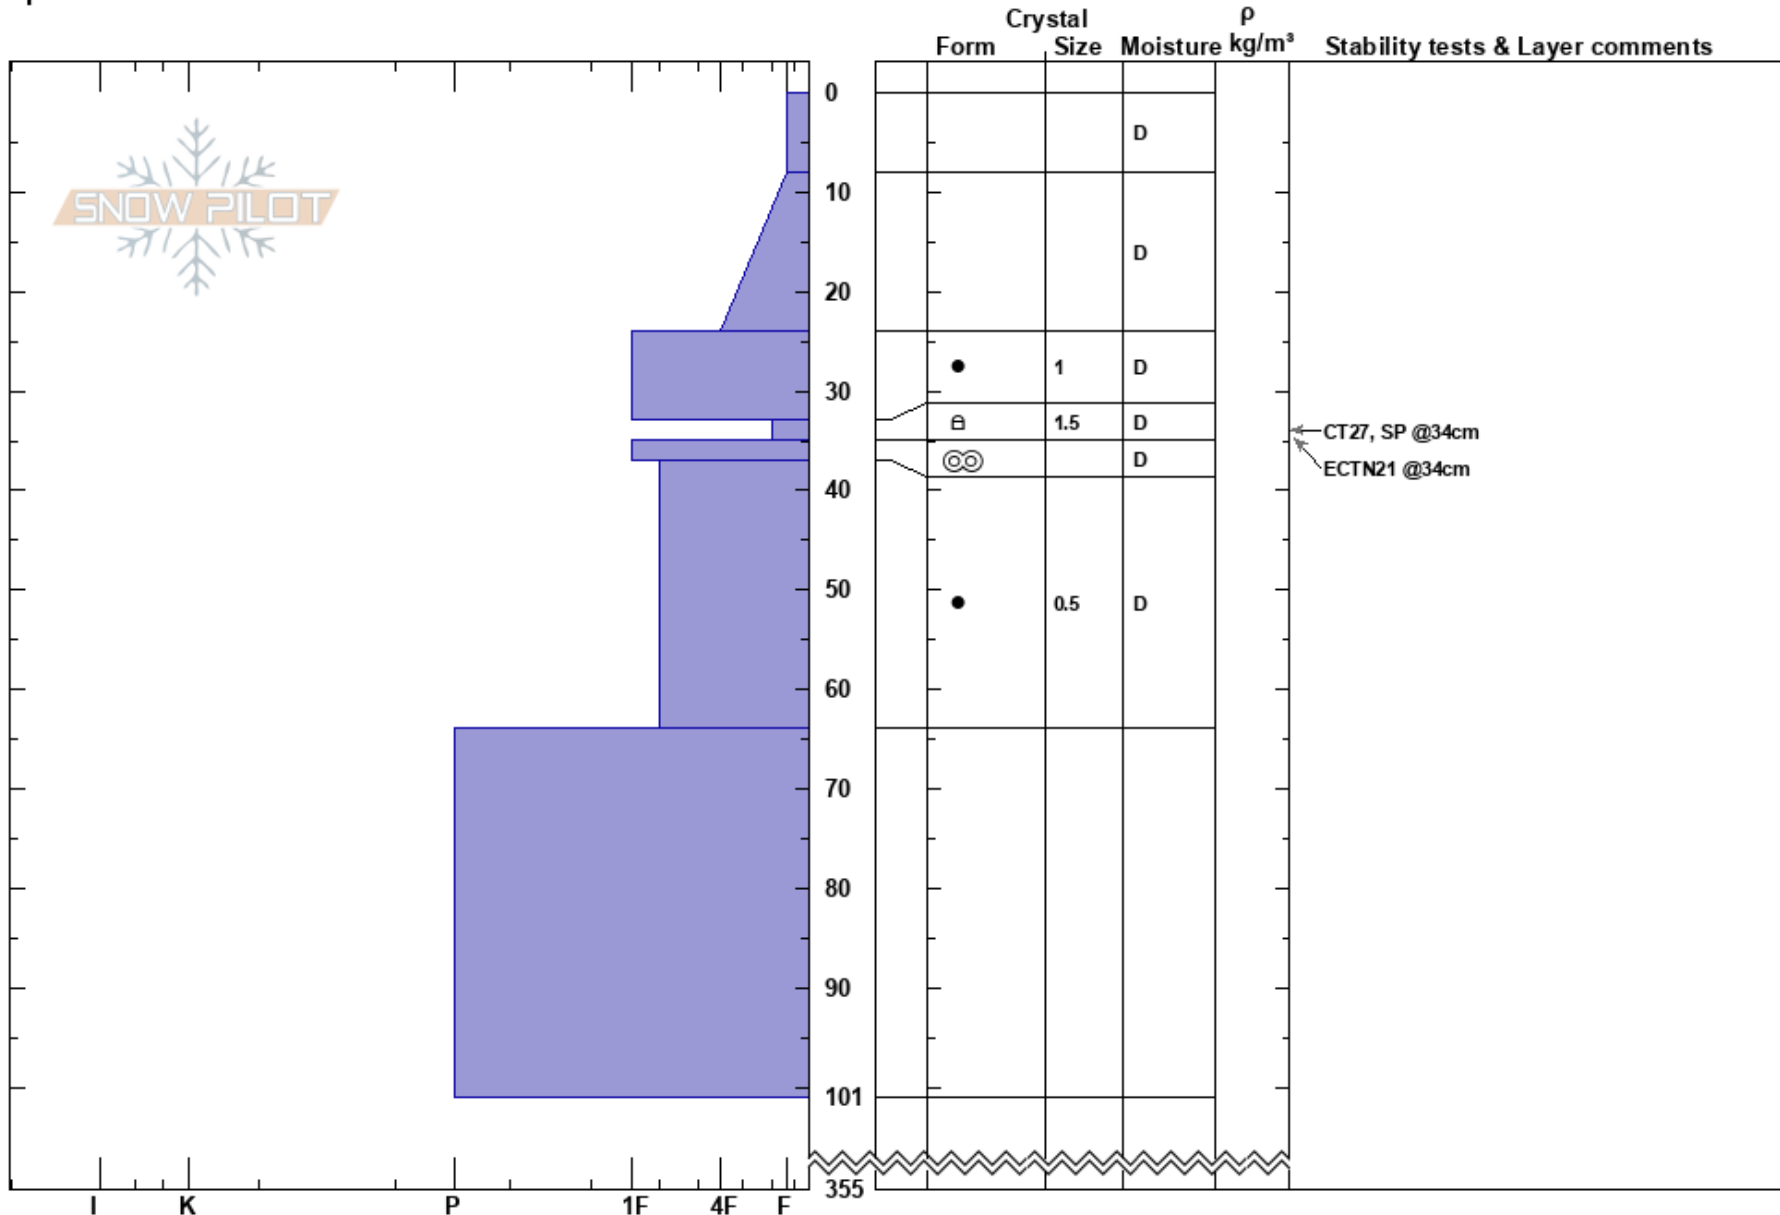

Bishop Bowl NE
Eastern Sierra Nevada
CA

Clancy Nelson
04/06/2023 - 2:15pm
Co-ord: 37.24164N, -118.61339E
Slope Angle: 26°
Wind Loading: previous

Stability: **HS:355**
Air Temperature: 0°C
Sky Cover: FEW
Precipitation: NO
Wind: Calm
PF: 30
PS: 15
33-35cm: Problematic layer

Elevation: 9800 ft
Aspect: NE
Specifics:

Notes: