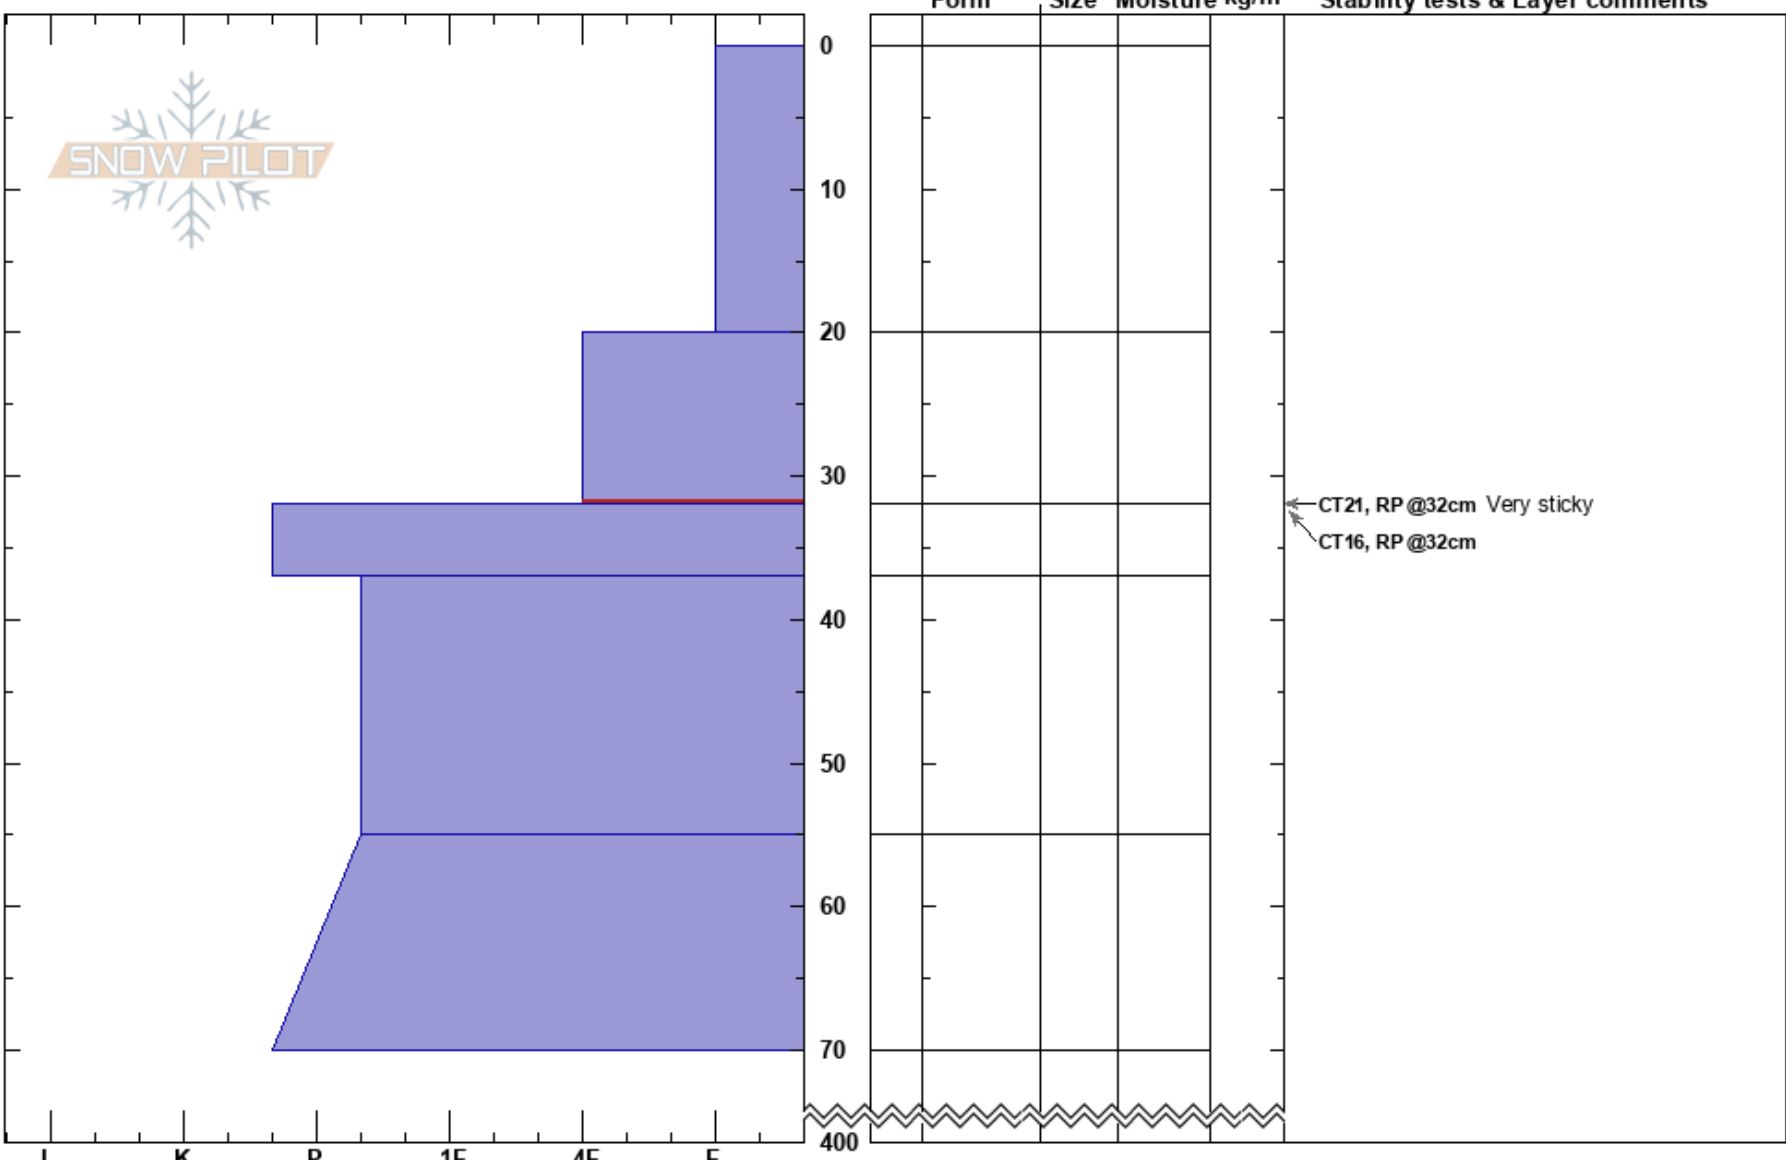

Gunslinger April 5
 Monashee BC
 Elevation: 2100 m
 Aspect: W
 Specifics:

Shawn West
 05/04/2023 - 10:00
 Co-ord:
 Slope Angle: 30°
 Wind Loading:

Stability:
 Air Temperature:
 Sky Cover:
 Precipitation: NO
 Wind:

HS: 400
 PF: 40 20-32cm: Problematic layer
 PS: 25

Layer Notes:
 Stability tests & Layer comments

I K P 1F 4F F

Notes: