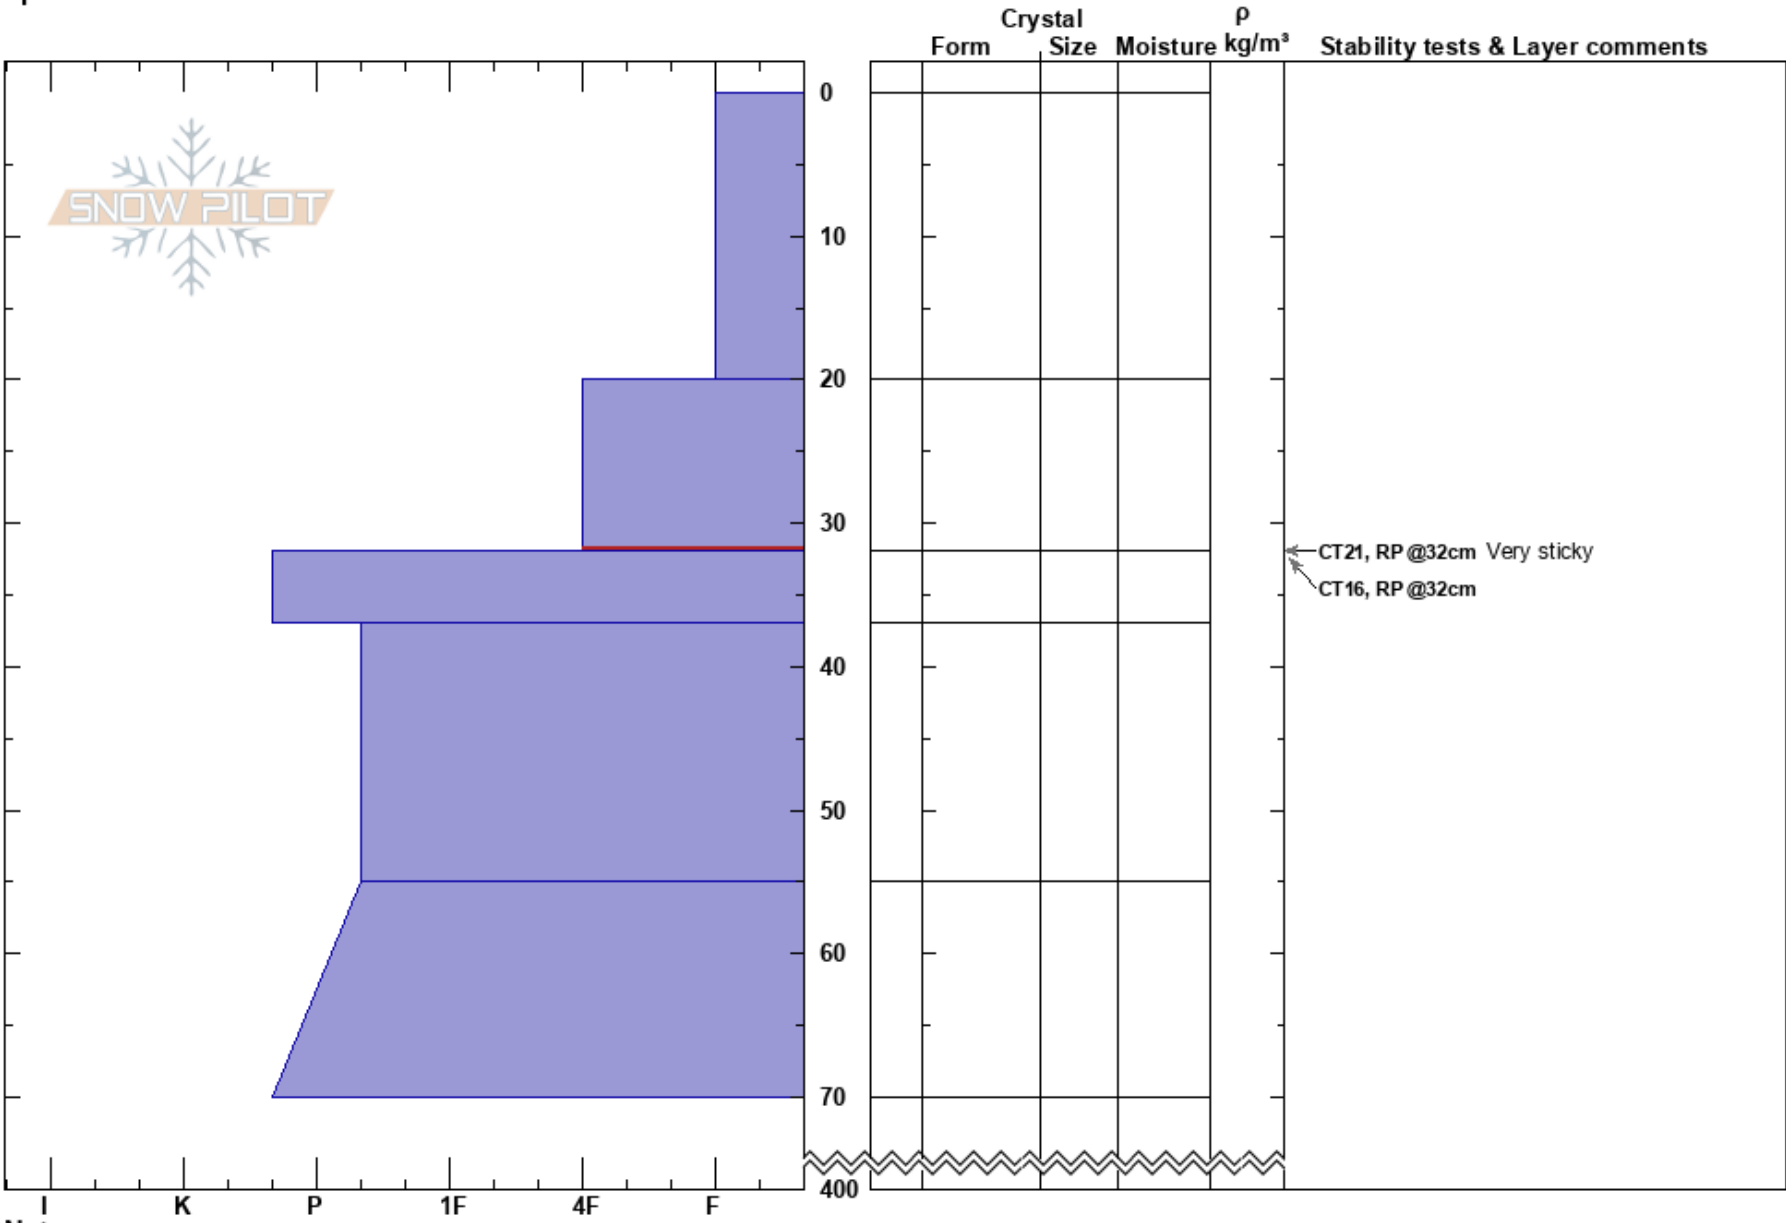

Gunslinger April 5
 Monashee
 BC
 Elevation: 2100 m
 Aspect: W
 Specifics:

Shawn West
 05/04/2023 - 10:00
 Co-ord:
 Slope Angle: 30°
 Wind Loading:

Stability:
 Air Temperature:
 Sky Cover:
 Precipitation: NO
 Wind:

HS:400
 PF: 40 20-32cm: Problematic layer
 PS: 25

Layer Notes:

Notes: