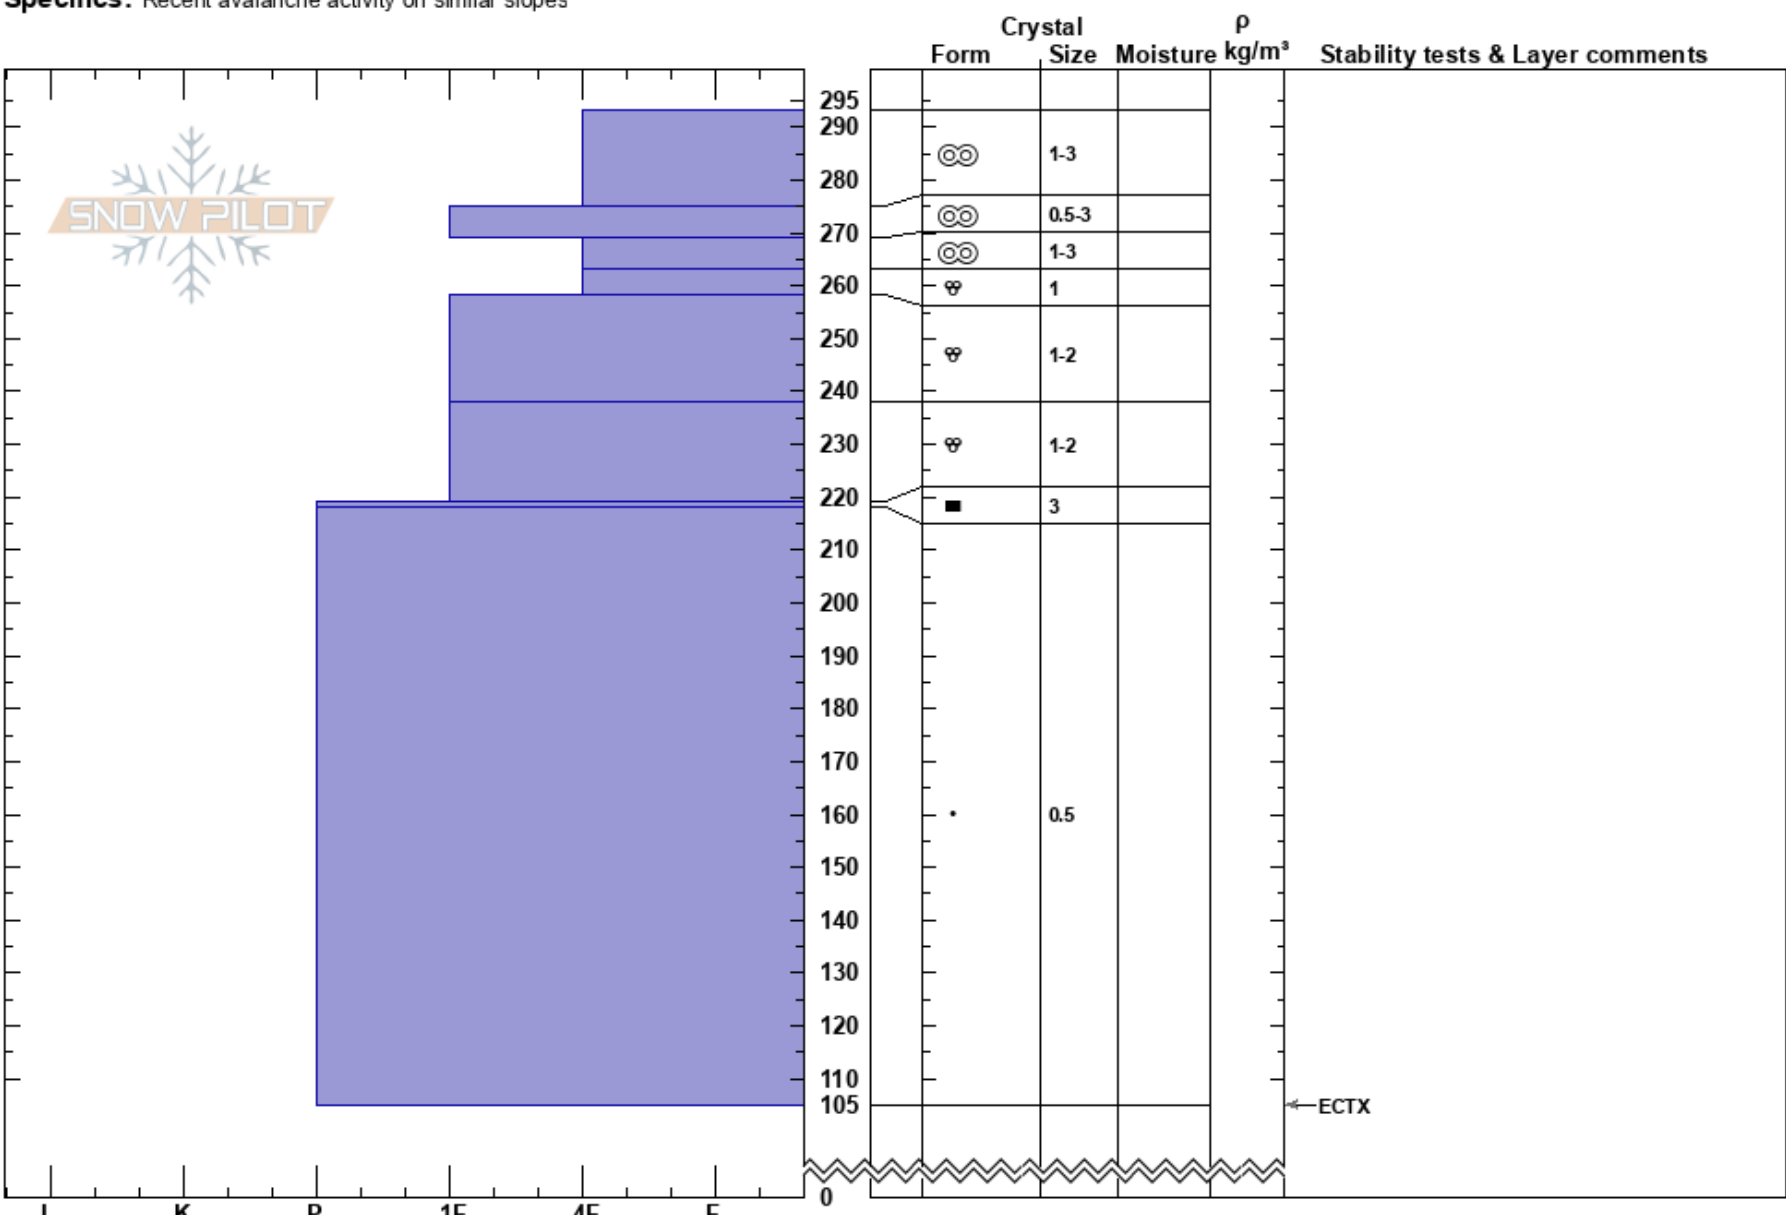

Alp  
 Snoqualmie Pass  
 WA  
 Elevation: 3355 ft  
 Aspect: S  
 Specifics: Recent avalanche activity on similar slopes

Carol Viau  
 04/06/2023 - 6:18pm  
 Co-ord: 47.44842N, -121.42541W  
 Slope Angle: 25°  
 Wind Loading:

Stability:  
 Air Temperature: 2.7°C  
 Sky Cover: OVC  
 Precipitation: RV  
 Wind:

HS:295  
 PF: 30  
 PS: 10  
 275-269cm: Problematic layer

Notes: Wet loose smallVD1 visible in area on same aspect.