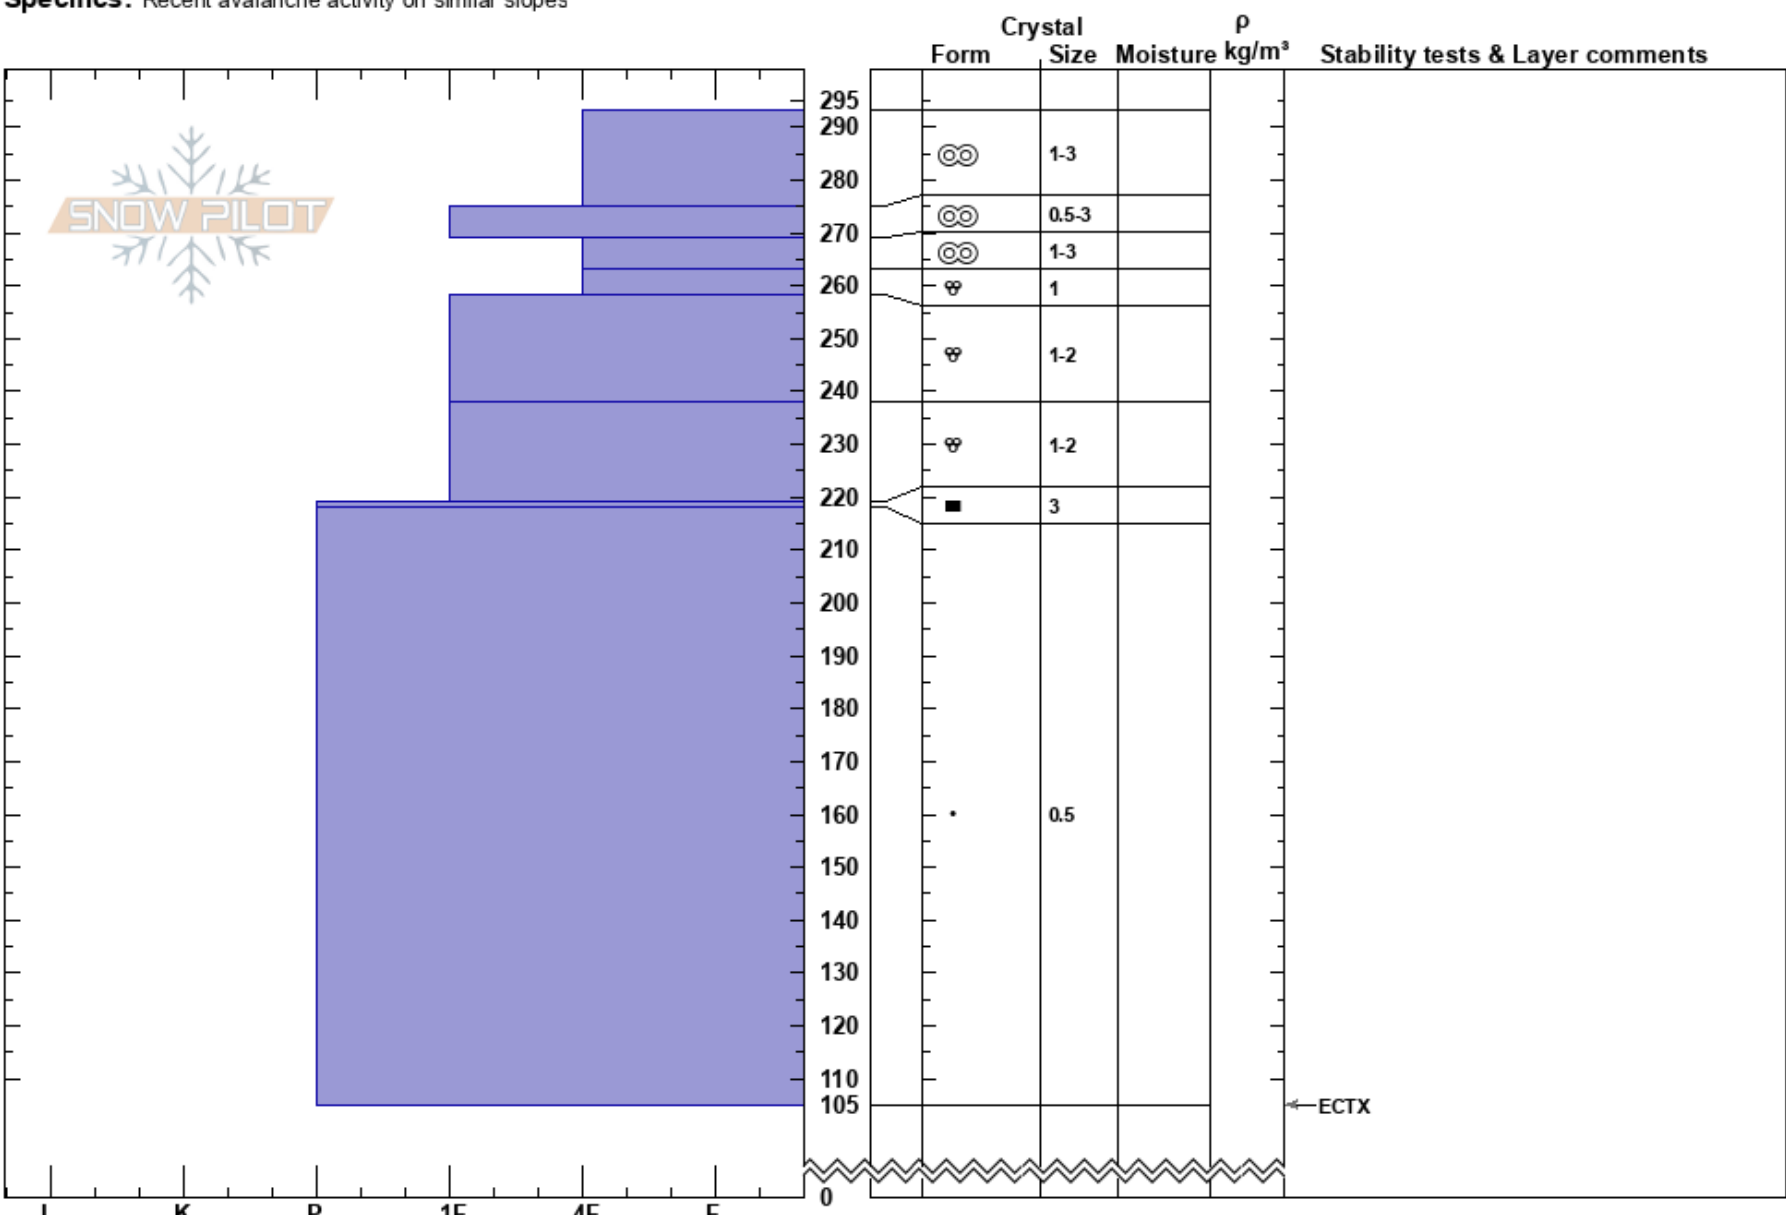

Alp
 Snoqualmie Pass
 WA
 Elevation: 3355 ft
 Aspect: S
 Specifics: Recent avalanche activity on similar slopes

Carol Viau
 04/06/2023 - 6:18pm
 Co-ord: 47.44842N, -121.42541W
 Slope Angle: 25°
 Wind Loading:

Stability:
 Air Temperature: 2.7°C
 Sky Cover: OVC
 Precipitation: RV
 Wind:

HS:295
 PF: 30
 PS: 10
 275-269cm: Problematic layer

Notes: Wet loose smallVD1 visible in area on same aspect.