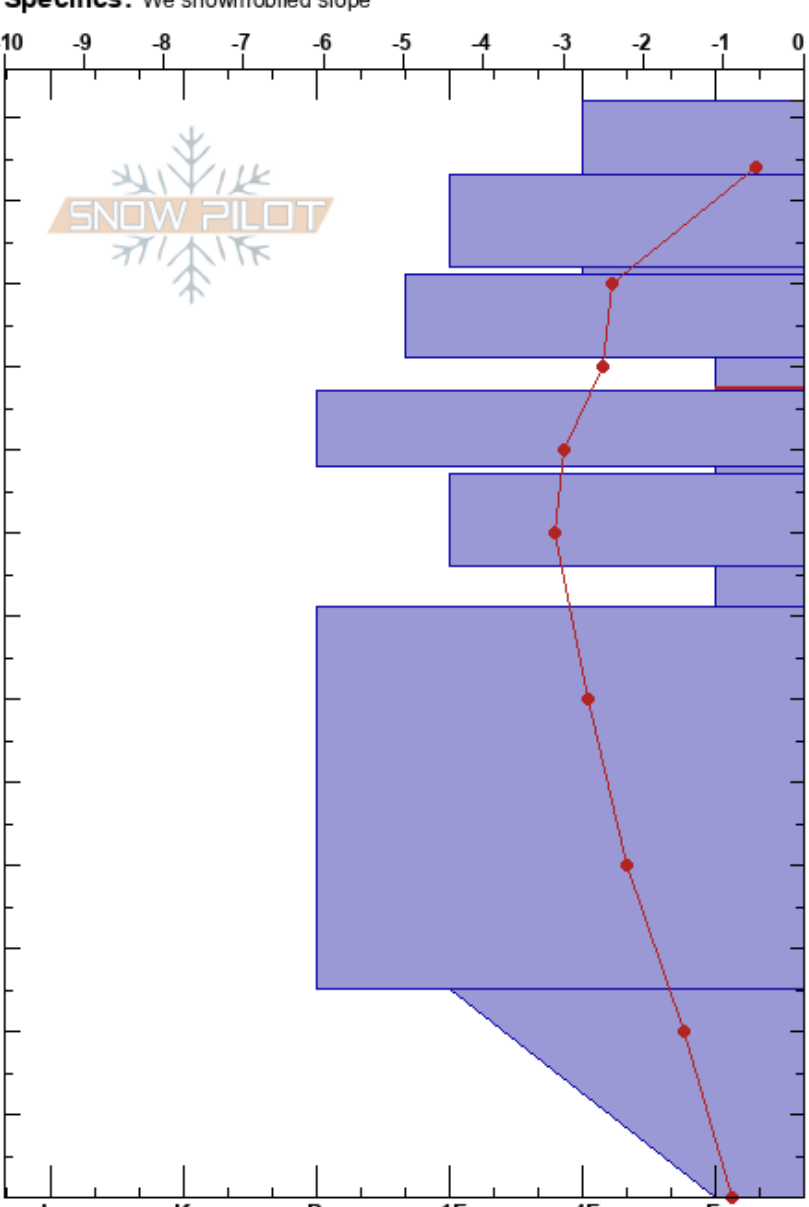

Ylästunturi
 Finland
 Elevation: 427 m
 Aspect: S
 Specifics: We snowmobiled slope

Tuomo Poukkanen
 07/04/2023 - 16:45
 Co-ord: 67.55737N, 24.20015E
 Slope Angle: 20°
 Wind Loading: no

Stability: **HS: 132** **Layer Notes:**
 Air Temperature: 3.5°C **PF: 12** 101-97cm: Problematic layer
 Sky Cover: BKN
 Precipitation: NO
 Wind: SE Light Breeze

Height (cm)	Crystal		Moisture	ρ kg/m³	Stability tests & Layer comments
	Form	Size			
132					
120			M		
110			M		
100			W		
90			W		← CT9, SP @97cm ← ECTP7 @97cm
80			M		
70			W		← CT21, SP @76cm ← ECTP23 @76cm
60					
50			D-M		
40					
30					
20			M		
10					
0					