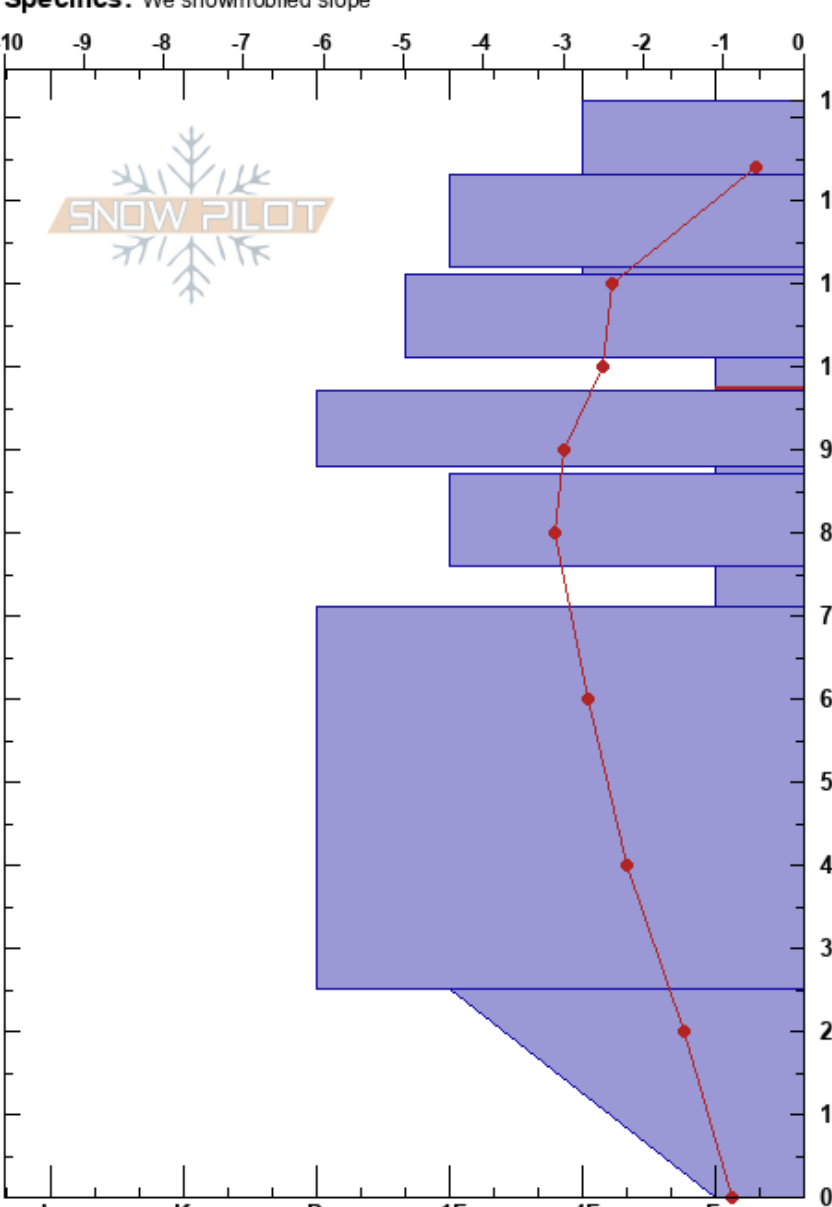

Ylästunturi  
 Finland  
 Elevation: 427 m  
 Aspect: S  
 Specifics: We snowmobiled slope

Tuomo Poukkanen  
 07/04/2023 - 16:45  
 Co-ord: 67.55737N, 24.20015E  
 Slope Angle: 20°  
 Wind Loading: no

Stability: **HS: 132**  
 Air Temperature: 3.5°C PF: 12 101-97cm: Problematic layer  
 Sky Cover: BKN  
 Precipitation: NO  
 Wind: SE Light Breeze

Height (cm)	Crystal		Moisture	$\rho$ kg/m <sup>3</sup>	Stability tests & Layer comments
	Form	Size			
132					
120			M		
110			M		
100			W		
90			W		← CT9, SP @97cm ← ECTP7 @97cm
80			M		
70			W		← CT21, SP @76cm ← ECTP23 @76cm
50			D-M		
20			M		