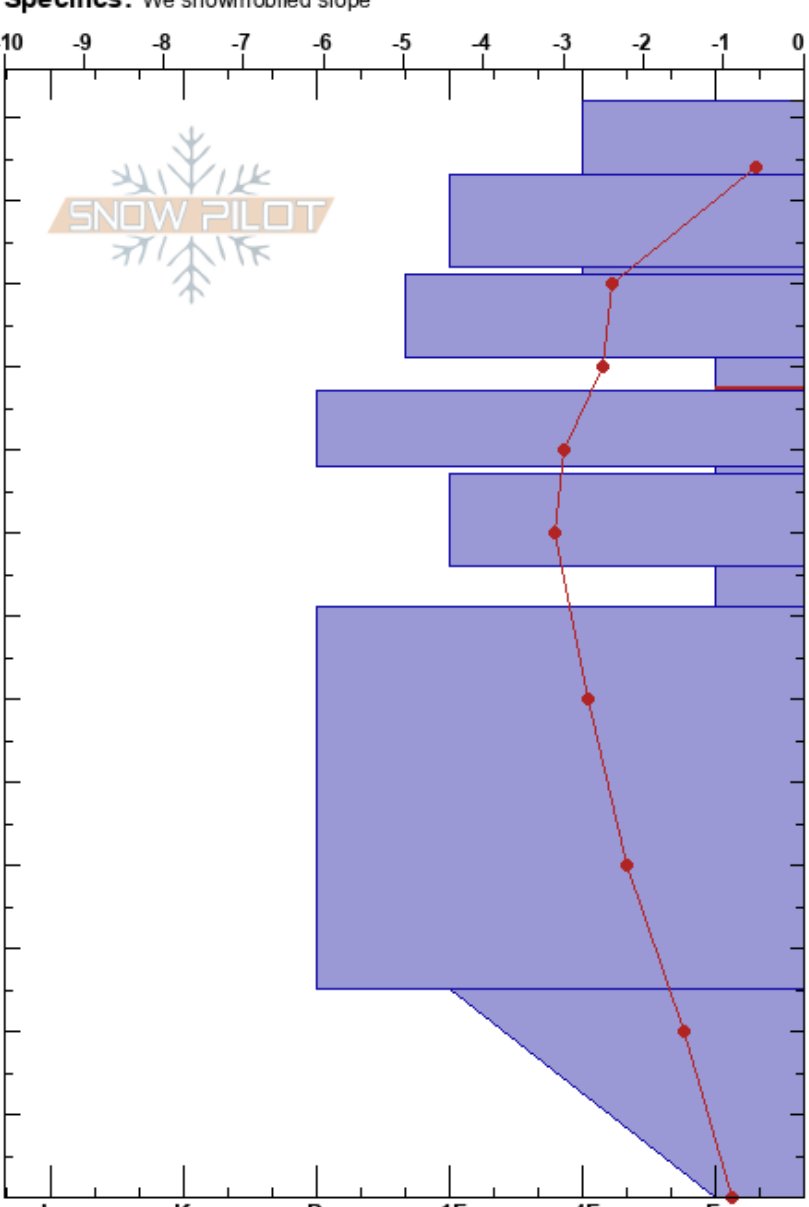

Ylästunturi
 Finland
 Elevation: 427 m
 Aspect: S
 Specifics: We snowmobiled slope

Tuomo Poukkanen
 07/04/2023 - 16:45
 Co-ord: 67.55737N, 24.20015E
 Slope Angle: 20°
 Wind Loading: no

Stability: **HS: 132**
 Air Temperature: 3.5°C PF: 12 101-97cm: Problematic layer
 Sky Cover: BKN
 Precipitation: NO
 Wind: SE Light Breeze

Height (cm)	Crystal		Moisture	ρ kg/m³	Stability tests & Layer comments
	Form	Size			
132					
120			M		
110			M		
100			W		
90			W		← CT9, SP @97cm ← ECTP7 @97cm
80			M		
70			W		← CT21, SP @76cm ← ECTP23 @76cm
50			D-M		
20			M		