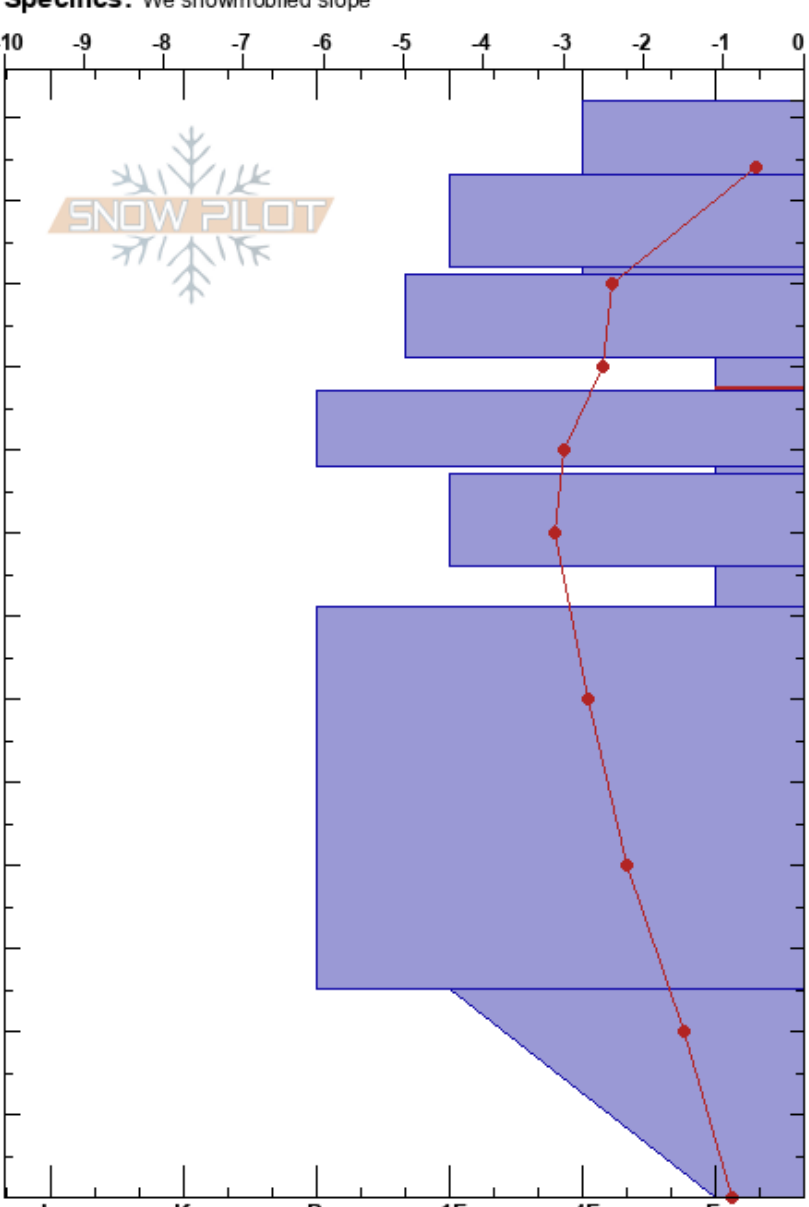

Ylästunturi  
 Finland  
 Elevation: 427 m  
 Aspect: S  
 Specifics: We snowmobiled slope

Tuomo Poukkanen  
 07/04/2023 - 16:45  
 Co-ord: 67.55737N, 24.20015E  
 Slope Angle: 20°  
 Wind Loading: no

Stability: **HS: 132** **Layer Notes:**  
 Air Temperature: 3.5°C **PF: 12** 101-97cm: Problematic layer  
 Sky Cover: BKN  
 Precipitation: NO  
 Wind: SE Light Breeze

Height (cm)	Crystal		Moisture	$\rho$ kg/m <sup>3</sup>	Stability tests & Layer comments
	Form	Size			
132					
120			M		
110			M		
100			W		
90			W		← CT9, SP @97cm ← ECTP7 @97cm
80			M		
70			W		← CT21, SP @76cm ← ECTP23 @76cm
50			D-M		
20			M		