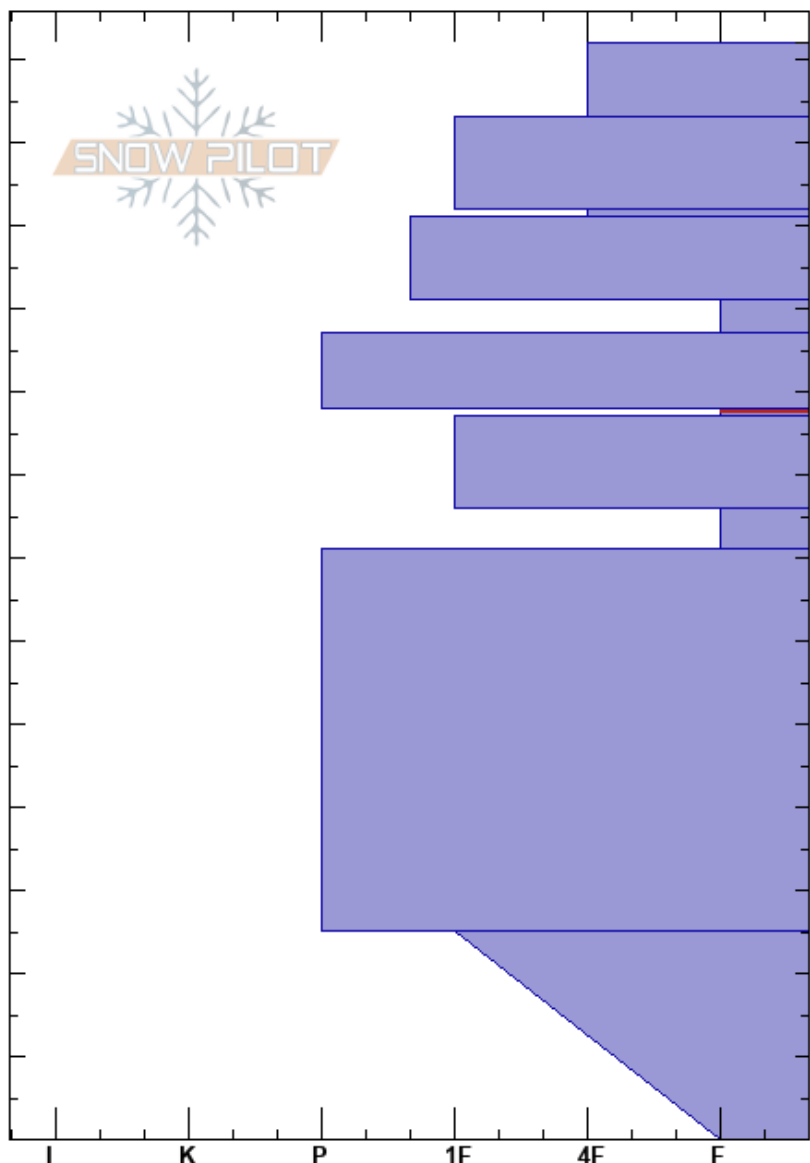

Ylästunturi
 Finland
 Elevation: 427 m
 Aspect: S
 Specifics: We snowmobiled slope

Tuomo Poukkanen
 07/04/2023 - 16:45
 Co-ord: 67.55737N, 24.20015E
 Slope Angle: 20°
 Wind Loading: no

Stability: **HS: 132**
 Air Temperature: 3.5°C PF: 12 88-87cm: Problematic layer
 Sky Cover: BKN
 Precipitation: NO
 Wind: SE Light Breeze

Crystal Form	Crystal Size	Moisture	ρ kg/m ³	Stability tests & Layer comments
		M		
		W		← CT9, SP @97cm ← ECTP7 @97cm
		W		
		M		
		W		← CT21, SP @76cm ← ECTP23 @76cm
		D-M		
		M		

Notes: