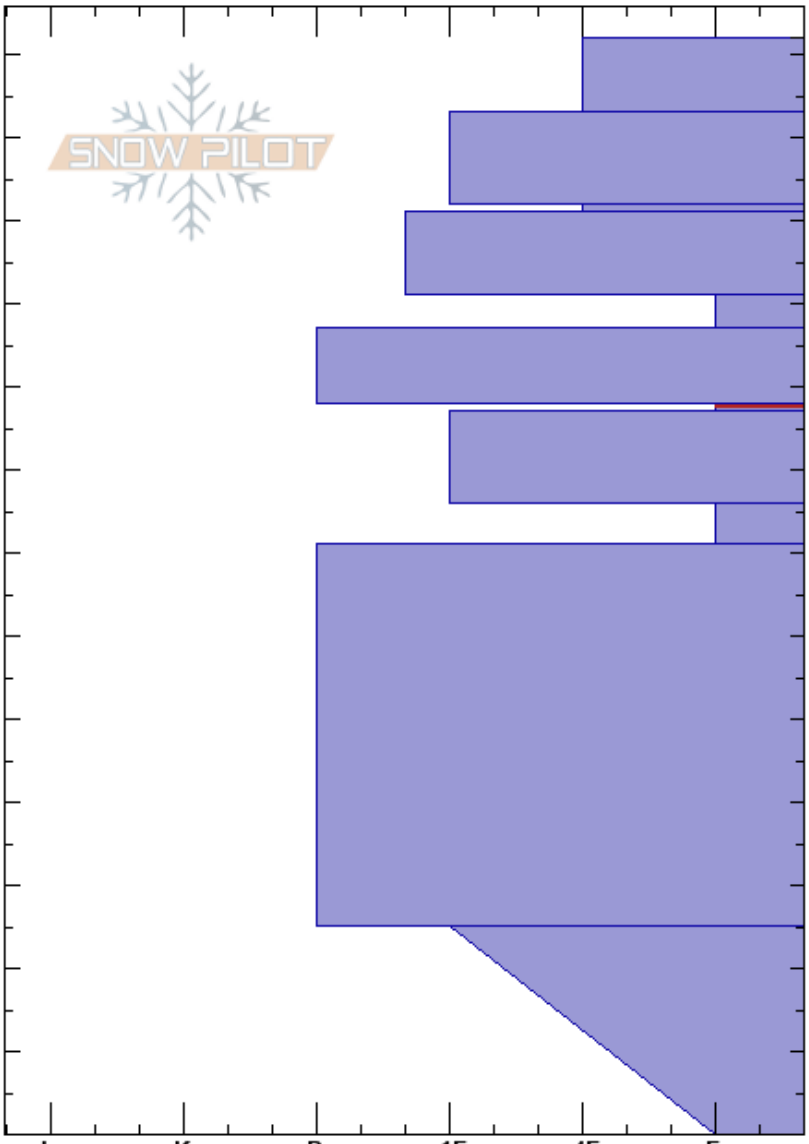

Ylästunturi
 Finland
 Elevation: 427 m
 Aspect: S
 Specifics: We snowmobiled slope

Tuomo Poukkanen
 07/04/2023 - 16:45
 Co-ord: 67.55737N, 24.20015E
 Slope Angle: 20°
 Wind Loading: no

Stability: **HS: 132**
 Air Temperature: 3.5°C PF: 12 88-87cm: Problematic layer
 Sky Cover: BKN
 Precipitation: NO
 Wind: SE Light Breeze

Height (cm)	Crystal		Moisture	ρ kg/m ³	Stability tests & Layer comments
	Form	Size			
132					
120			M		
110					
100			W		
90			W		← CT9, SP @97cm ← ECTP7 @97cm
80			M		
70			W		← CT21, SP @76cm ← ECTP23 @76cm
60					
50			D-M		
40					
30					
20					
10			M		
0					