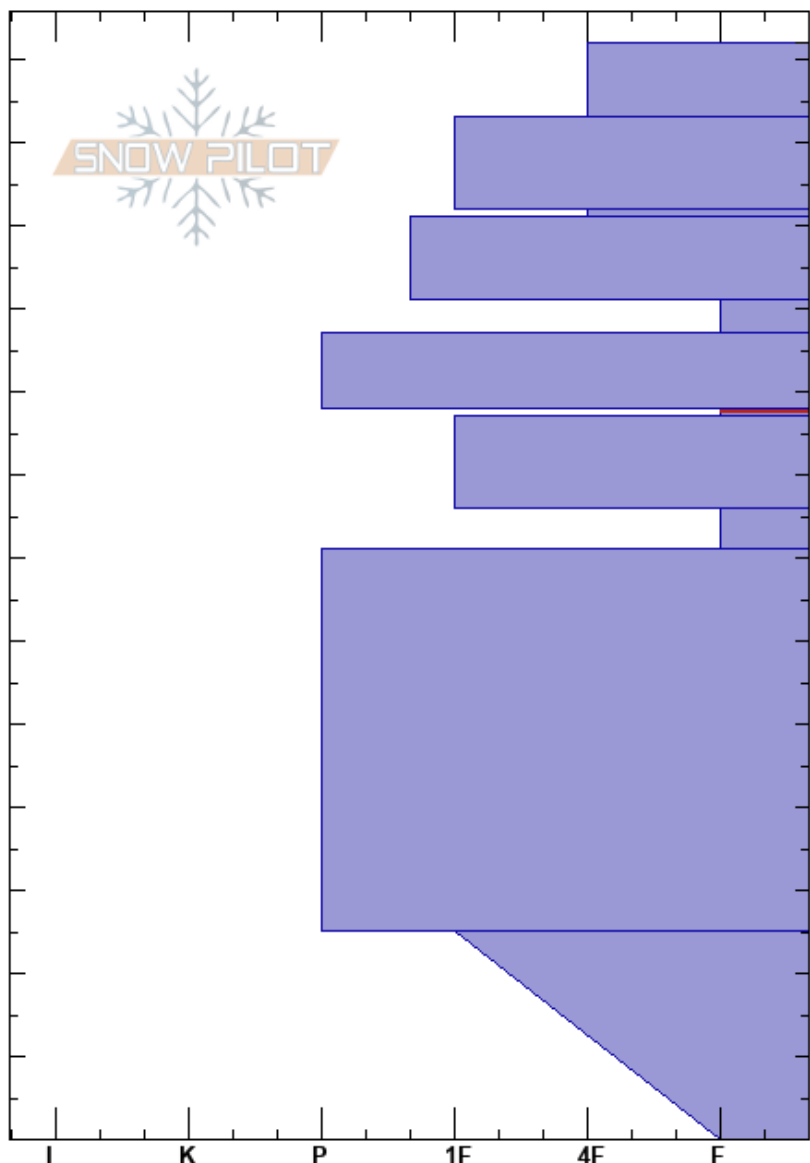

Ylästunturi
 Finland
 Elevation: 427 m
 Aspect: S
 Specifics: We snowmobiled slope

Tuomo Poukkanen
 07/04/2023 - 16:45
 Co-ord: 67.55737N, 24.20015E
 Slope Angle: 20°
 Wind Loading: no

Stability: HS: 132
 Air Temperature: 3.5°C PF: 12 88-87cm: Problematic layer
 Sky Cover: BKN
 Precipitation: NO
 Wind: SE Light Breeze

Crystal Form	Crystal Size	Moisture	ρ kg/m ³	Stability tests & Layer comments
		M		
		W		← CT9, SP @97cm ← ECTP7 @97cm
		W		
		M		
		W		← CT21, SP @76cm ← ECTP23 @76cm
		D-M		
		M		

Notes: