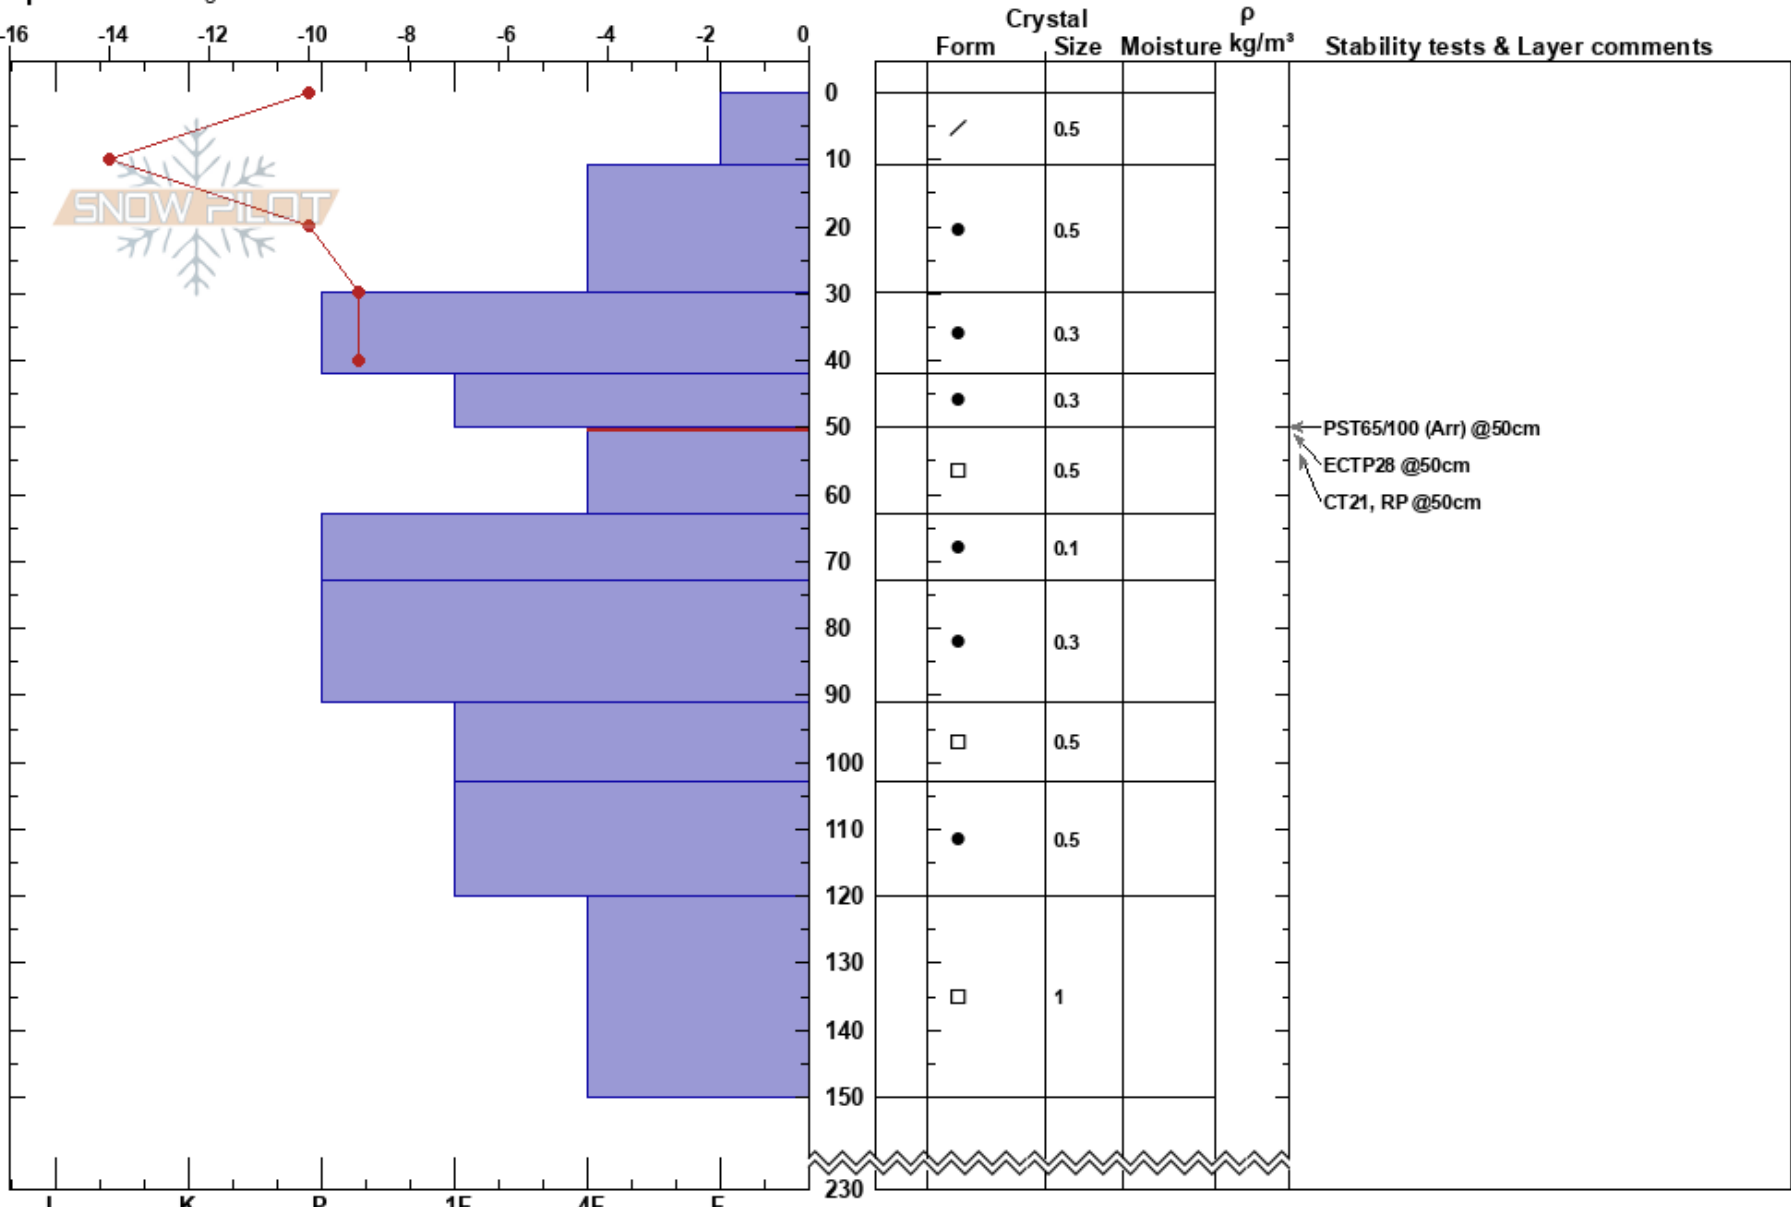

Above Chair 6 NW  
 Loveland Ski Area  
 CO  
**Elevation:** 11863 ft  
**Aspect:** N  
**Specifics:** Pit dug in a Ski Area

Dan Hunter  
 04/06/2023 - 10:40am  
**Co-ord:** 39.66734N, -105.90554W  
**Slope Angle:** 10°  
**Wind Loading:** no

**Stability:**  
**Air Temperature:** -9°C  
**Sky Cover:** CLR  
**Precipitation:** NO  
**Wind:** W Light Breeze

**HS:** 230  
**PF:** 10 50-63cm: Problematic layer  
**PS:** 15

Notes: