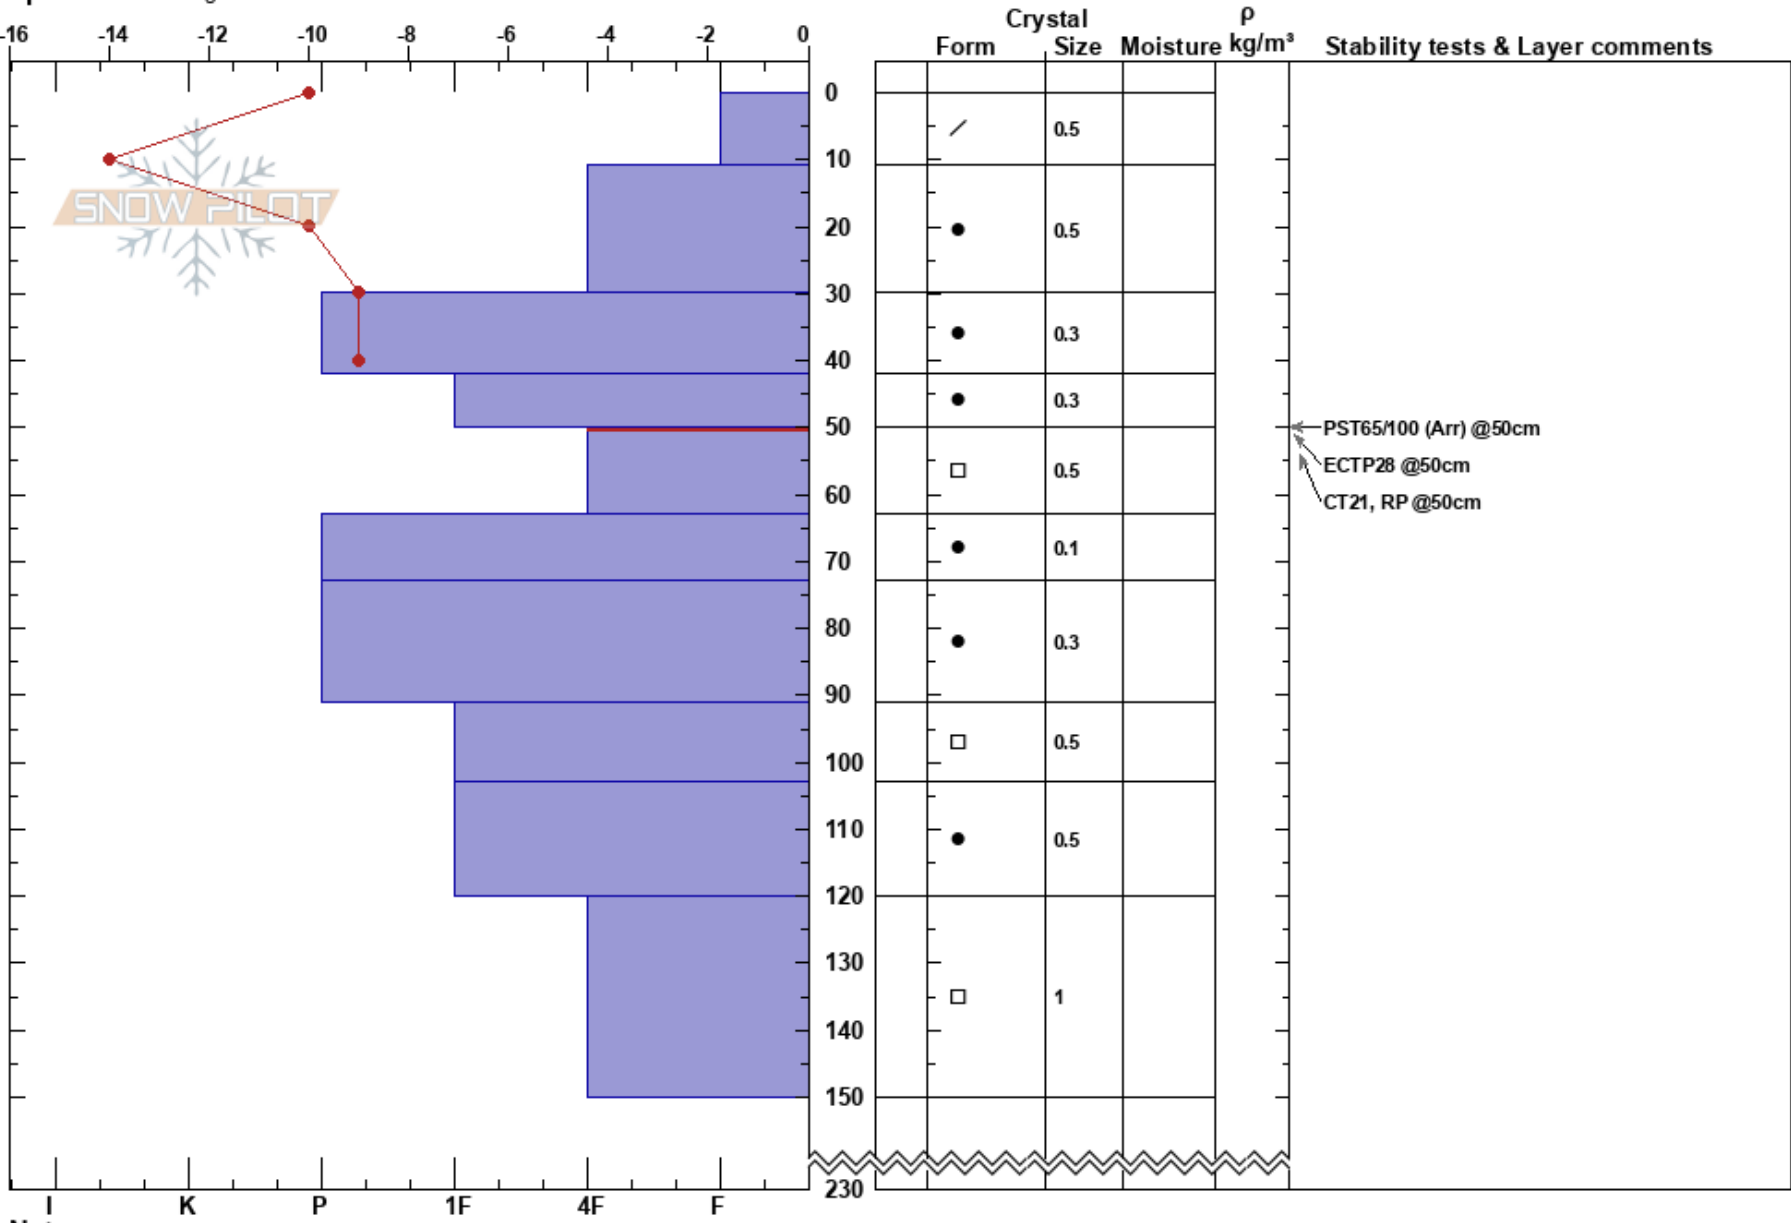

Above Chair 6 NW
 Loveland Ski Area
 CO
Elevation: 11863 ft
Aspect: N
Specifics: Pit dug in a Ski Area

Dan Hunter
 04/06/2023 - 10:40am
Co-ord: 39.66734N, -105.90554W
Slope Angle: 10°
Wind Loading: no

Stability:
Air Temperature: -9°C
Sky Cover: CLR
Precipitation: NO
Wind: W Light Breeze

HS: 230
PF: 10 50-63cm: Problematic layer
PS: 15

Notes: