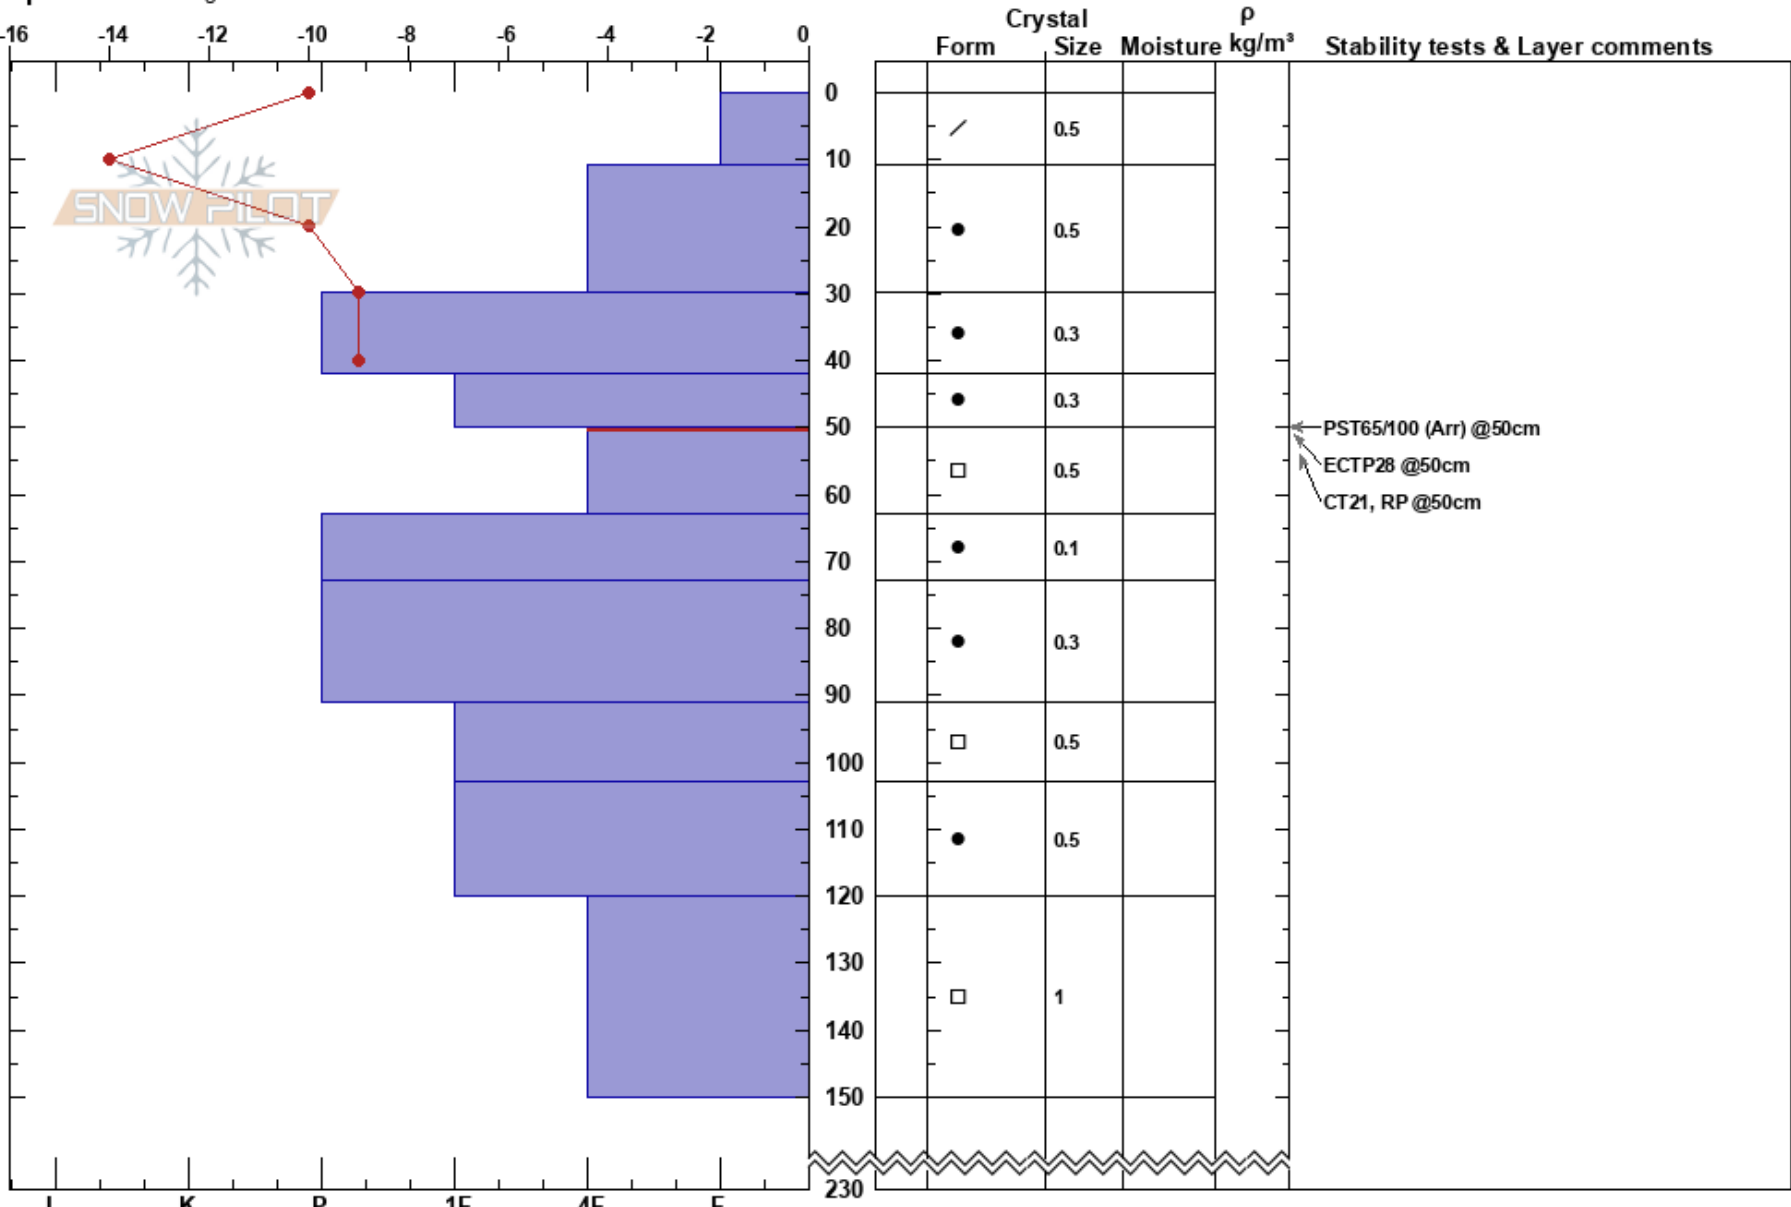

Above Chair 6 NW
 Loveland Ski Area
 CO
Elevation: 11863 ft
Aspect: N
Specifics: Pit dug in a Ski Area

Dan Hunter
 04/06/2023 - 10:40am
Co-ord: 39.66734N, -105.90554W
Slope Angle: 10°
Wind Loading: no

Stability:
Air Temperature: -9°C
Sky Cover: CLR
Precipitation: NO
Wind: W Light Breeze

HS: 230
PF: 10 50-63cm: Problematic layer
PS: 15

Notes: