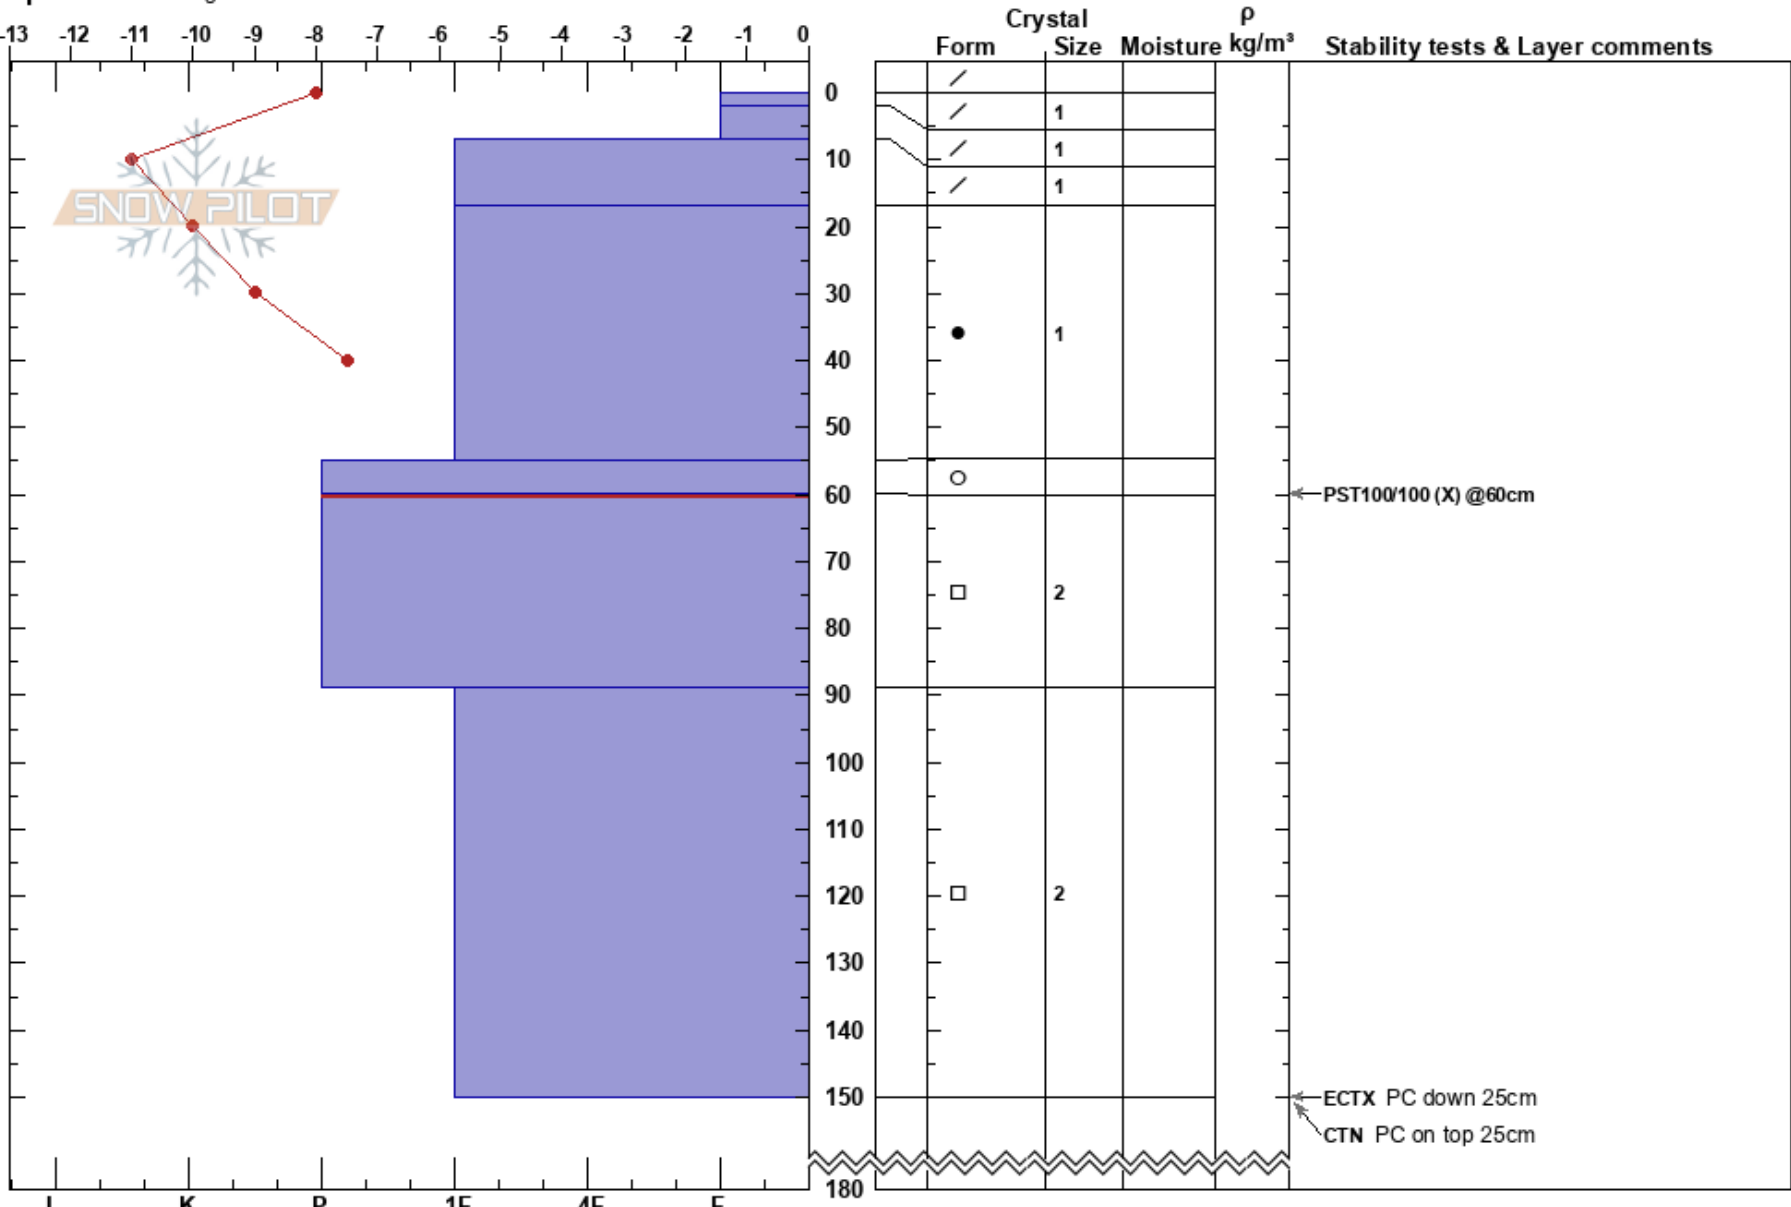

Loveland Ski Area  
 Loveland Ski Area  
 CO  
**Elevation:** 11893 ft  
**Aspect:** NE  
**Specifics:** Pit dug in a Ski Area

Ian Bouchier  
 04/06/2023 - 1:00pm  
**Co-ord:** 39.66704N, -105.90445W  
**Slope Angle:** 16°  
**Wind Loading:**

**Stability:**  
**Air Temperature:** -10.5°C **HS:** 180 **Layer Notes:**  
**Sky Cover:** CLR **PF:** 21 60-89cm: Problematic layer  
**Precipitation:** NO **PS:** 11  
**Wind:** Calm

Notes: