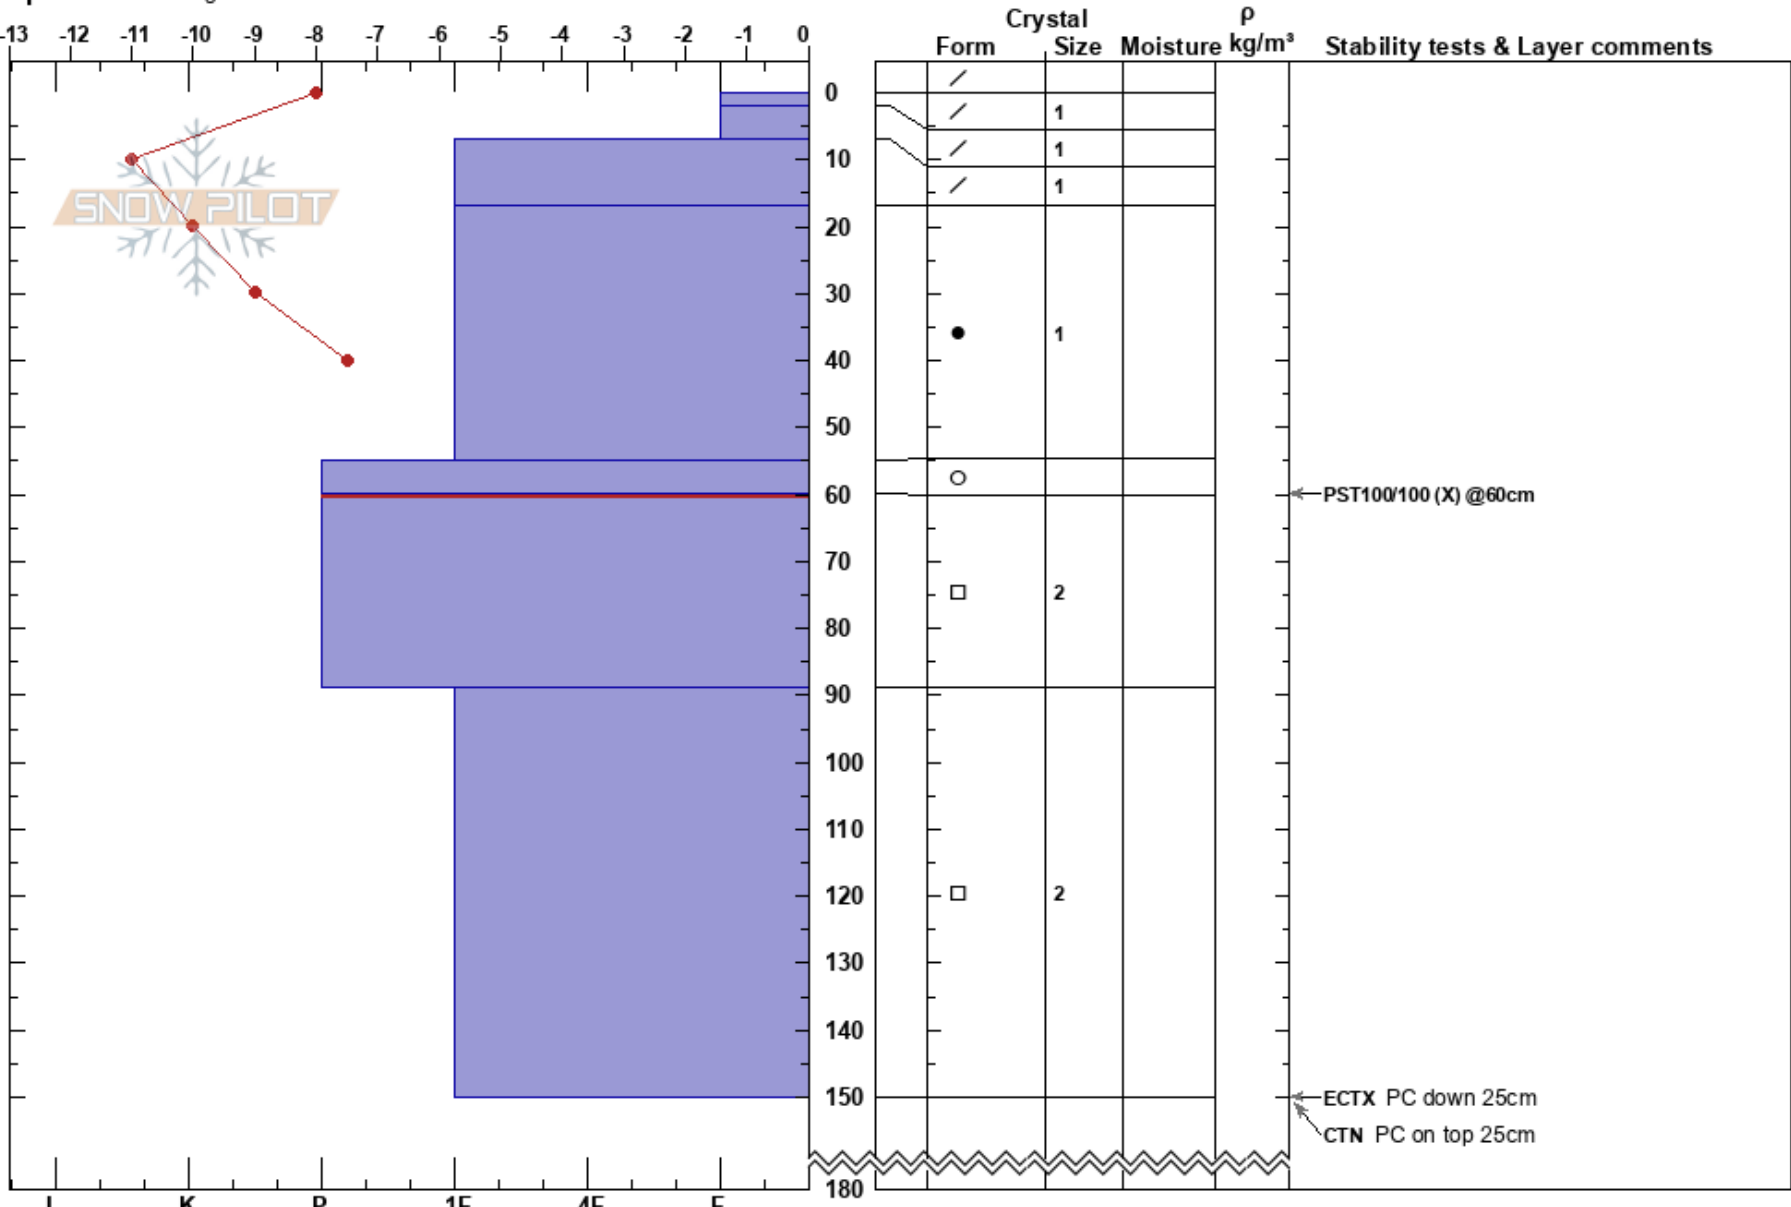

Loveland Ski Area
 Loveland Ski Area
 CO
Elevation: 11893 ft
Aspect: NE
Specifics: Pit dug in a Ski Area

Ian Bouchier
 04/06/2023 - 1:00pm
Co-ord: 39.66704N, -105.90445W
Slope Angle: 16°
Wind Loading:

Stability:
Air Temperature: -10.5°C **HS:** 180 **Layer Notes:**
Sky Cover: CLR **PF:** 21 60-89cm: Problematic layer
Precipitation: NO **PS:** 11
Wind: Calm