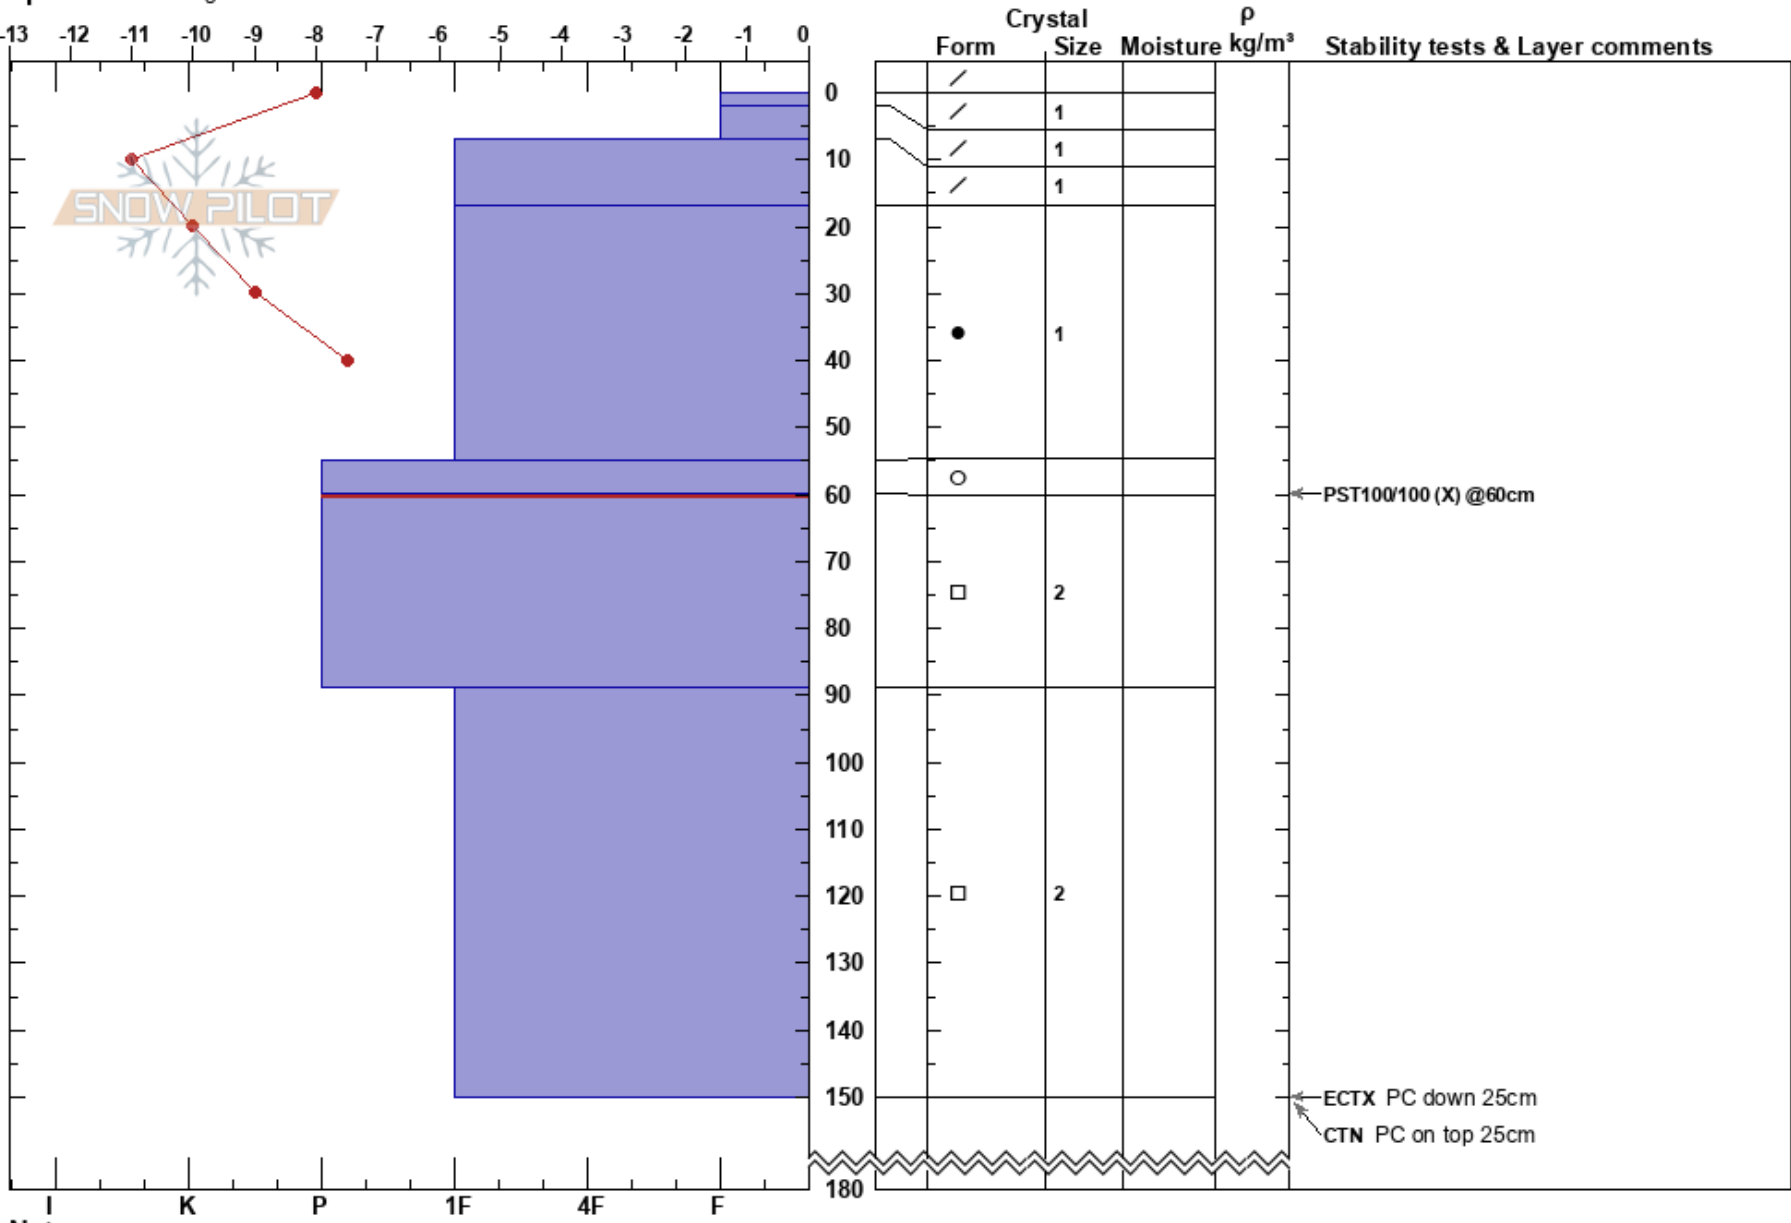

Loveland Ski Area
 Loveland Ski Area
 CO
Elevation: 11893 ft
Aspect: NE
Specifics: Pit dug in a Ski Area

Ian Bouchier
 04/06/2023 - 1:00pm
Co-ord: 39.66704N, -105.90445W
Slope Angle: 16°
Wind Loading:

Stability:
Air Temperature: -10.5°C **HS:** 180 **Layer Notes:**
Sky Cover: CLR **PF:** 21 60-89cm: Problematic layer
Precipitation: NO **PS:** 11
Wind: Calm