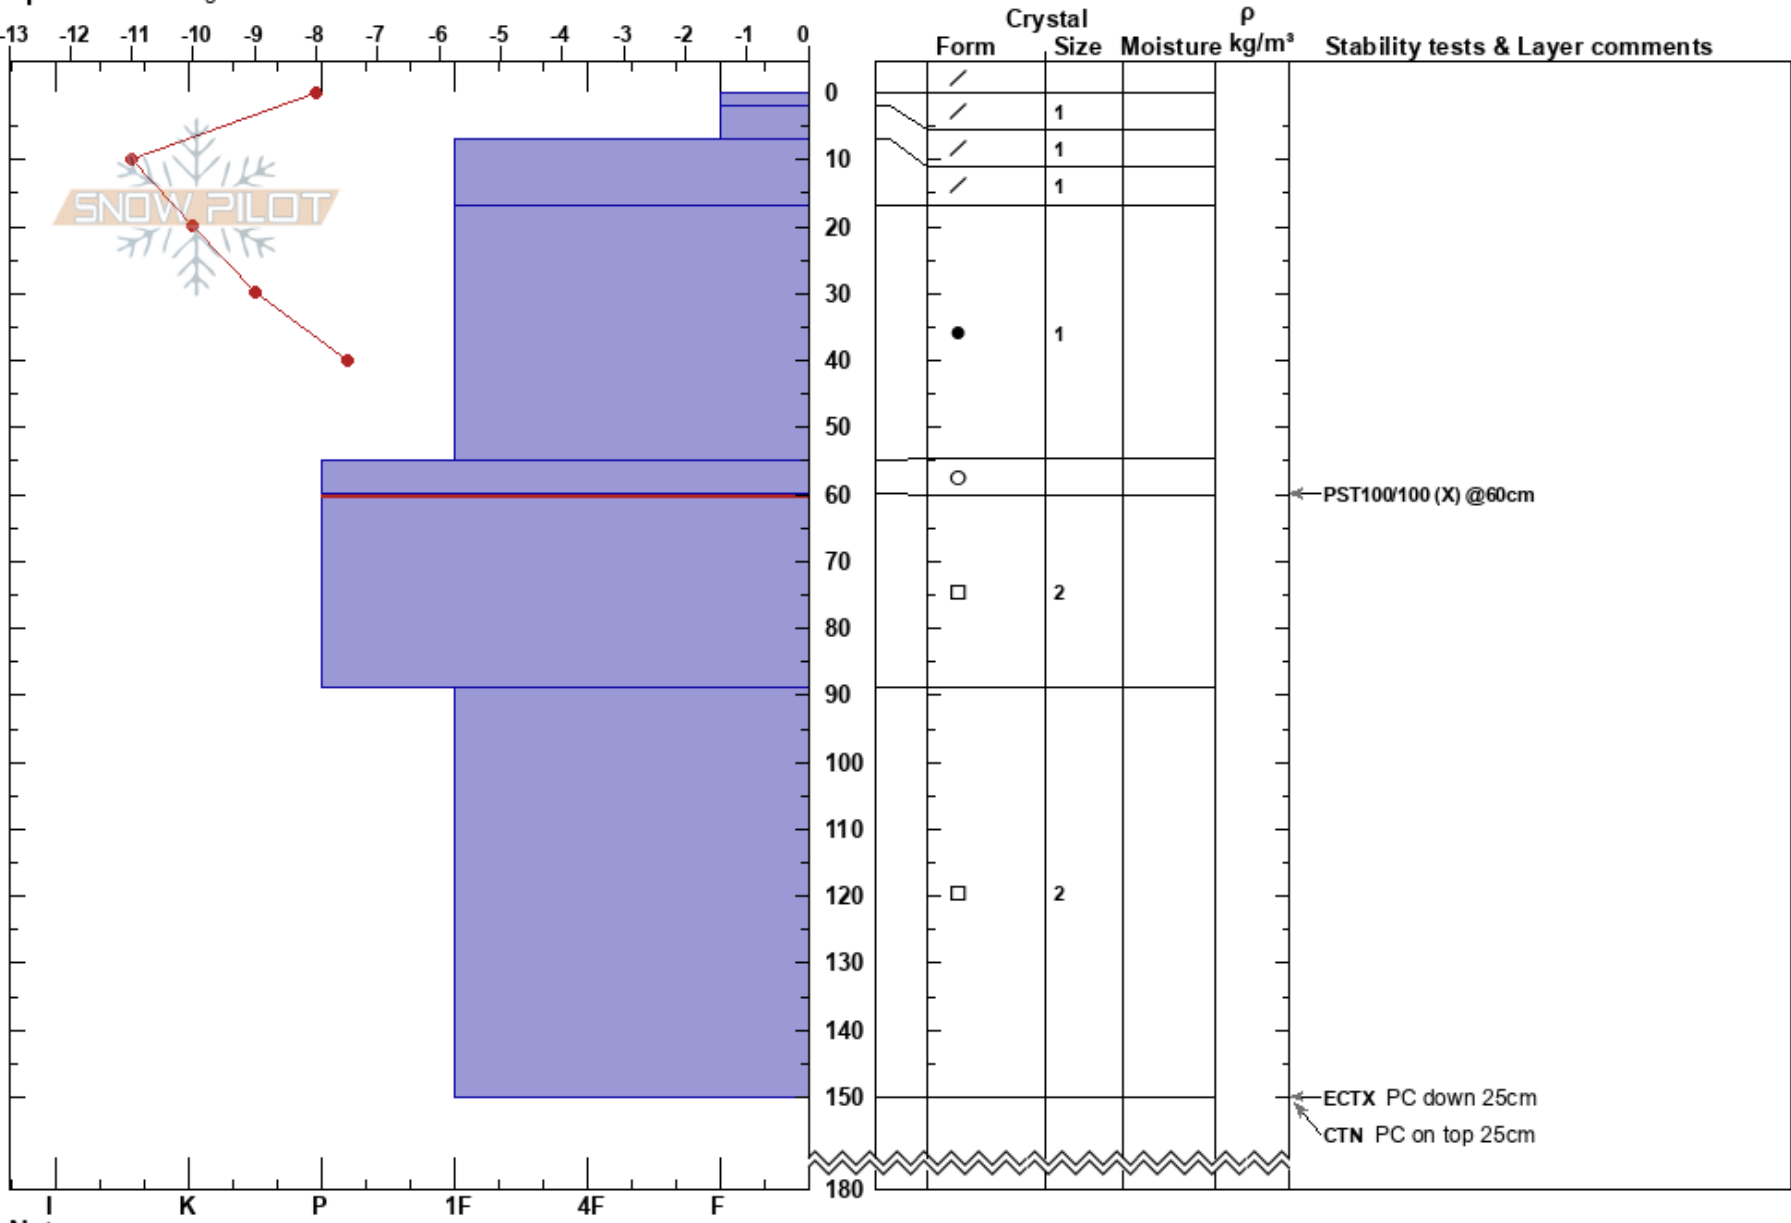

Loveland Ski Area
 Loveland Ski Area
 CO
Elevation: 11893 ft
Aspect: NE
Specifics: Pit dug in a Ski Area

Ian Bouchier
 04/06/2023 - 1:00pm
Co-ord: 39.66704N, -105.90445W
Slope Angle: 16°
Wind Loading:

Stability:
Air Temperature: -10.5°C **PF:** 21 60-89cm: Problematic layer
Sky Cover: CLR **PS:** 11
Precipitation: NO
Wind: Calm