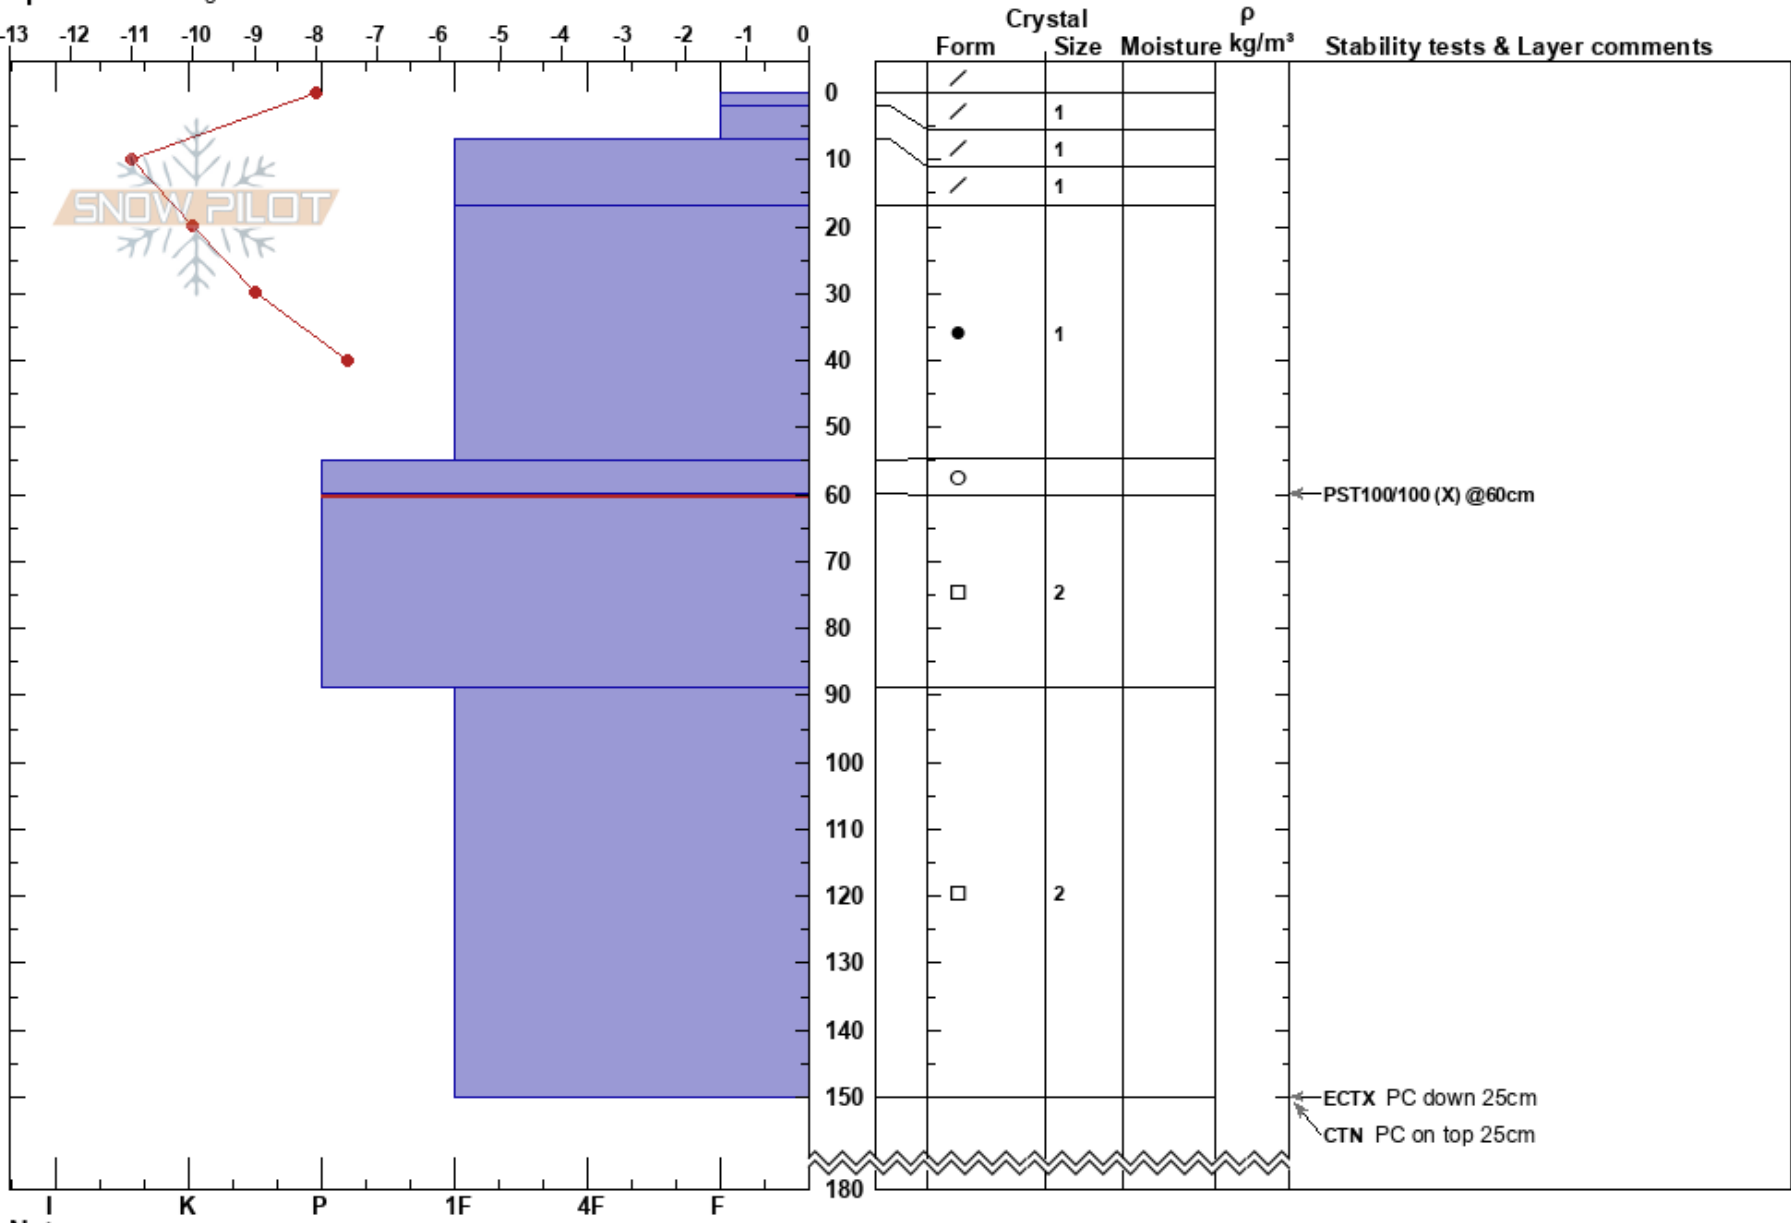

Loveland Ski Area  
 Loveland Ski Area  
 CO  
**Elevation:** 11893 ft  
**Aspect:** NE  
**Specifics:** Pit dug in a Ski Area

Ian Bouchier  
 04/06/2023 - 1:00pm  
**Co-ord:** 39.66704N, -105.90445W  
**Slope Angle:** 16°  
**Wind Loading:**

**Stability:**  
**Air Temperature:** -10.5°C **PF:** 21 60-89cm: Problematic layer  
**Sky Cover:** CLR **PS:** 11  
**Precipitation:** NO  
**Wind:** Calm

Notes: