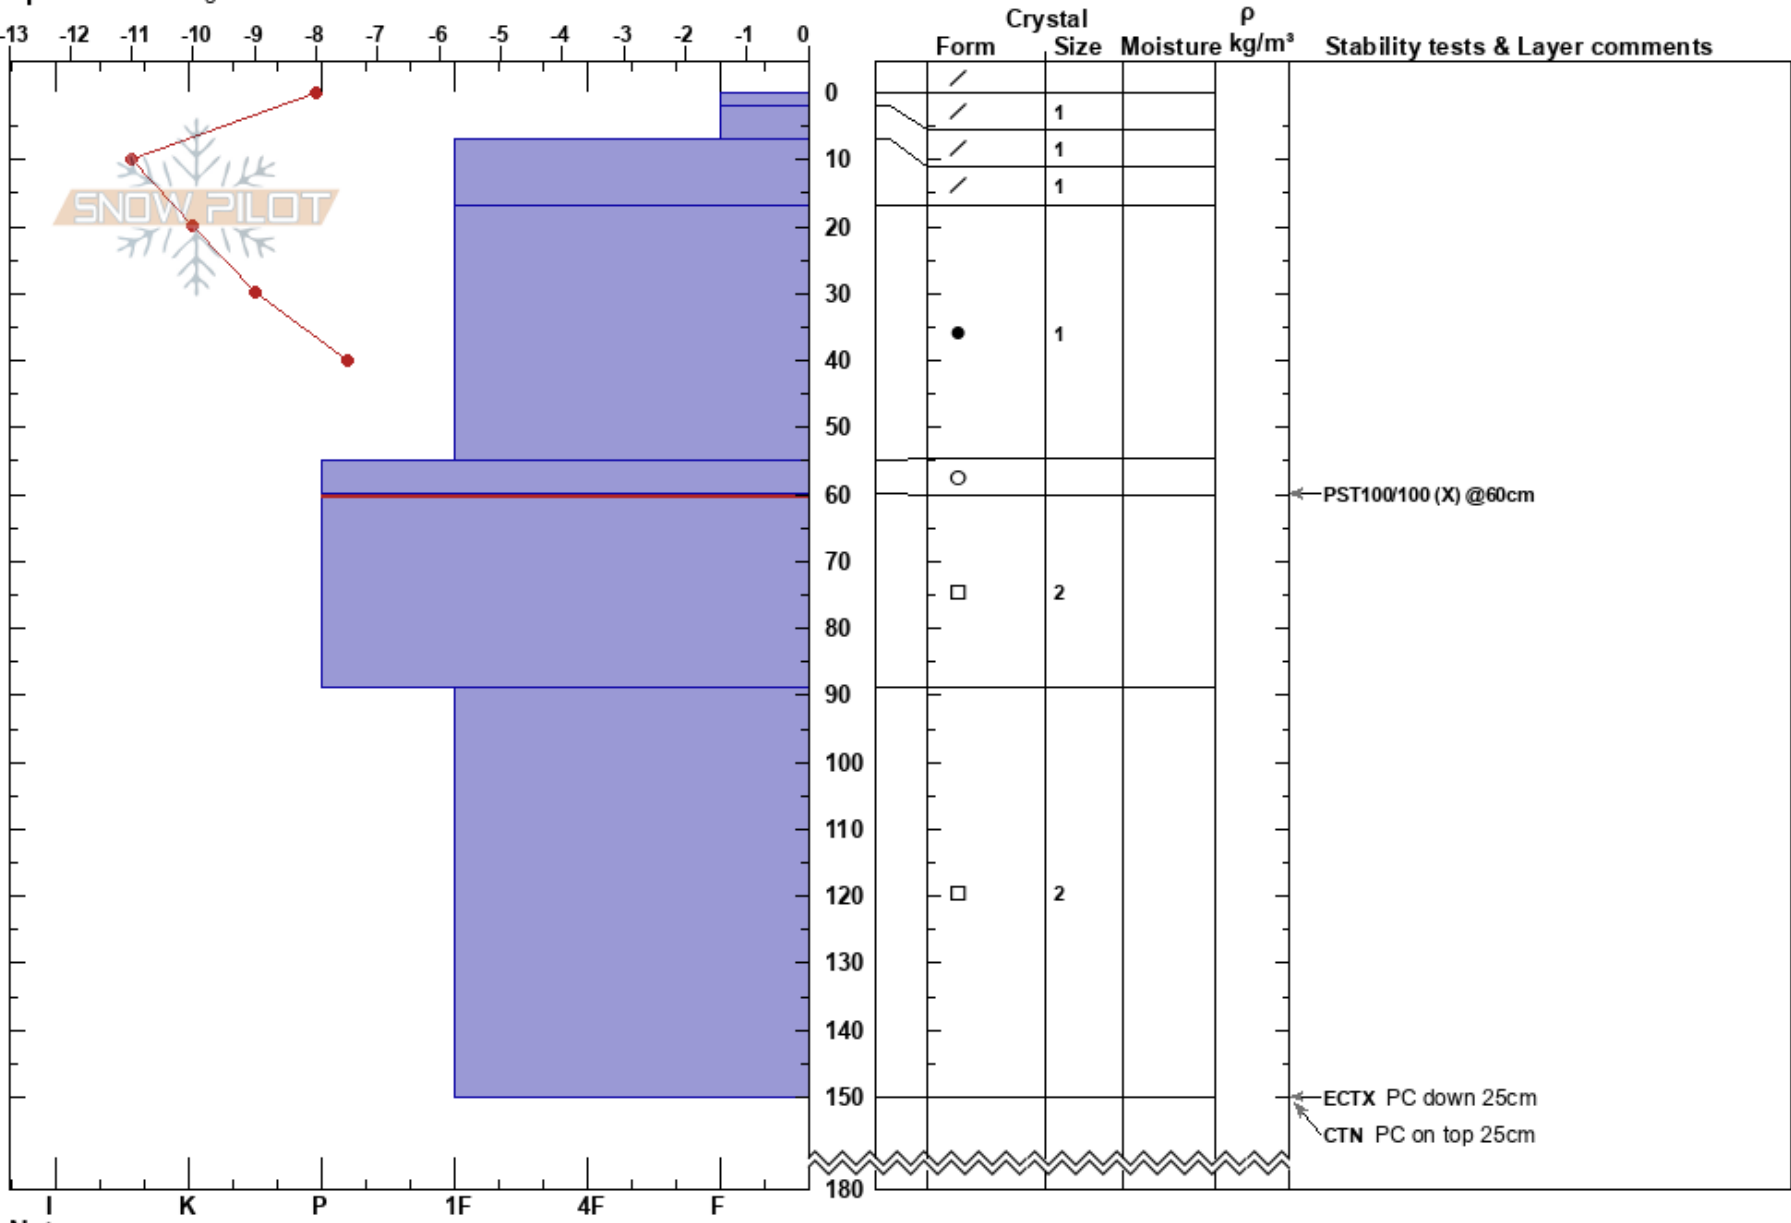

Loveland Ski Area  
 Loveland Ski Area  
 CO  
**Elevation:** 11893 ft  
**Aspect:** NE  
**Specifics:** Pit dug in a Ski Area

Ian Bouchier  
 04/06/2023 - 1:00pm  
**Co-ord:** 39.66704N, -105.90445W  
**Slope Angle:** 16°  
**Wind Loading:**

**Stability:**  
**Air Temperature:** -10.5°C **HS:** 180 **Layer Notes:**  
**Sky Cover:** CLR **PF:** 21 60-89cm: Problematic layer  
**Precipitation:** NO **PS:** 11  
**Wind:** Calm

Notes: