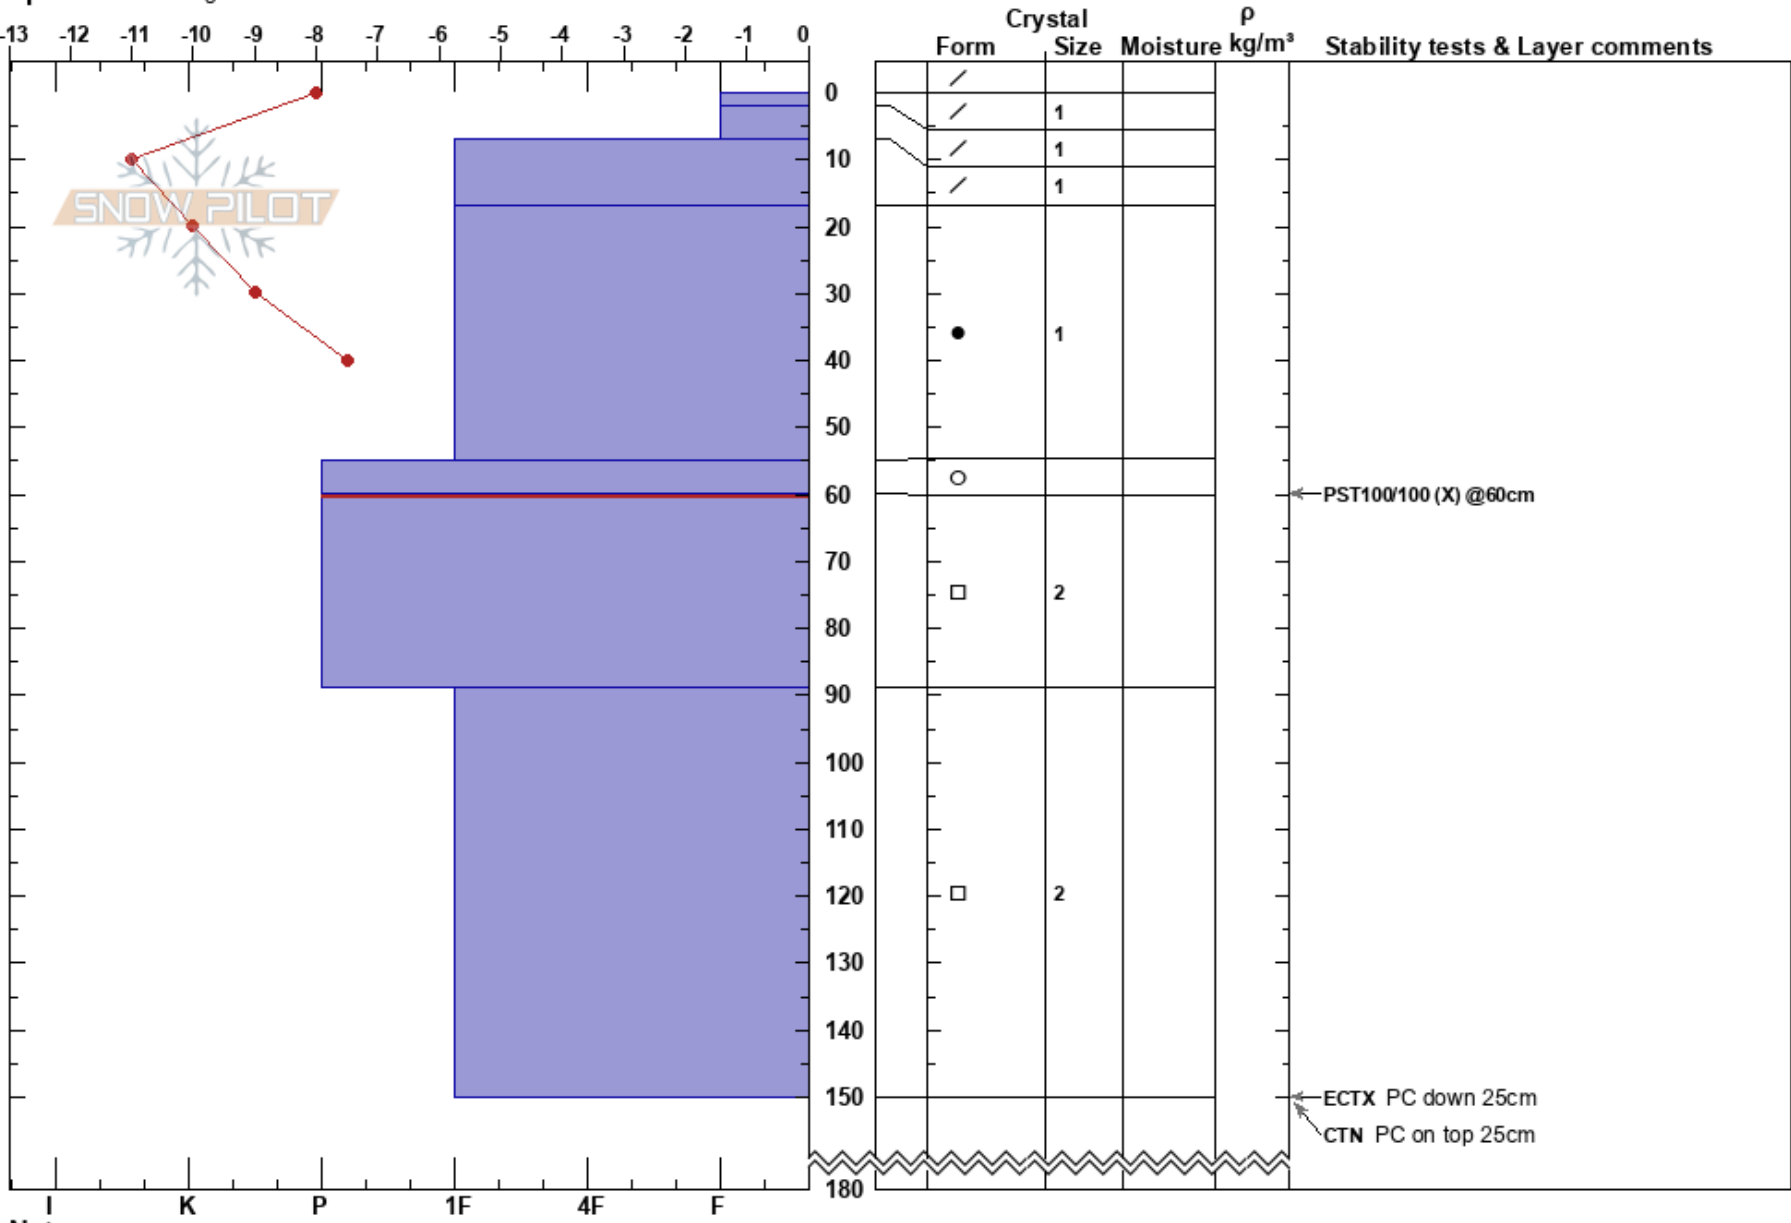

Loveland Ski Area
 Loveland Ski Area
 CO
 Elevation: 11893 ft
 Aspect: NE
 Specifics: Pit dug in a Ski Area

Ian Bouchier
 04/06/2023 - 1:00pm
 Co-ord: 39.66704N, -105.90445W
 Slope Angle: 16°
 Wind Loading:

Stability: HS: 180
 Air Temperature: -10.5°C PF: 21 60-89cm: Problematic layer
 Sky Cover: CLR PS: 11
 Precipitation: NO
 Wind: Calm

Notes: