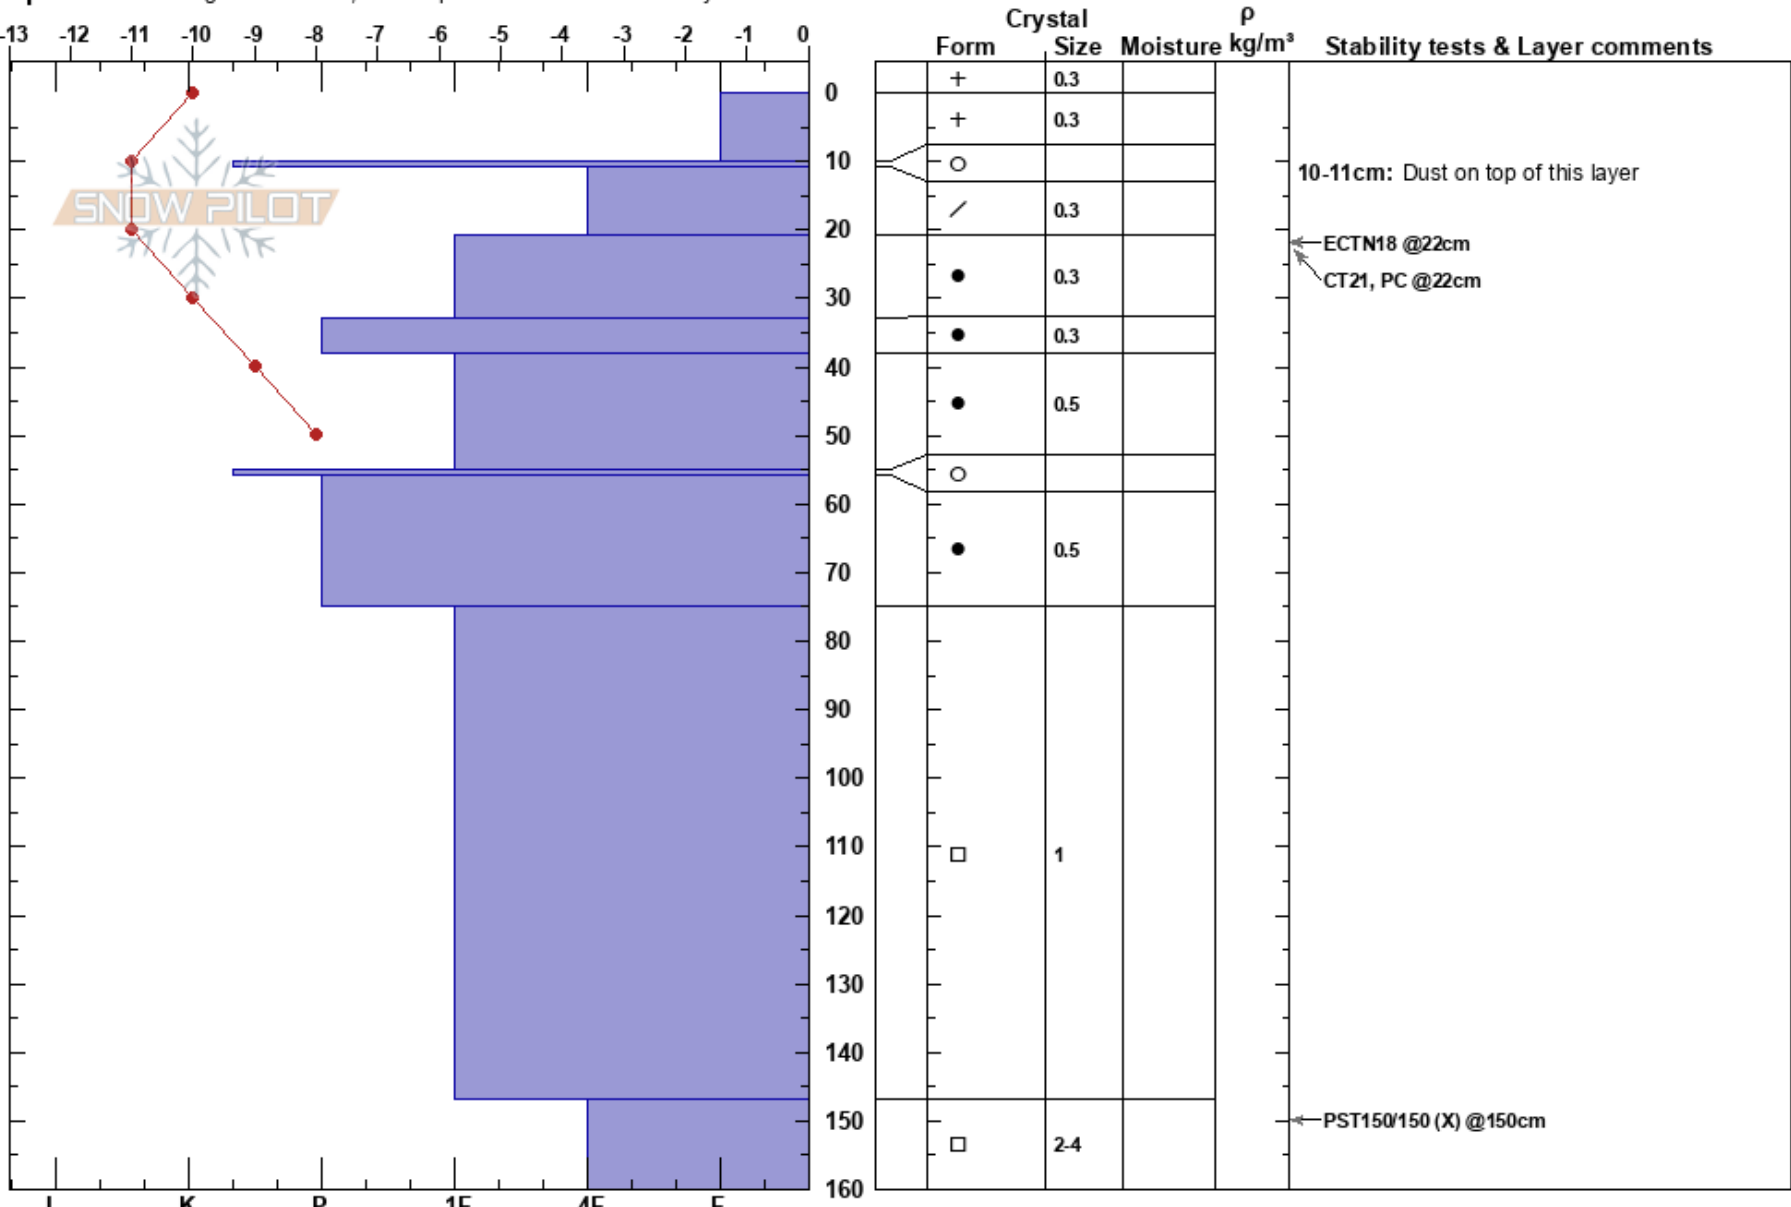

#6 headwall
 Loveland Ski Area
 CO
 Elevation: 3621 m
 Aspect: 28°

Erik Hotaling
 04/06/2023 - 12:40pm
 Co-ord: 39.66681N, -105.90426W
 Slope Angle: 15°
 Wind Loading: no

Stability:
 Air Temperature: -9°C
 Sky Cover: CLR
 Precipitation: NO
 Wind: W Light Breeze

HS: 160
 PF: 10
 PS: 3
 10-11cm: Dust on top of this layer
 55-56cm: Problematic layer

Specifics: Pit dug in a Ski Area; Pit is representative of backcountry

Notes: