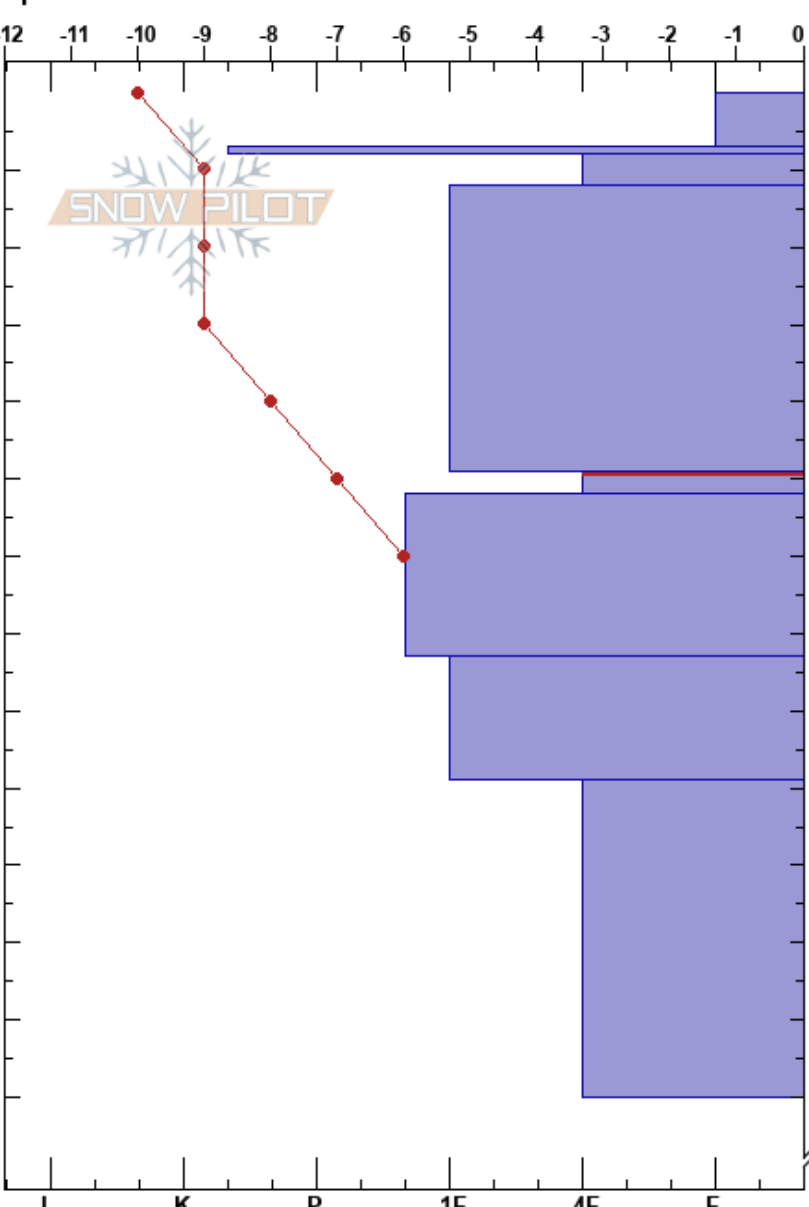

Trelease South Ridge
 Loveland Pass
 CO
 Elevation: 3702 m
 Aspect: 60°
 Specifics:

Erik Hotaling
 04/05/2023 - 1:00pm
 Co-ord: 39.68937N, -105.89489W
 Slope Angle: 20°
 Wind Loading: previous

Stability:
 Air Temperature: -8°C
 Sky Cover: BKN
 Precipitation: NO
 Wind: NW Light Breeze

HS:210
 PF: 20 49-52cm: Problematic layer
 PS: 4

Height (m)	Crystal		Moisture	ρ kg/m ³	Stability tests & Layer comments
	Form	Size			
0 - 10	+	0.5			
10 - 20	○				
20 - 50	□	1			
50 - 60	●	0.3			
60 - 80	□	1			
80 - 110	●	0.3			
110 - 130	□	1.5			

← PST100/100 (X) @49cm
 ← ECTN24 @49cm
 ← CT19, SC @49cm

Notes:

I K P 1F 4F F 210