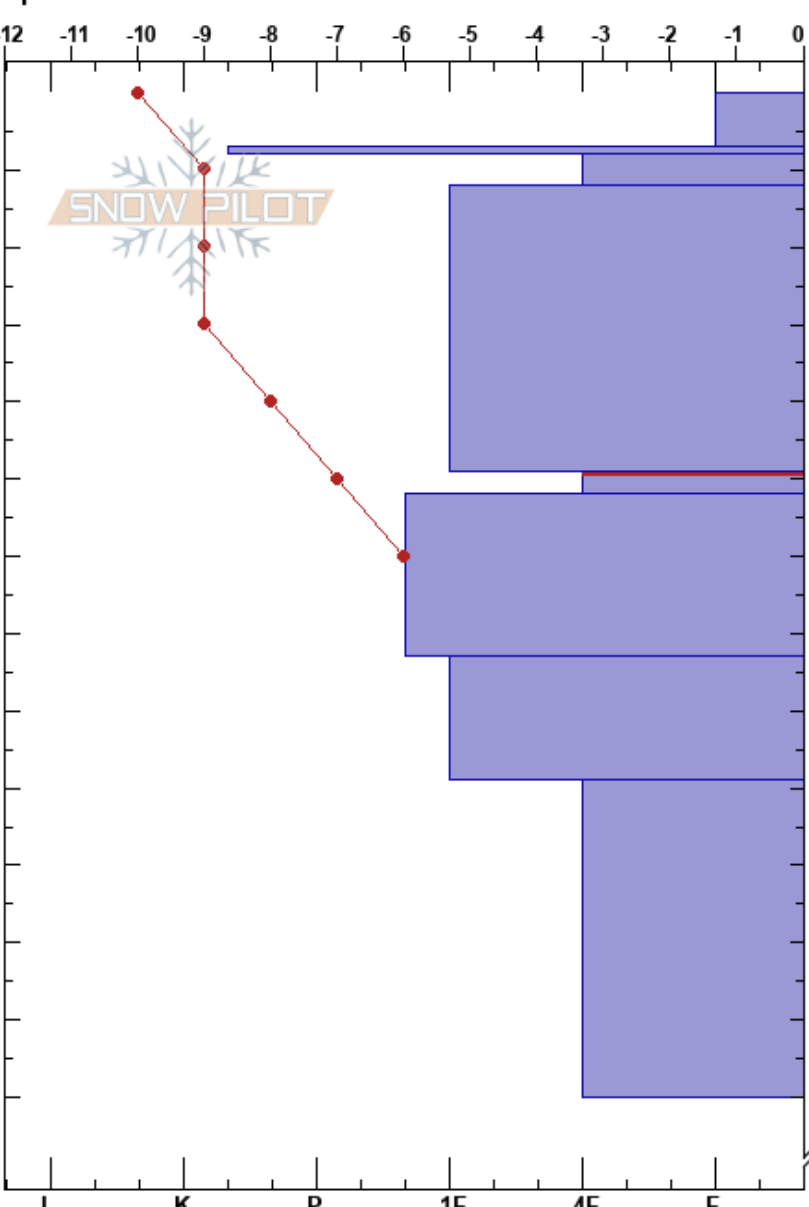

Trelease South Ridge  
 Loveland Pass  
 CO  
 Elevation: 3702 m  
 Aspect: 60°  
 Specifics:

Erik Hotaling  
 04/05/2023 - 1:00pm  
 Co-ord: 39.68937N, -105.89489W  
 Slope Angle: 20°  
 Wind Loading: previous

Stability:  
 Air Temperature: -8°C  
 Sky Cover: BKN  
 Precipitation: NO  
 Wind: NW Light Breeze

HS:210  
 PF: 20  
 PS: 4  
 49-52cm: Problematic layer

Height (cm)	Crystal		Moisture	$\rho$ kg/m <sup>3</sup>	Stability tests & Layer comments
	Form	Size			
0 - 10	+	0.5			
10 - 20	○				
20 - 50	□	1			
50 - 60	●	0.3			
60 - 80	□	1			
80 - 110	●	0.3			
110 - 130	□	1.5			

← PST100/100 (X) @49cm  
 ← ECTN24 @49cm  
 ← CT19, SC @49cm

Notes: