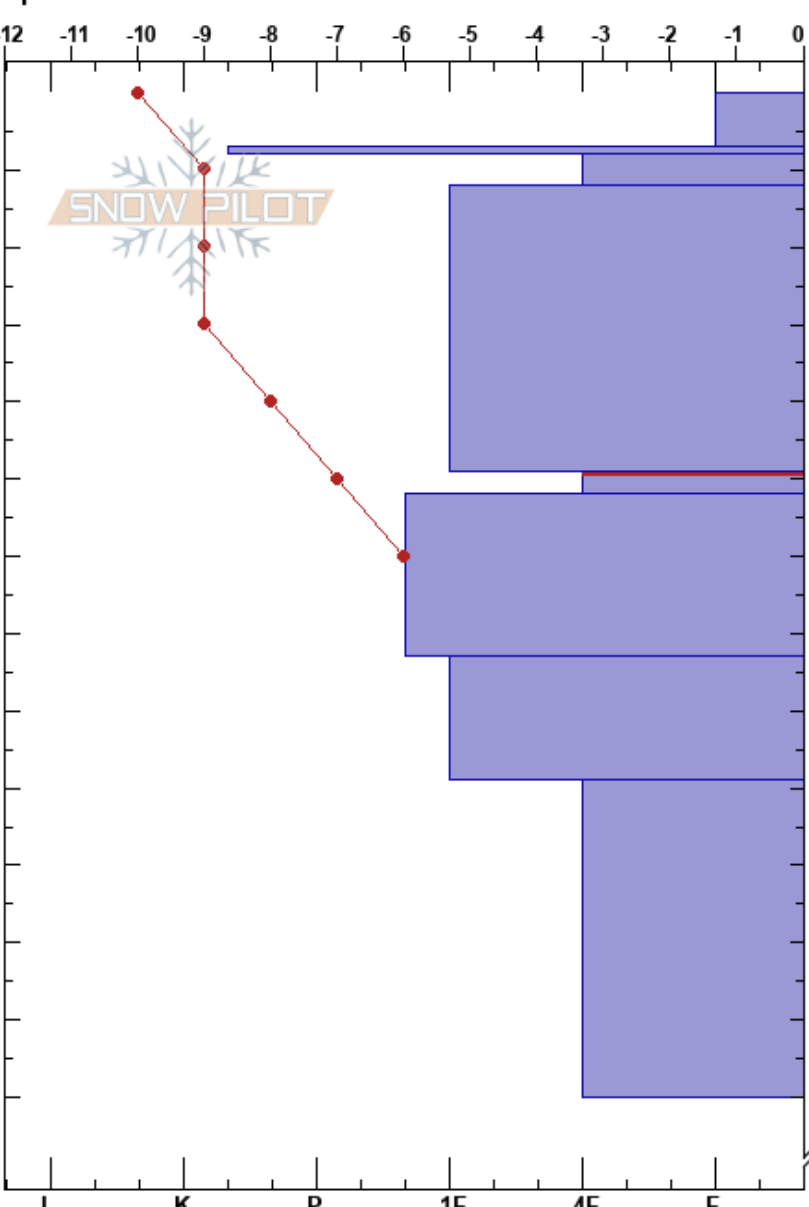

Trelease South Ridge
 Loveland Pass
 CO
 Elevation: 3702 m
 Aspect: 60°
 Specifics:

Erik Hotaling
 04/05/2023 - 1:00pm
 Co-ord: 39.68937N, -105.89489W
 Slope Angle: 20°
 Wind Loading: previous

Stability:
 Air Temperature: -8°C
 Sky Cover: BKN
 Precipitation: NO
 Wind: NW Light Breeze

HS:210
 PF: 20 49-52cm: Problematic layer
 PS: 4

Elevation (m)	Crystal		Moisture	ρ kg/m ³	Stability tests & Layer comments
	Form	Size			
0 - 10	+	0.5			
10 - 20	○				
20 - 50	□	1			
50 - 60	●	0.3			
60 - 80	□	1			
80 - 110	●	0.3			
110 - 130	□	1.5			

← PST100/100 (X) @49cm
 ← ECTN24 @49cm
 ← CT19, SC @49cm

Notes: