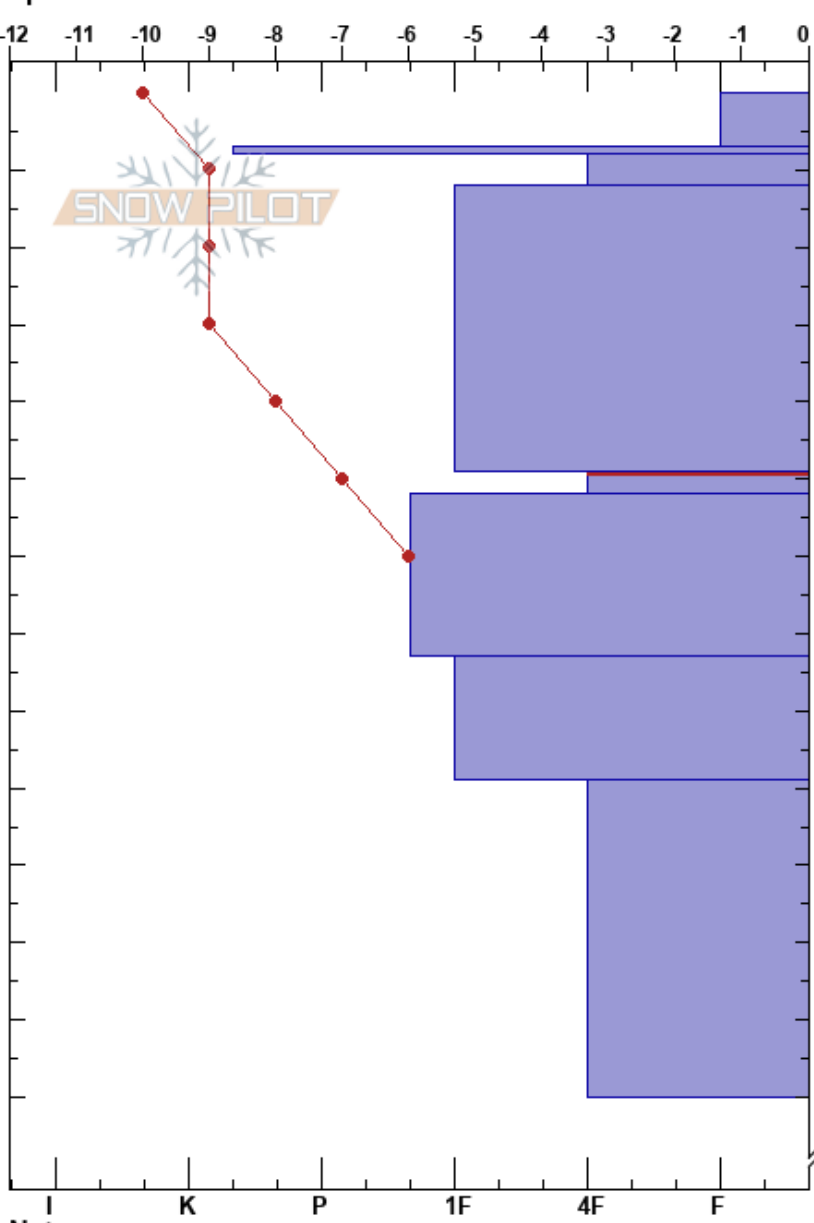

Trelease South Ridge
 Loveland Pass
 CO
 Elevation: 3702 m
 Aspect: 60°
 Specifics:

Erik Hotaling
 04/05/2023 - 1:00pm
 Co-ord: 39.68937N, -105.89489W
 Slope Angle: 20°
 Wind Loading: previous

Stability:
 Air Temperature: -8°C
 Sky Cover: BKN
 Precipitation: NO
 Wind: NW Light Breeze

HS:210
 PF: 20
 PS: 4
 49-52cm: Problematic layer

Form	Crystal		Moisture	ρ kg/m ³	Stability tests & Layer comments
	Size				
+	0.5				
○					
□	1				
●	0.3				
□	1				PST100/100 (X) @49cm
●	0.3				ECTN24 @49cm
□	1				CT19, SC @49cm
□	1.5				