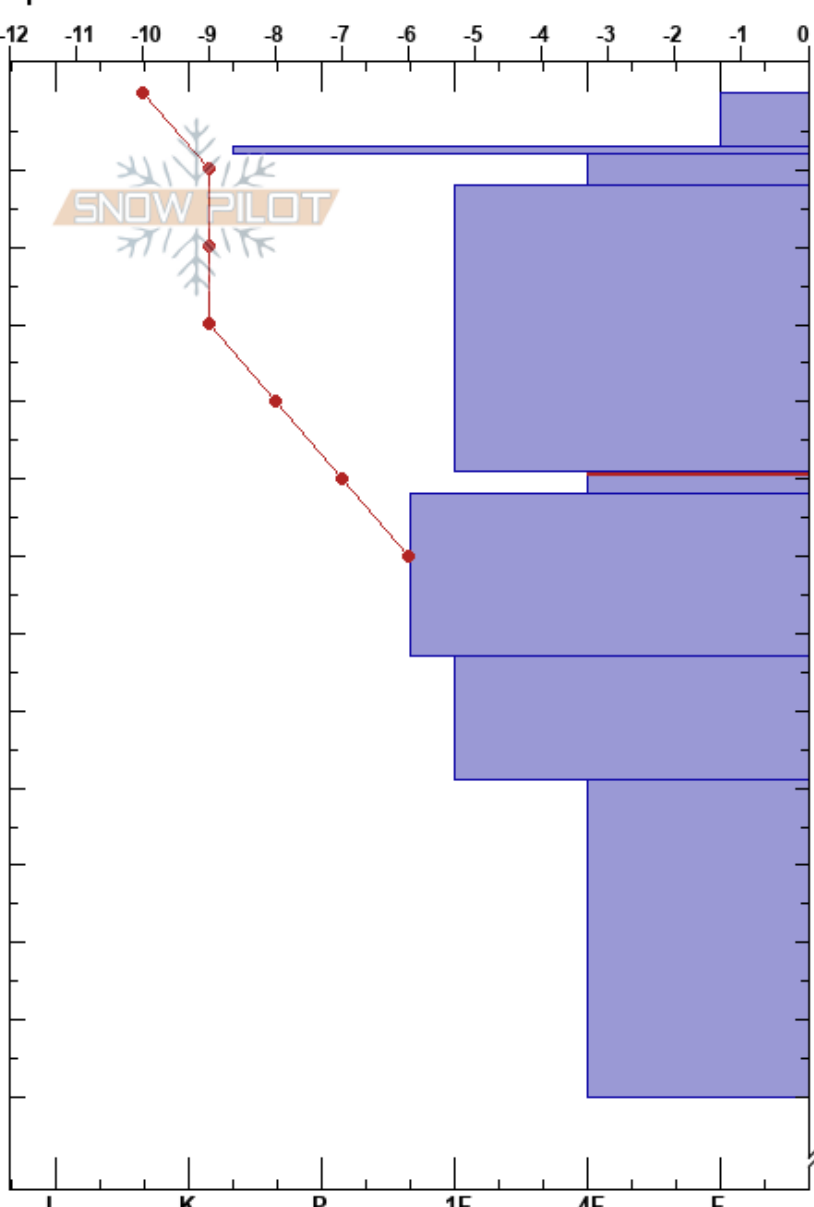

Trelease South Ridge
 Loveland Pass
 CO
 Elevation: 3702 m
 Aspect: 60°
 Specifics:

Erik Hotaling
 04/05/2023 - 1:00pm
 Co-ord: 39.68937N, -105.89489W
 Slope Angle: 20°
 Wind Loading: previous

Stability:
 Air Temperature: -8°C
 Sky Cover: BKN
 Precipitation: NO
 Wind: NW Light Breeze
 HS: 210
 PF: 20
 PS: 4
 49-52cm: Problematic layer

Form	Crystal		ρ kg/m ³	Stability tests & Layer comments
	Size	Moisture		
+	0.5			
○				
□	1			
●	0.3			
□	1			PST100/100 (X) @49cm ECTN24 @49cm CT19, SC @49cm
●	0.3			
□	1			
□	1.5			

Notes: