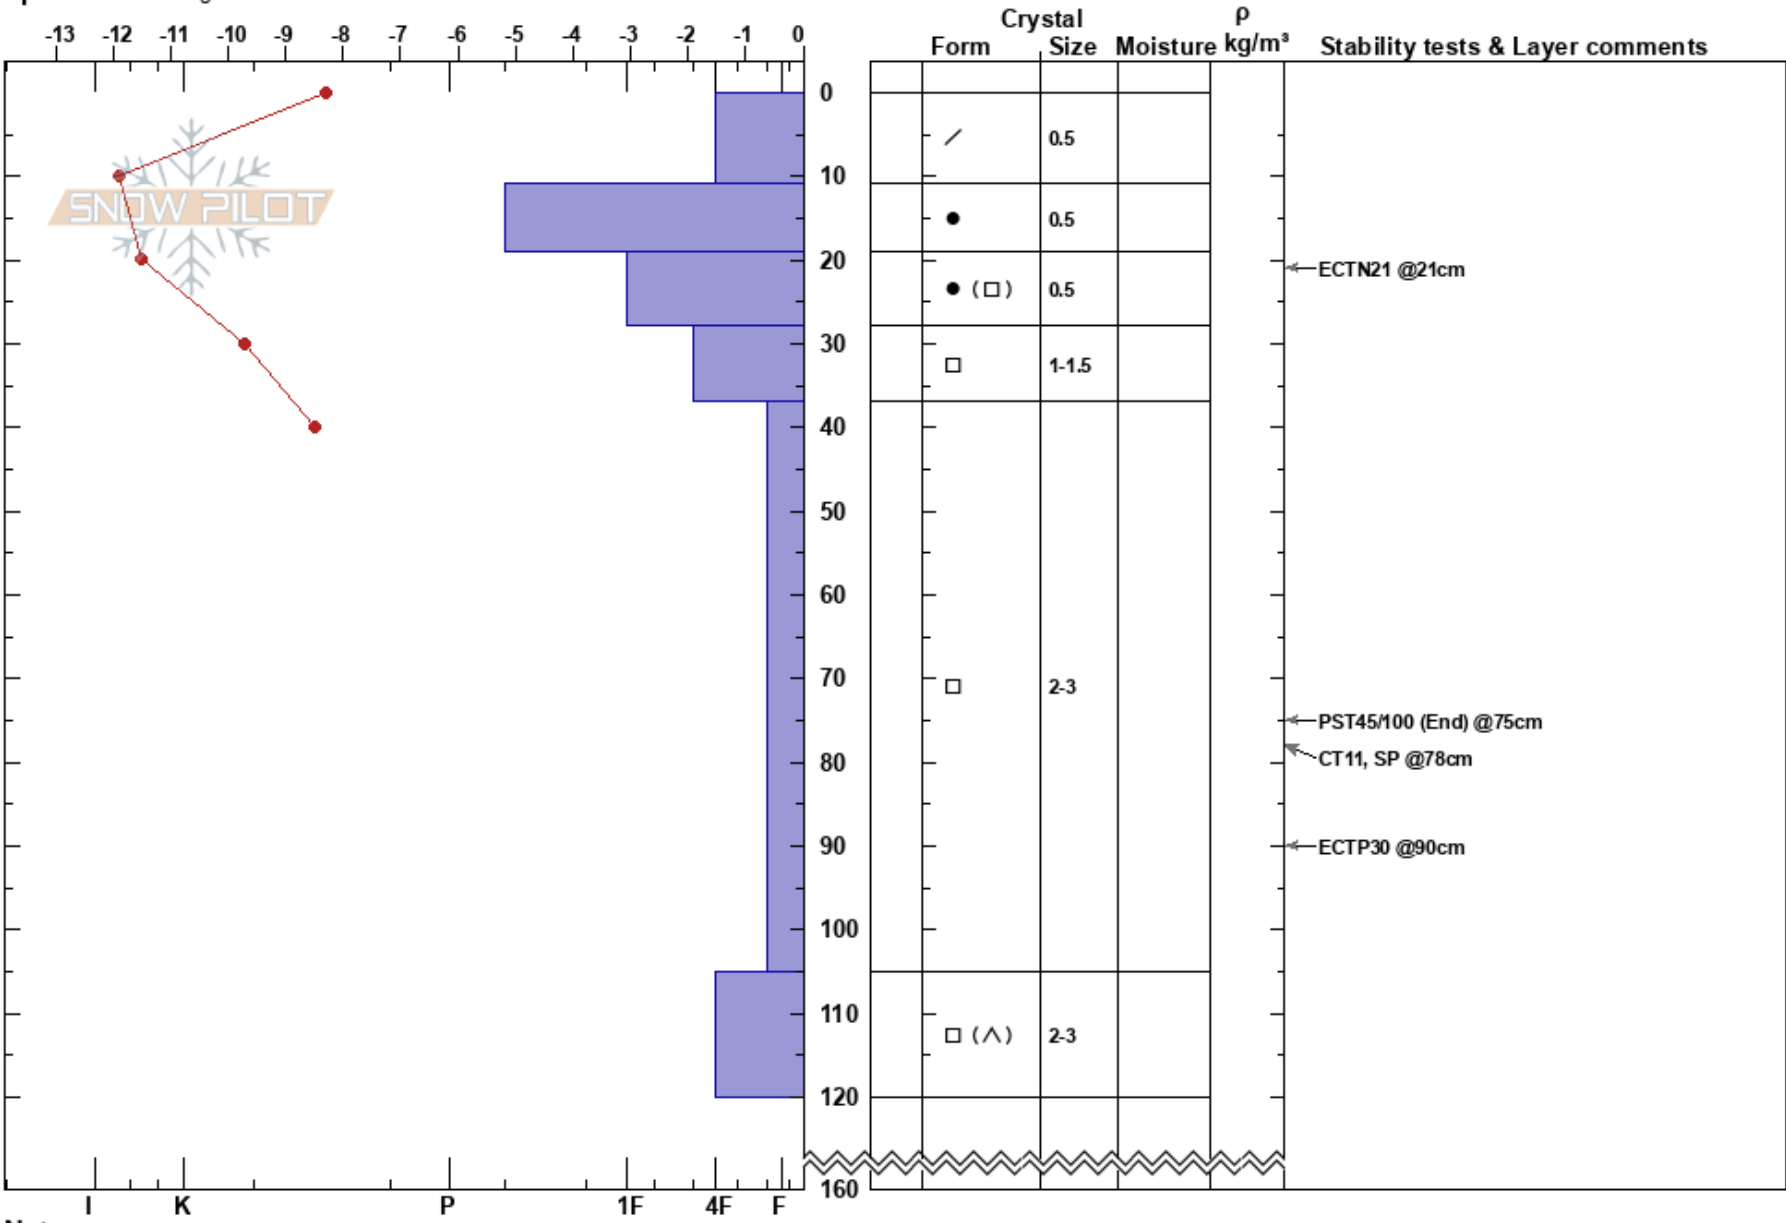

6 headwall
 Front Range
 CO
Elevation: 11721 ft
Aspect: N
Specifics: Pit dug in a Ski Area

Wolf Porter
 04/06/2023 - 12:40pm
Co-ord: 39.66727N, -105.90450W
Slope Angle: 17°
Wind Loading: no

Stability:
Air Temperature: -6.8°C
Sky Cover: CLR
Precipitation: NO
Wind: S Light Breeze

HS: 160
PF: 24
PS: 7
 37-105cm: Problematic layer

Notes: Found bush near pit.