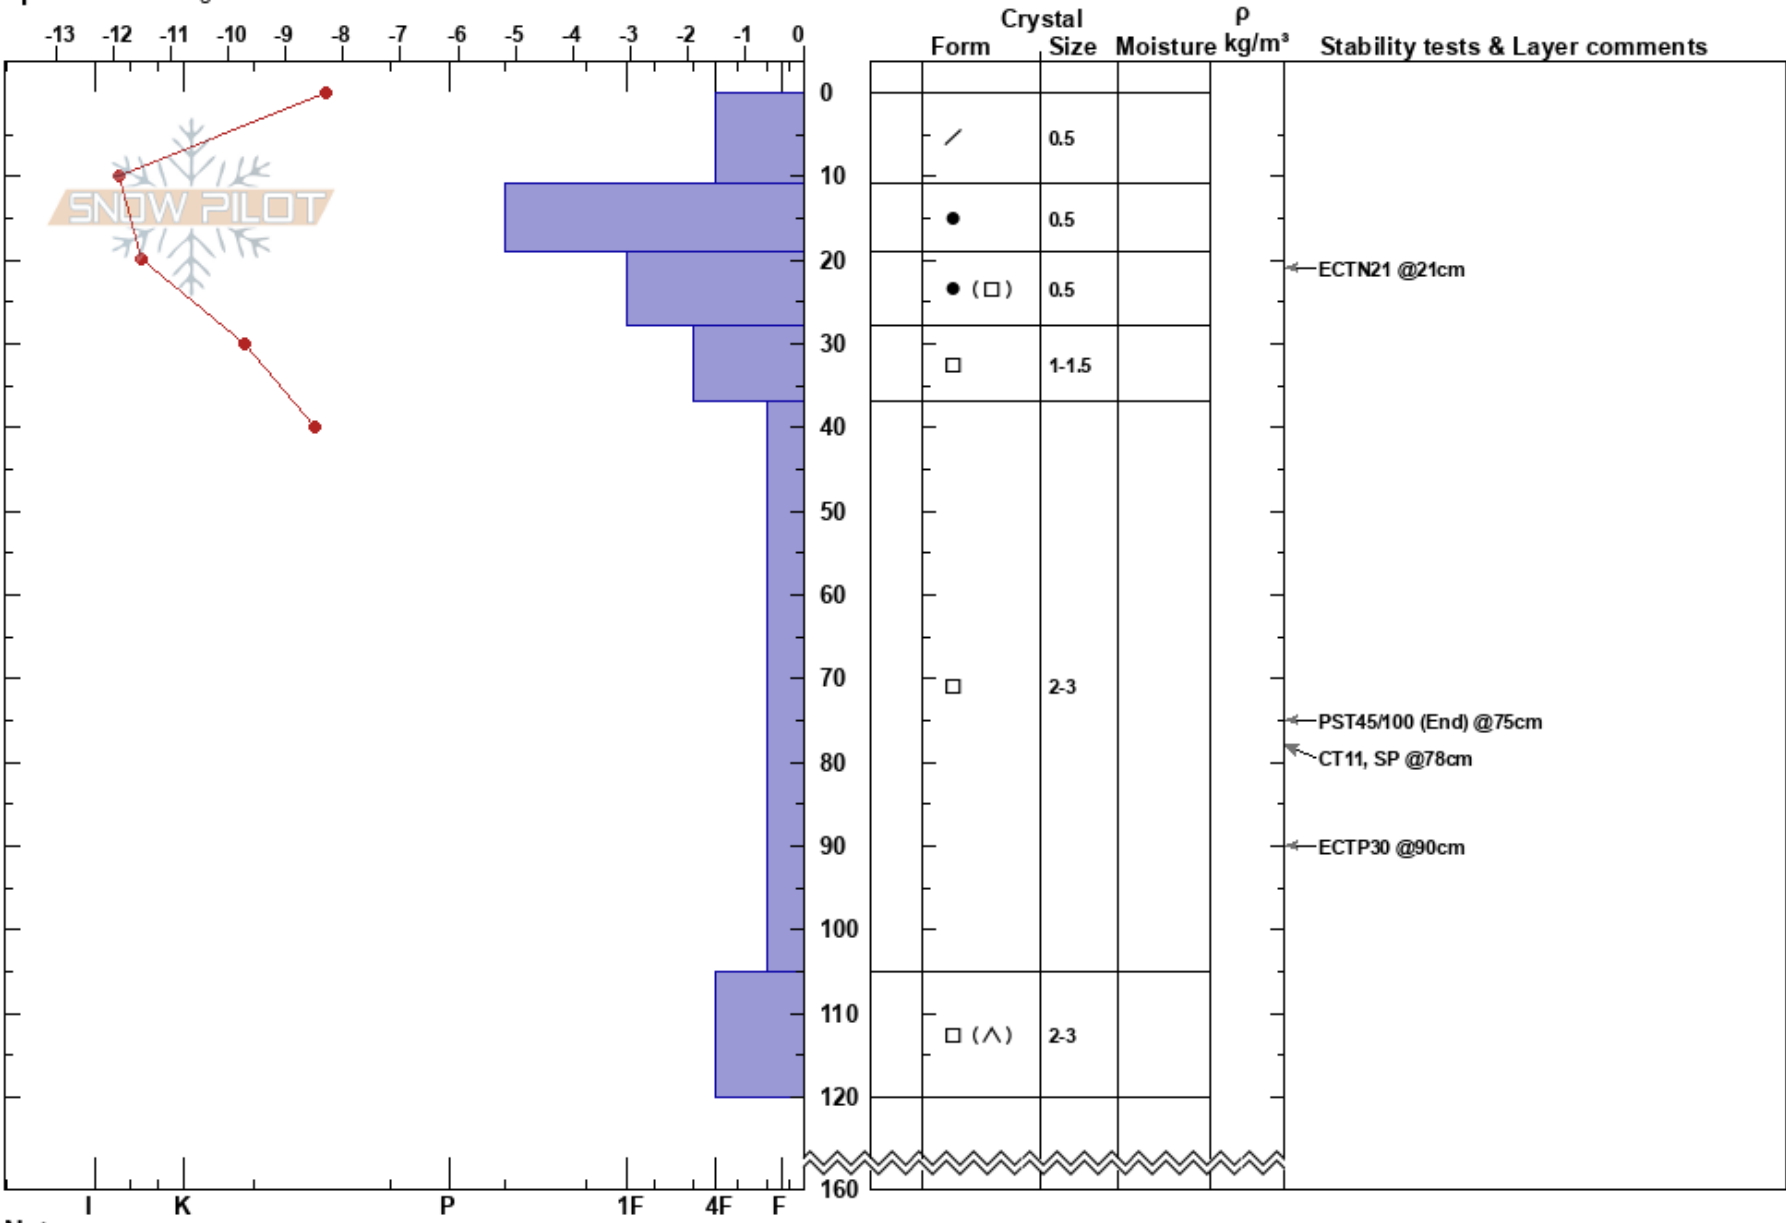

6 headwall  
 Front Range  
 CO  
**Elevation:** 11721 ft  
**Aspect:** N  
**Specifics:** Pit dug in a Ski Area

Wolf Porter  
 04/06/2023 - 12:40pm  
**Co-ord:** 39.66727N, -105.90450W  
**Slope Angle:** 17°  
**Wind Loading:** no

**Stability:**  
**Air Temperature:** -6.8°C  
**Sky Cover:** CLR  
**Precipitation:** NO  
**Wind:** S Light Breeze

**HS:** 160  
**PF:** 24 37-105cm: Problematic layer  
**PS:** 7

**Notes:** Found bush near pit.