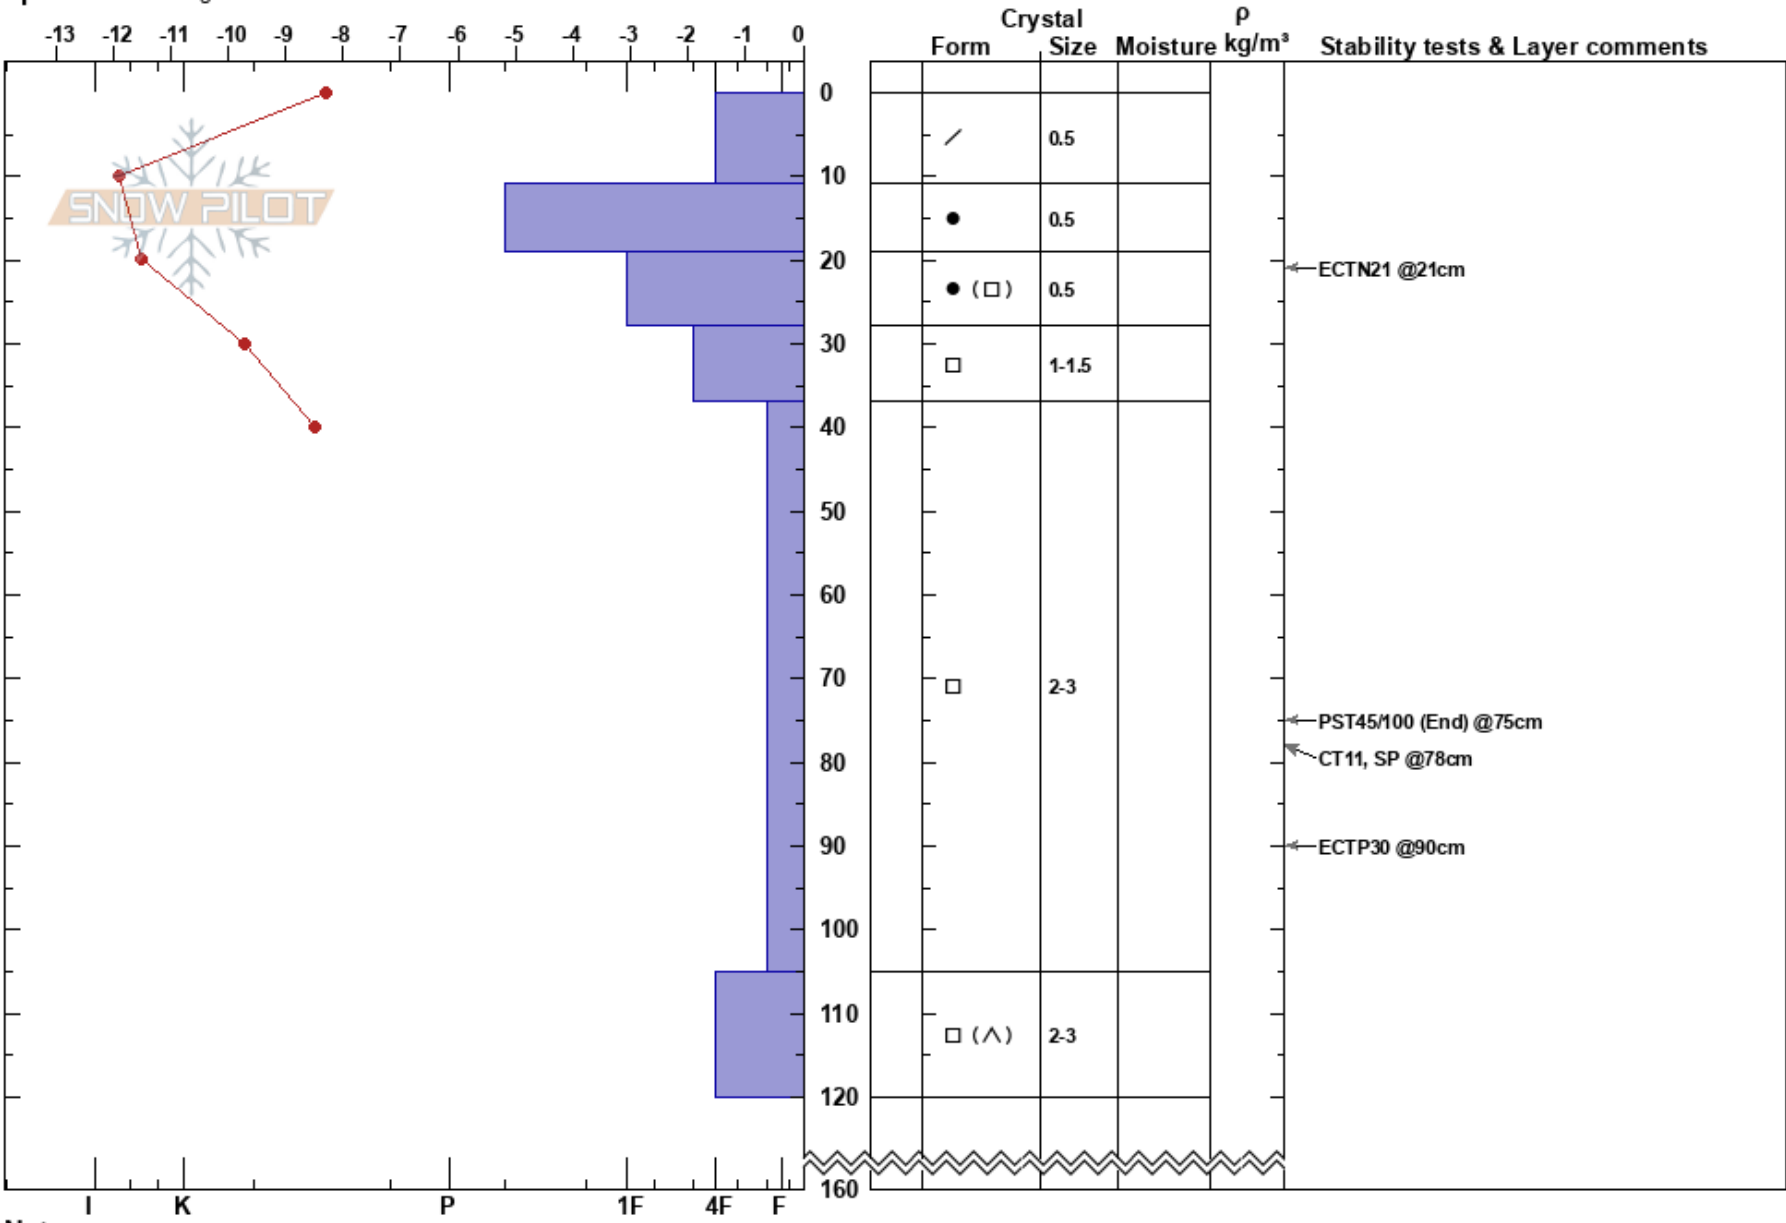

6 headwall
 Front Range
 CO
Elevation: 11721 ft
Aspect: N
Specifics: Pit dug in a Ski Area

Wolf Porter
 04/06/2023 - 12:40pm
Co-ord: 39.66727N, -105.90450W
Slope Angle: 17°
Wind Loading: no

Stability:
Air Temperature: -6.8°C
Sky Cover: CLR
Precipitation: NO
Wind: S Light Breeze

HS: 160
PF: 24 37-105cm: Problematic layer
PS: 7

Notes: Found bush near pit.