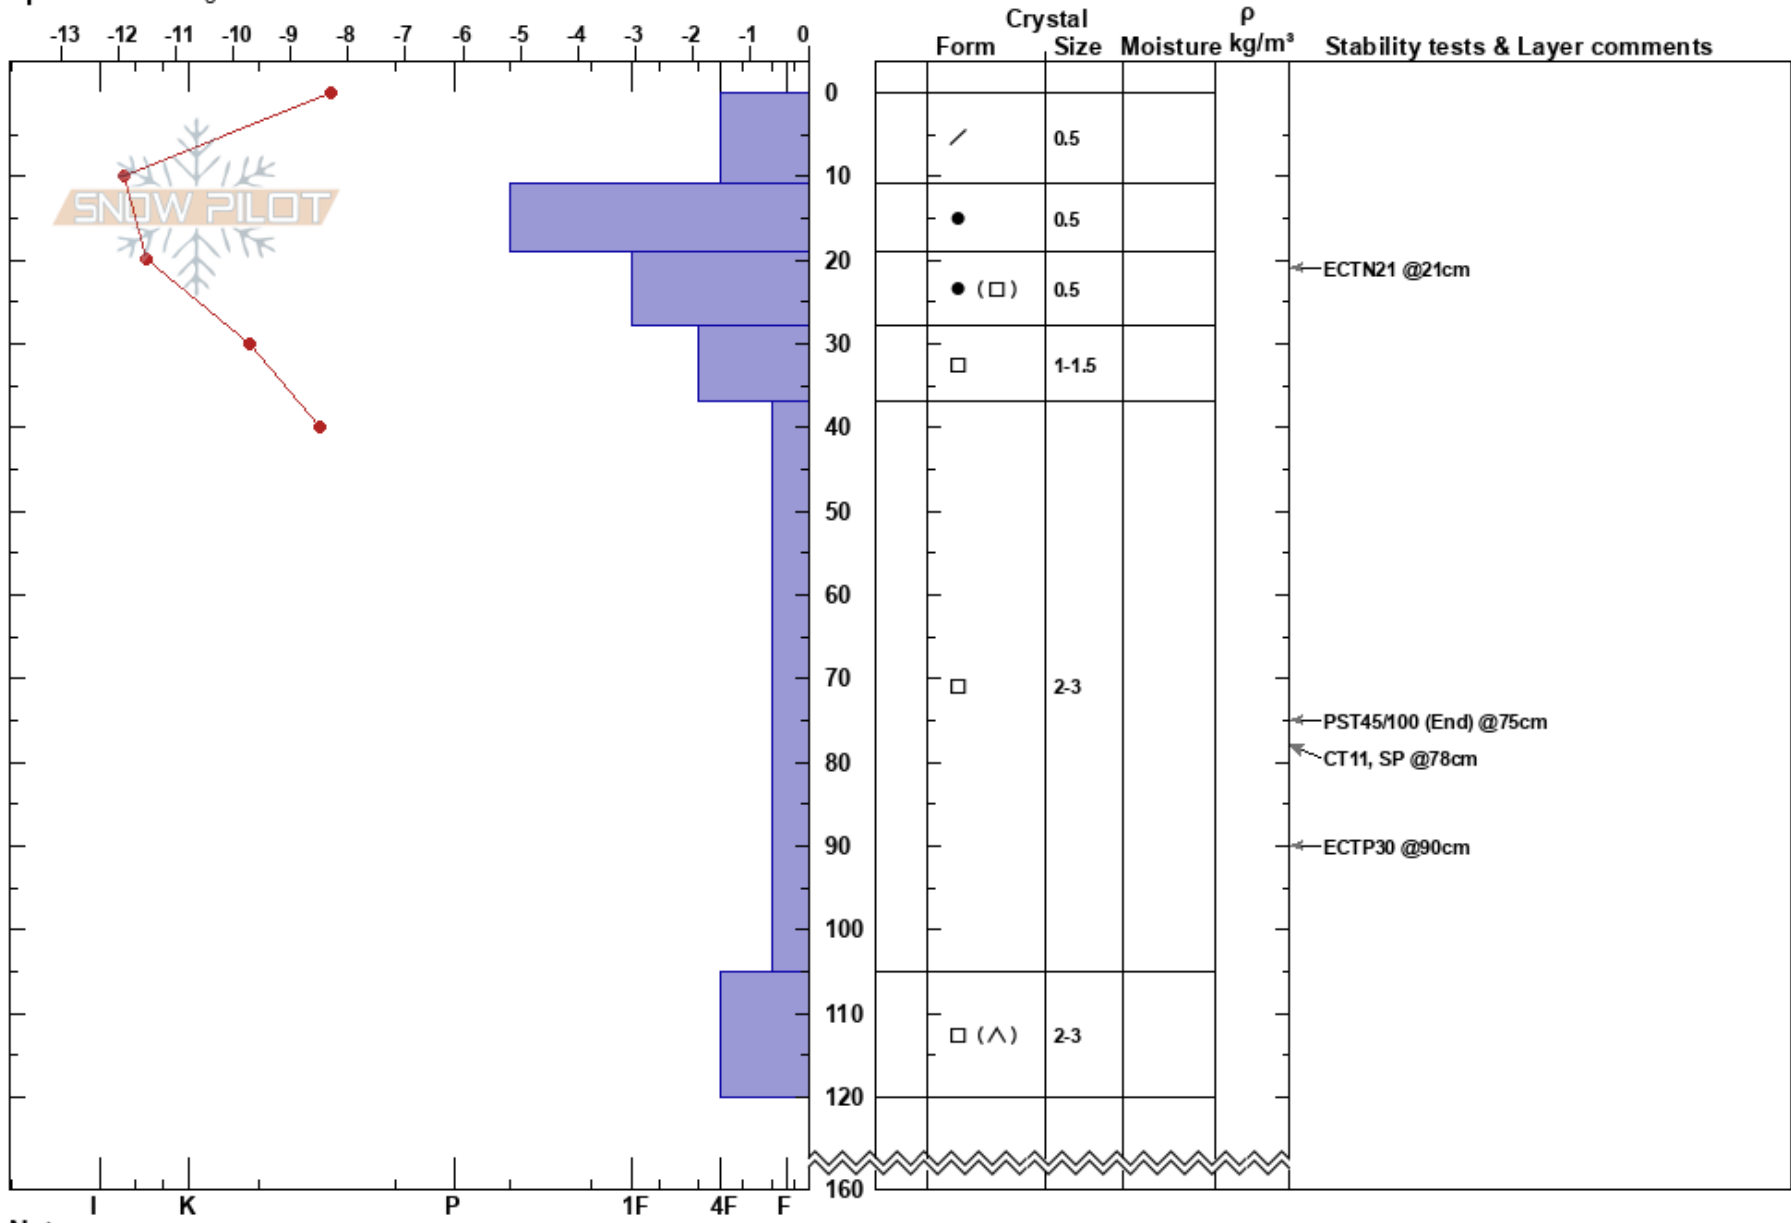

6 headwall  
 Front Range  
 CO  
**Elevation:** 11721 ft  
**Aspect:** N  
**Specifics:** Pit dug in a Ski Area

Wolf Porter  
 04/06/2023 - 12:40pm  
**Co-ord:** 39.66727N, -105.90450W  
**Slope Angle:** 17°  
**Wind Loading:** no

**Stability:**  
**Air Temperature:** -6.8°C  
**Sky Cover:** CLR  
**Precipitation:** NO  
**Wind:** S Light Breeze

**HS:** 160  
**PF:** 24  
**PS:** 7  
 37-105cm: Problematic layer

**Notes:** Found bush near pit.