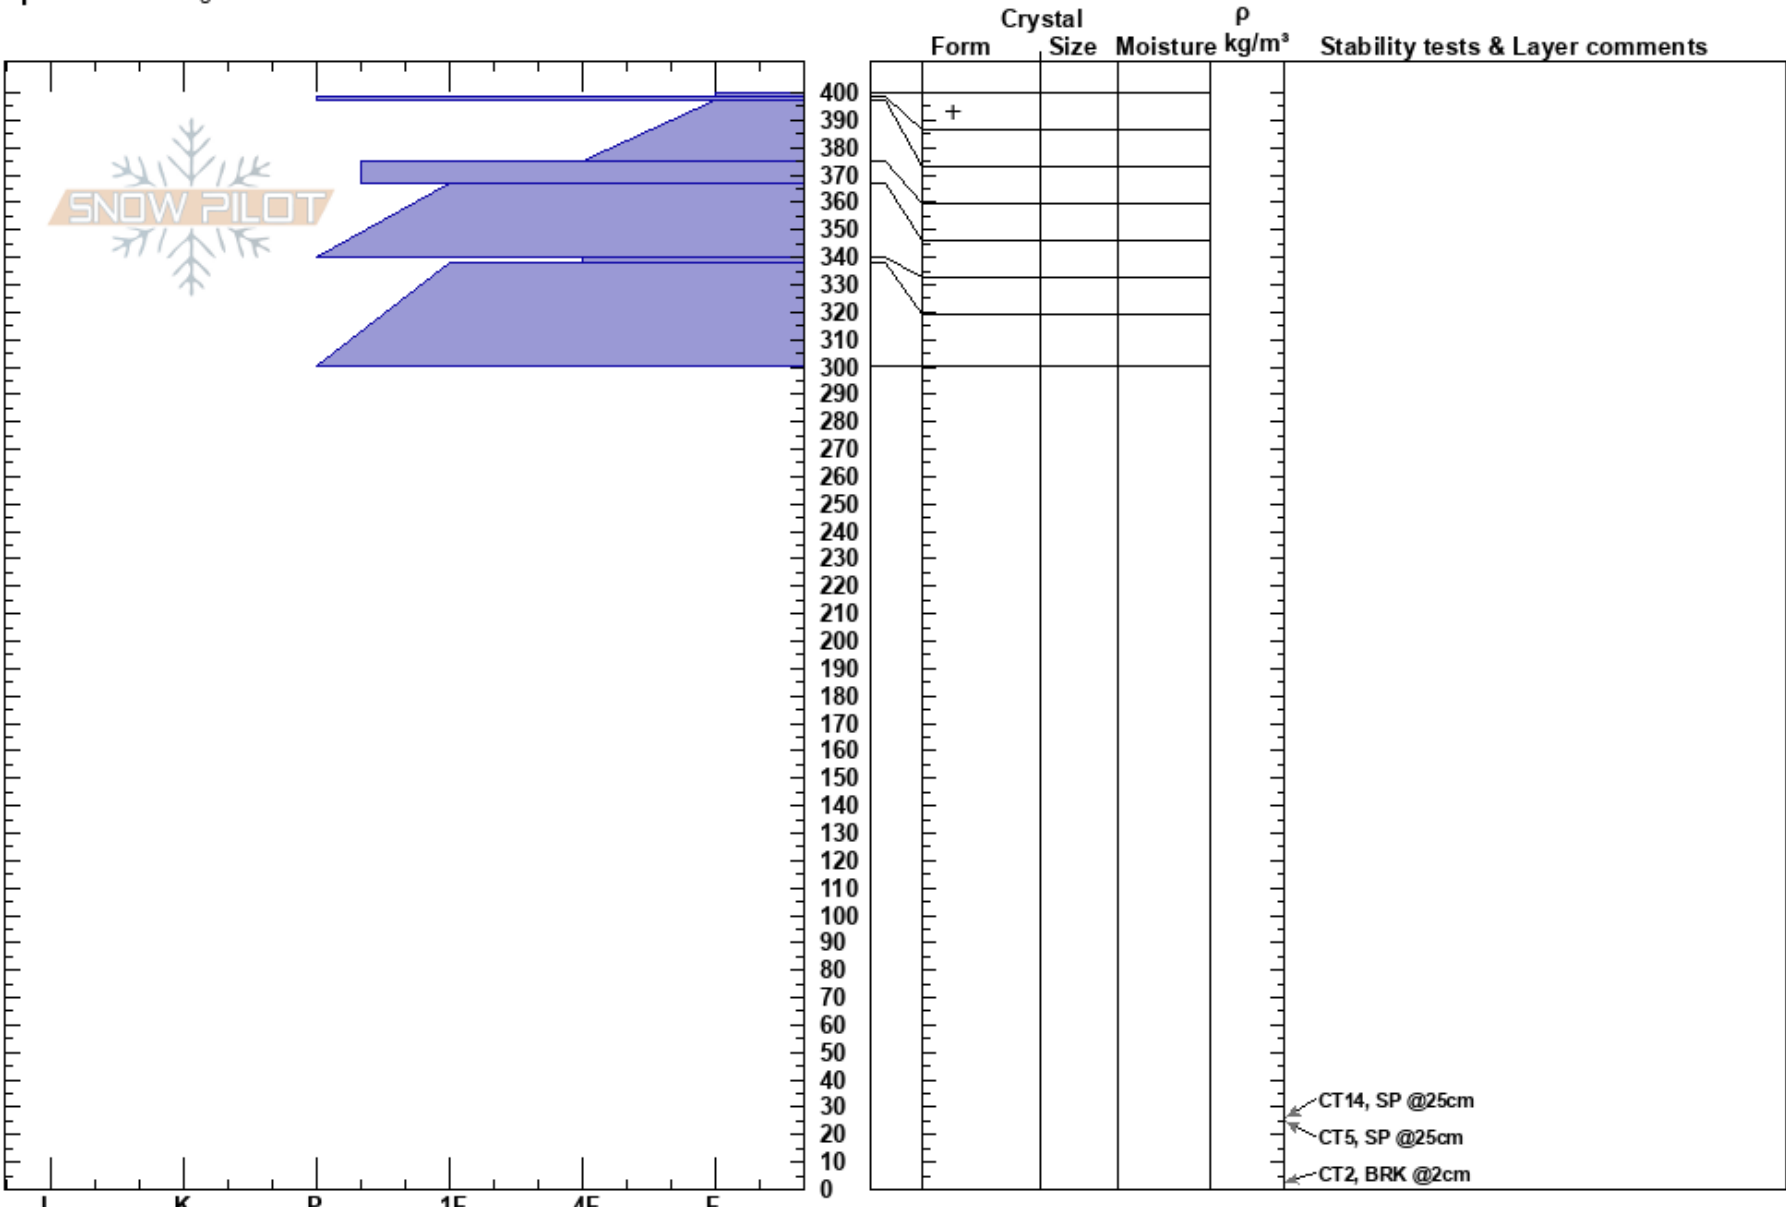

Stardust  
 Cariboo  
 BC  
 Elevation: 2350 m  
 Aspect: 80°  
 Specifics: Pit dug in a Ski Area

Blake Rowsell  
 05/04/2023 - 13:12  
 Co-ord:  
 Slope Angle: 28°  
 Wind Loading:

Stability:  
 Air Temperature:  
 Sky Cover:  
 Precipitation: NO  
 Wind:

HS: 400  
 375-367cm: Problematic layer

Notes: