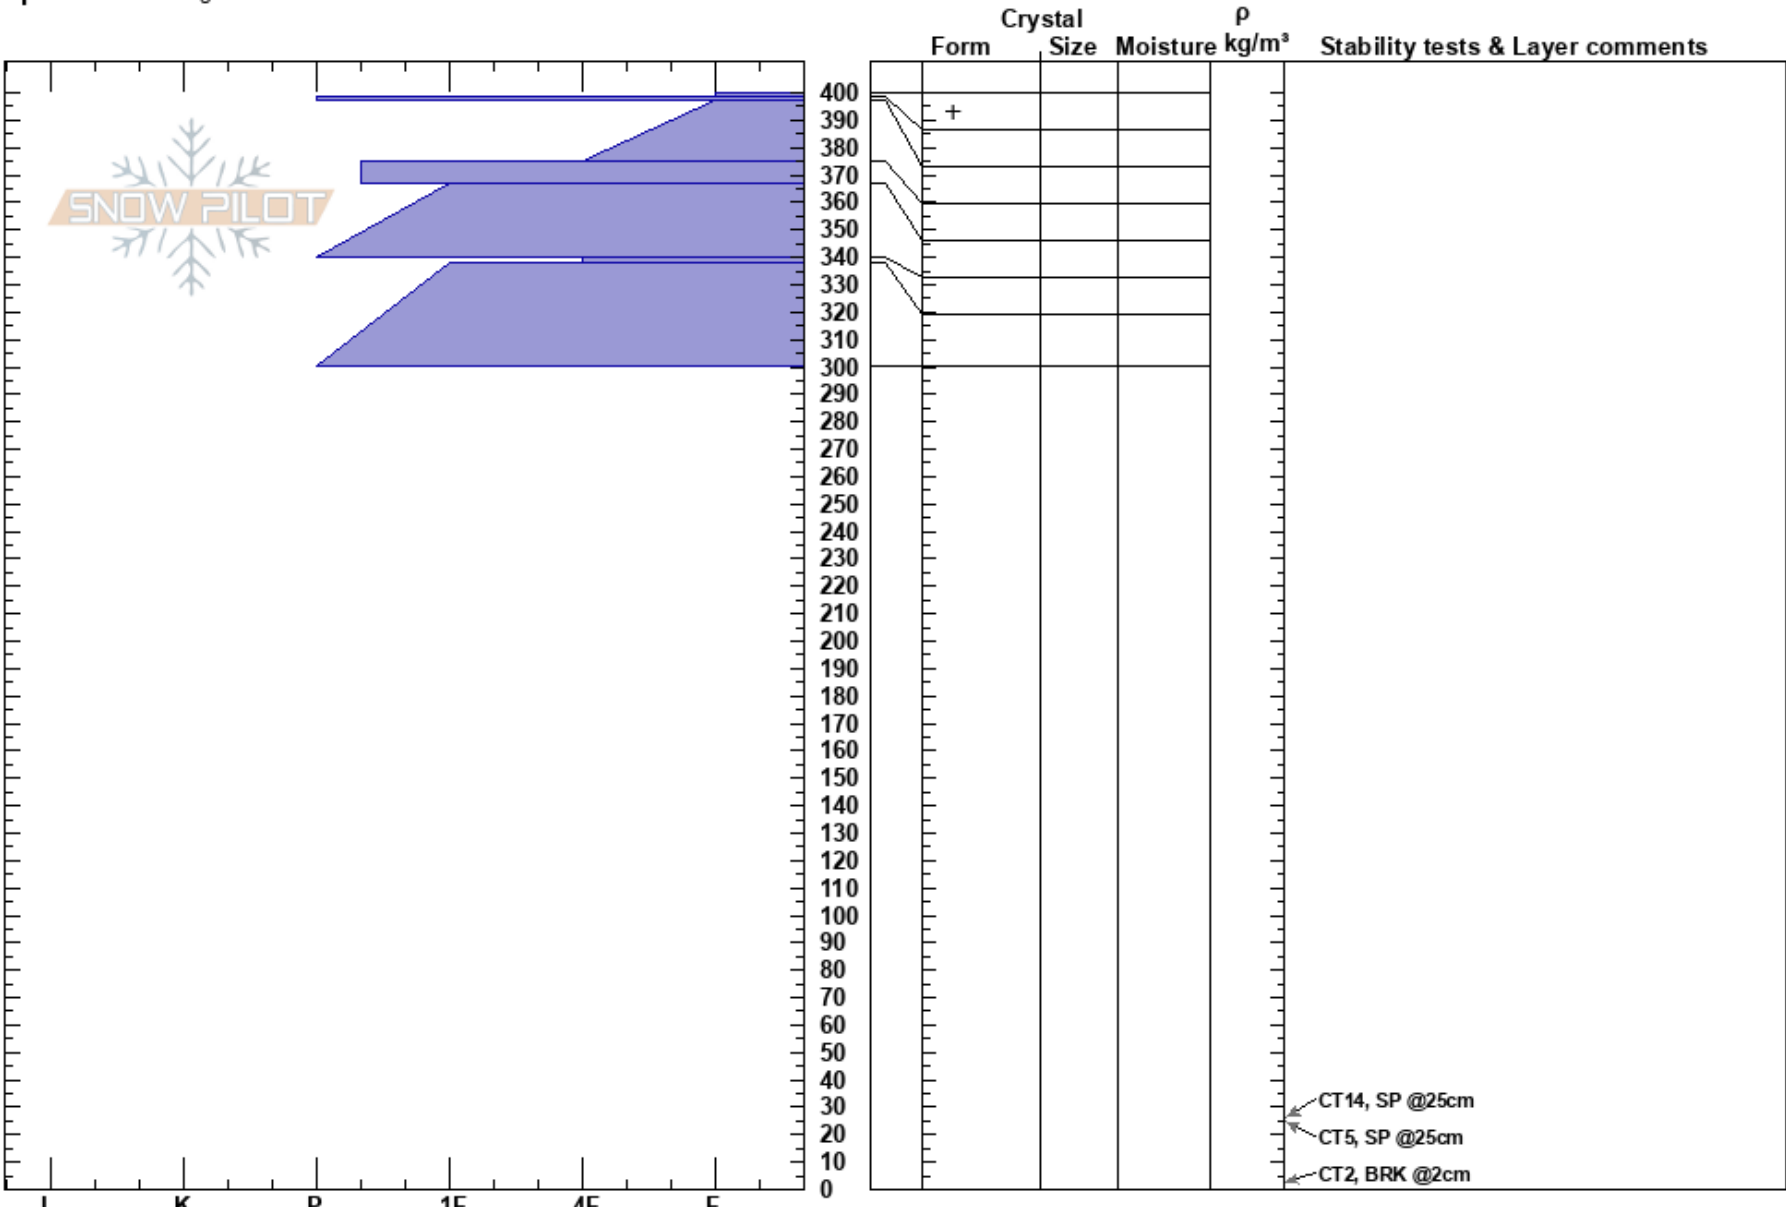

Stardust
 Cariboo
 BC
 Elevation: 2350 m
 Aspect: 80°
 Specifics: Pit dug in a Ski Area

Blake Rowsell
 05/04/2023 - 13:12
 Co-ord:
 Slope Angle: 28°
 Wind Loading:

Stability:
 Air Temperature:
 Sky Cover:
 Precipitation: NO
 Wind:

HS: 400
 375-367cm: Problematic layer

Notes: