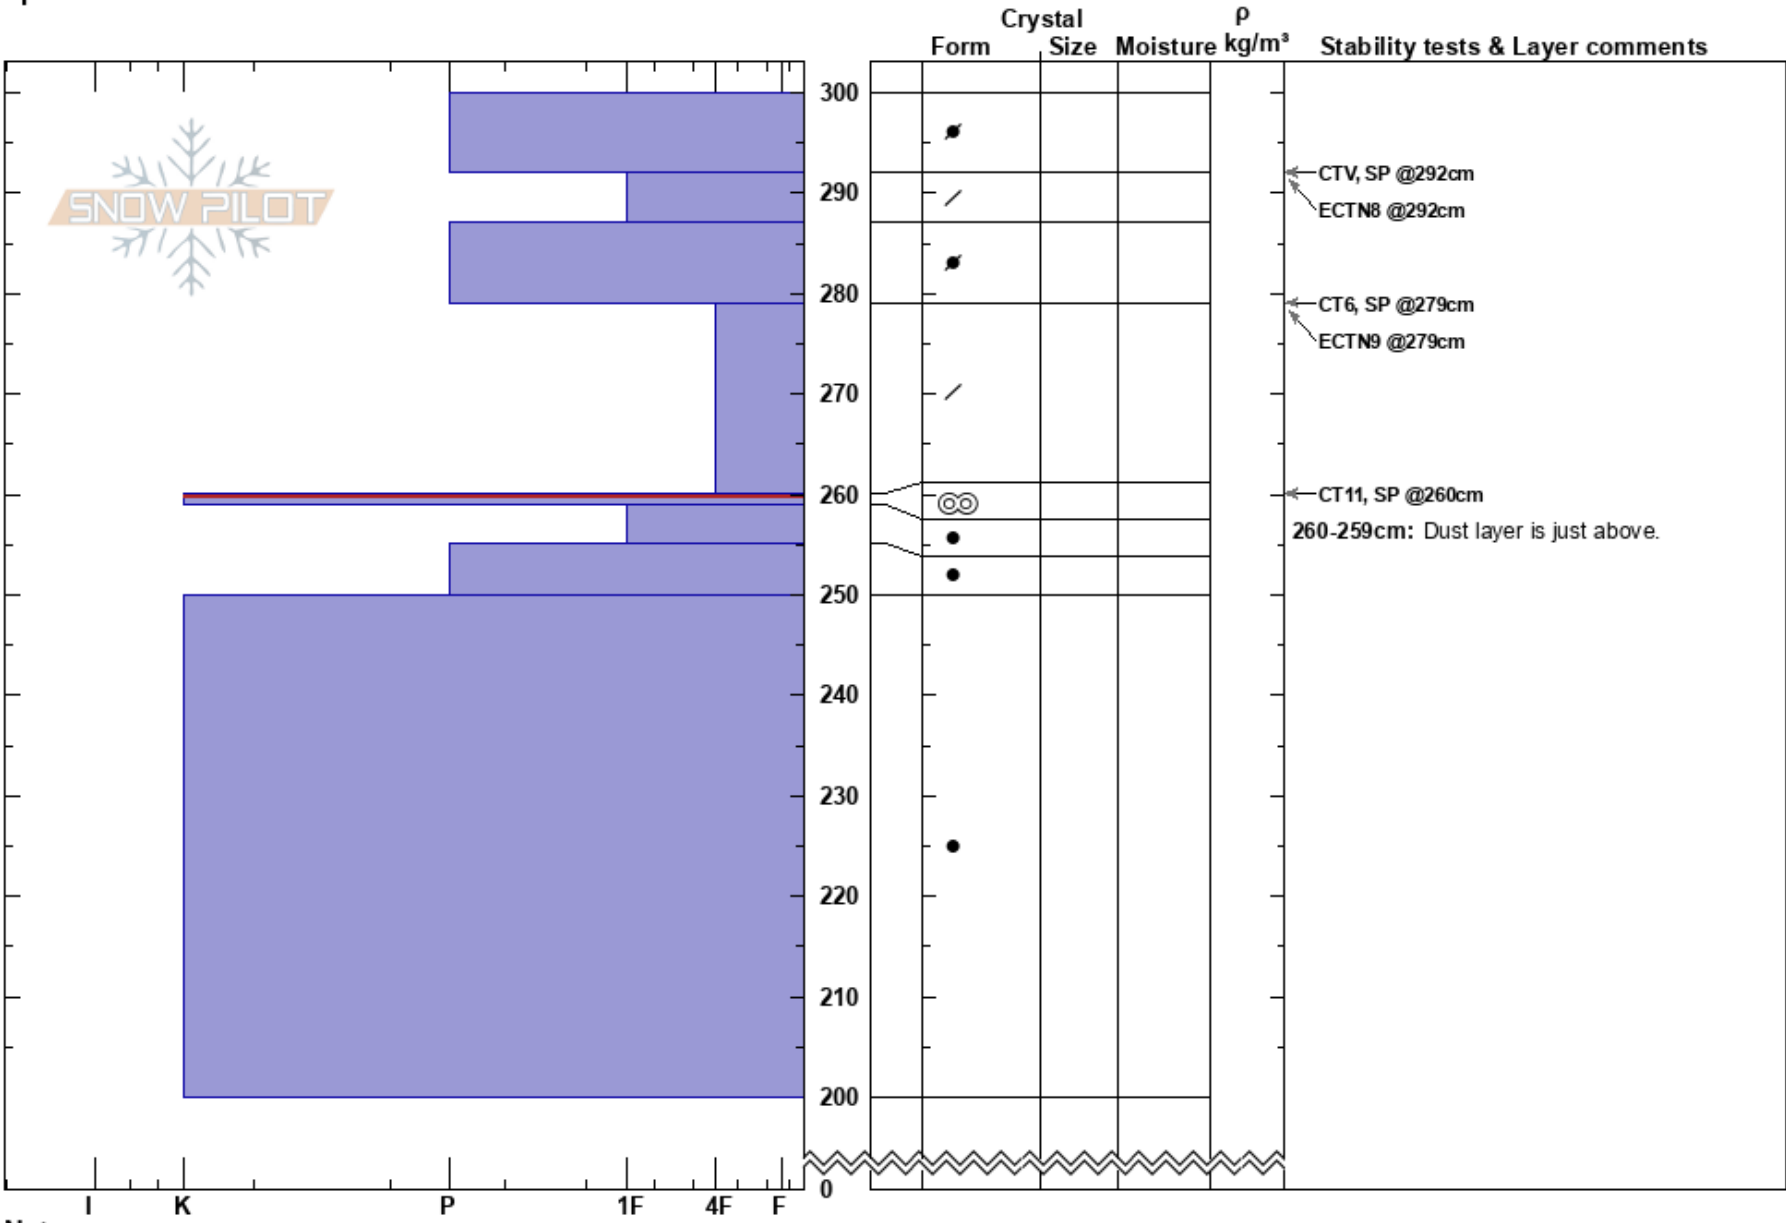

NE
 Indian Peaks, Front Rang
 CO
 Elevation: 11100 ft
 Aspect: NE
 Specifics:

Ian Fowler
 04/06/2023 - 12:00pm
 Co-ord: 13S 441228W 4415662N
 Slope Angle: 30°
 Wind Loading:

Stability:
 Air Temperature:
 Sky Cover:
 Precipitation:
 Wind:

HS: 300
 PF: 40
 PS: 5

Layer Notes:
 260-259cm: Dust layer is just above.
 260-259cm: Problematic layer

Notes: