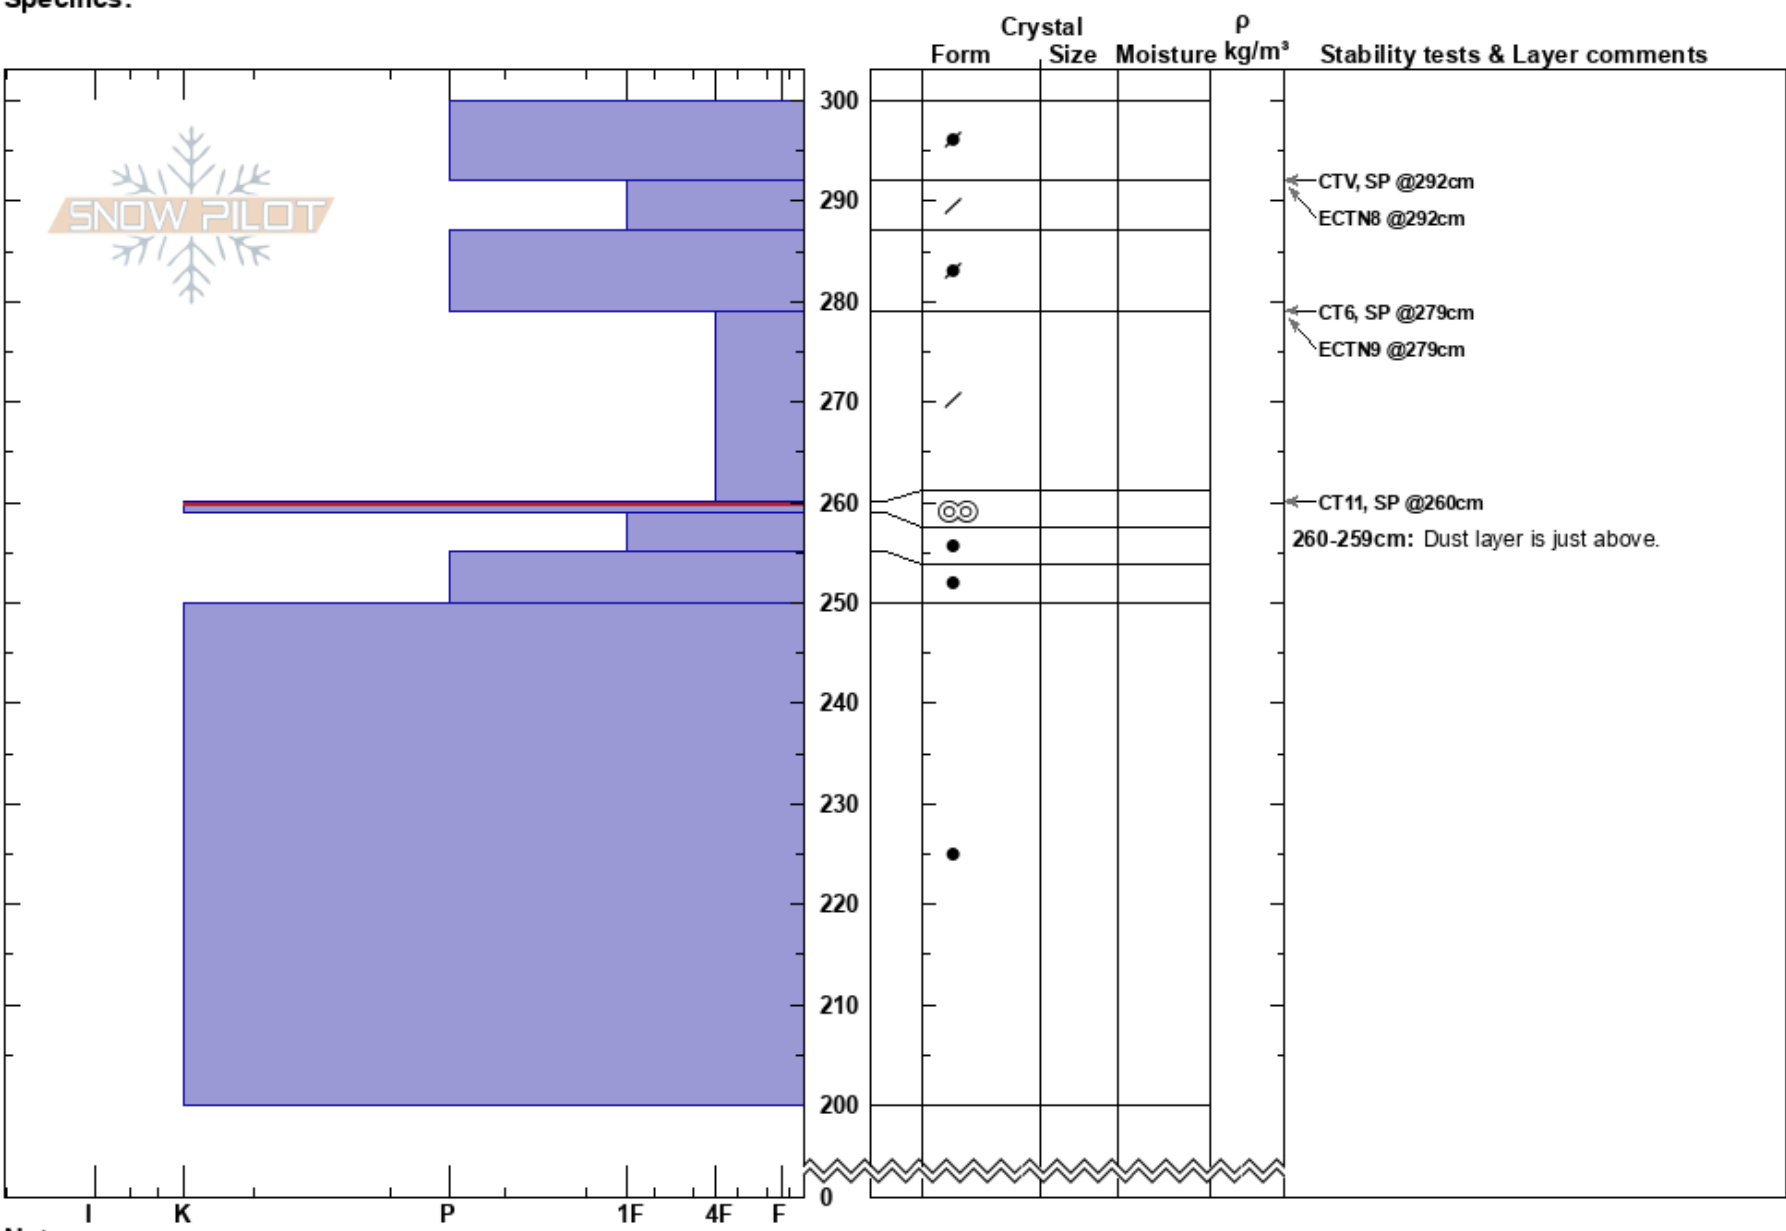

NE  
 Indian Peaks, Front Rang  
 CO  
 Elevation: 11100 ft  
 Aspect: NE  
 Specifics:

Ian Fowler  
 04/06/2023 - 12:00pm  
 Co-ord: 13S 441228W 4415662N  
 Slope Angle: 30°  
 Wind Loading:

Stability:  
 Air Temperature:  
 Sky Cover:  
 Precipitation:  
 Wind:

HS: 300  
 PF: 40  
 PS: 5

Layer Notes:  
 260-259cm: Dust layer is just above.  
 260-259cm: Problematic layer

Notes: