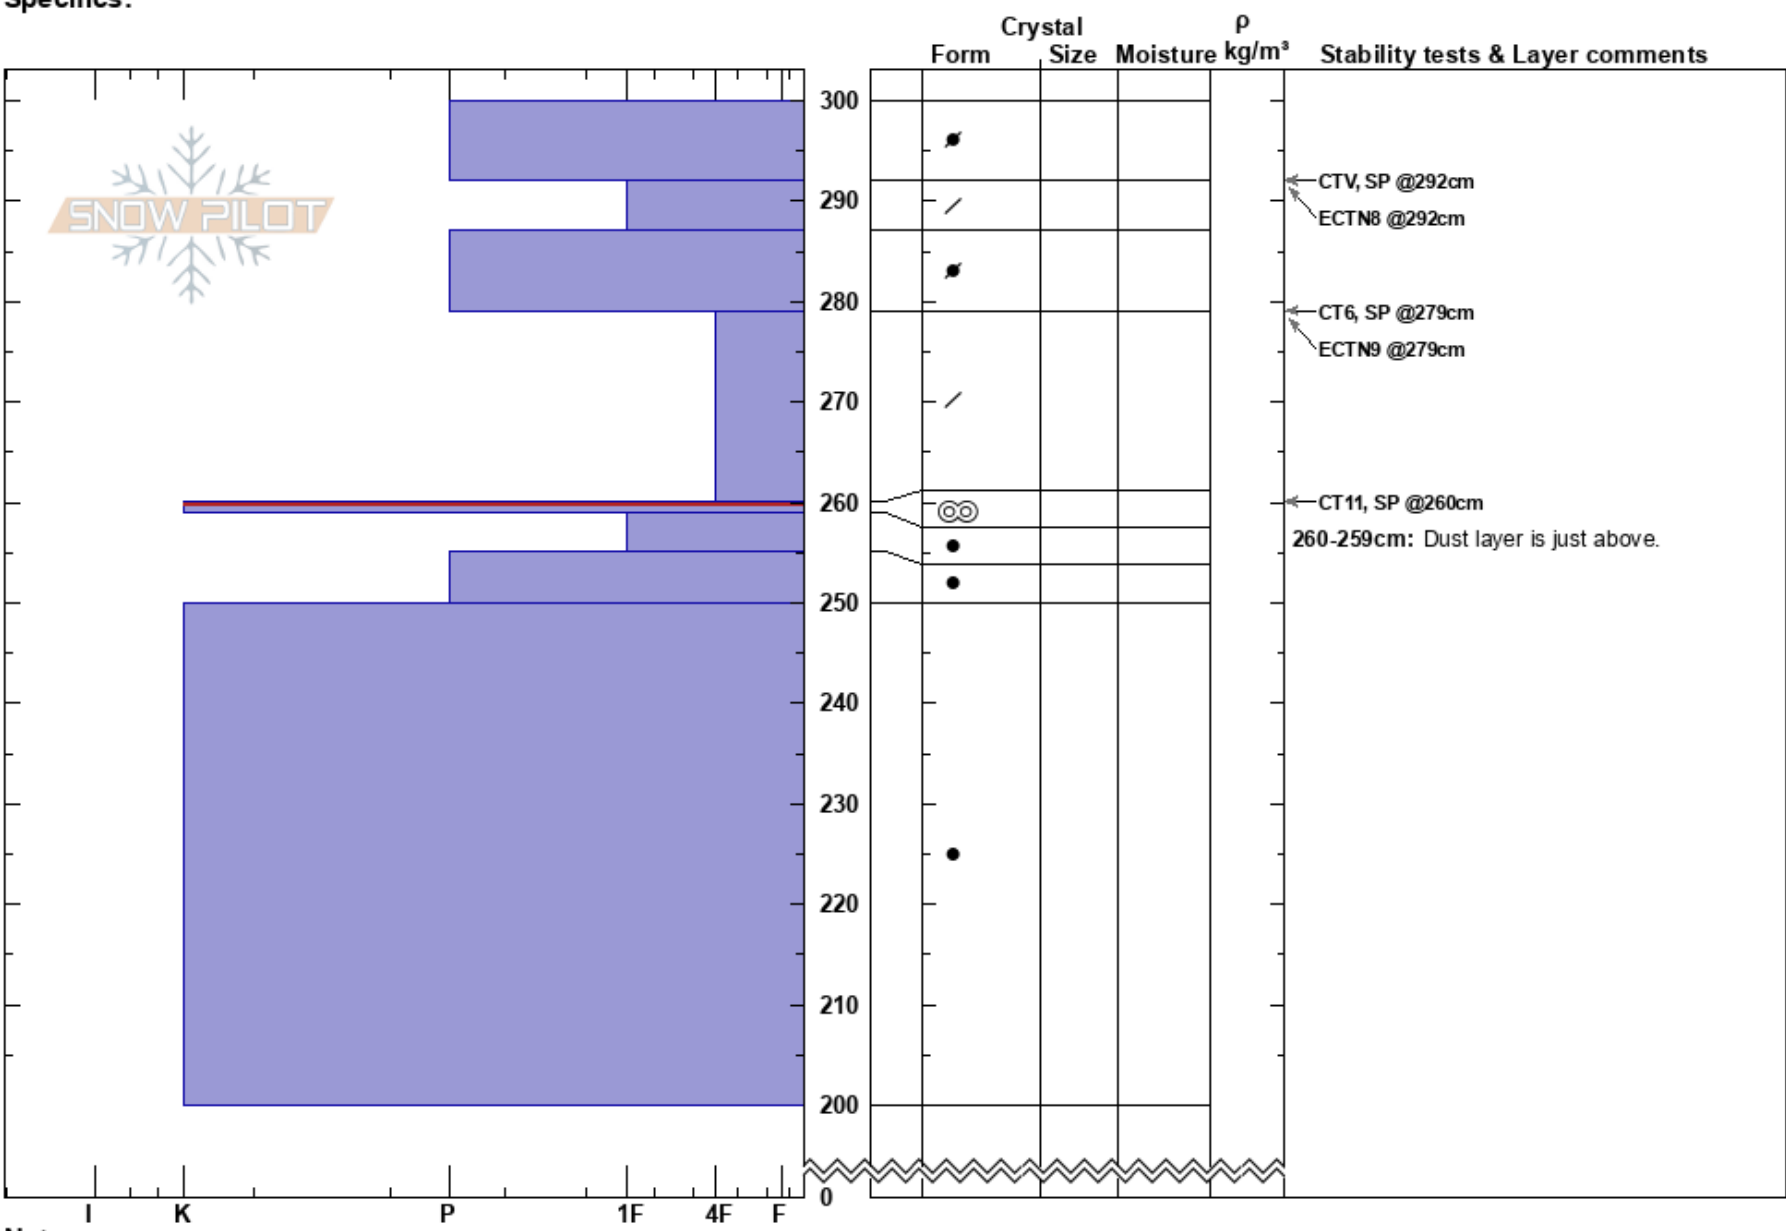

NE
 Indian Peaks, Front Rang
 CO
 Elevation: 11100 ft
 Aspect: NE
 Specifics:

Ian Fowler
 04/06/2023 - 12:00pm
 Co-ord: 13S 441228W 4415662N
 Slope Angle: 30°
 Wind Loading:

Stability:
 Air Temperature:
 Sky Cover:
 Precipitation:
 Wind:

HS: 300
 PF: 40
 PS: 5

Layer Notes:
 260-259cm: Dust layer is just above.
 260-259cm: Problematic layer

Notes: