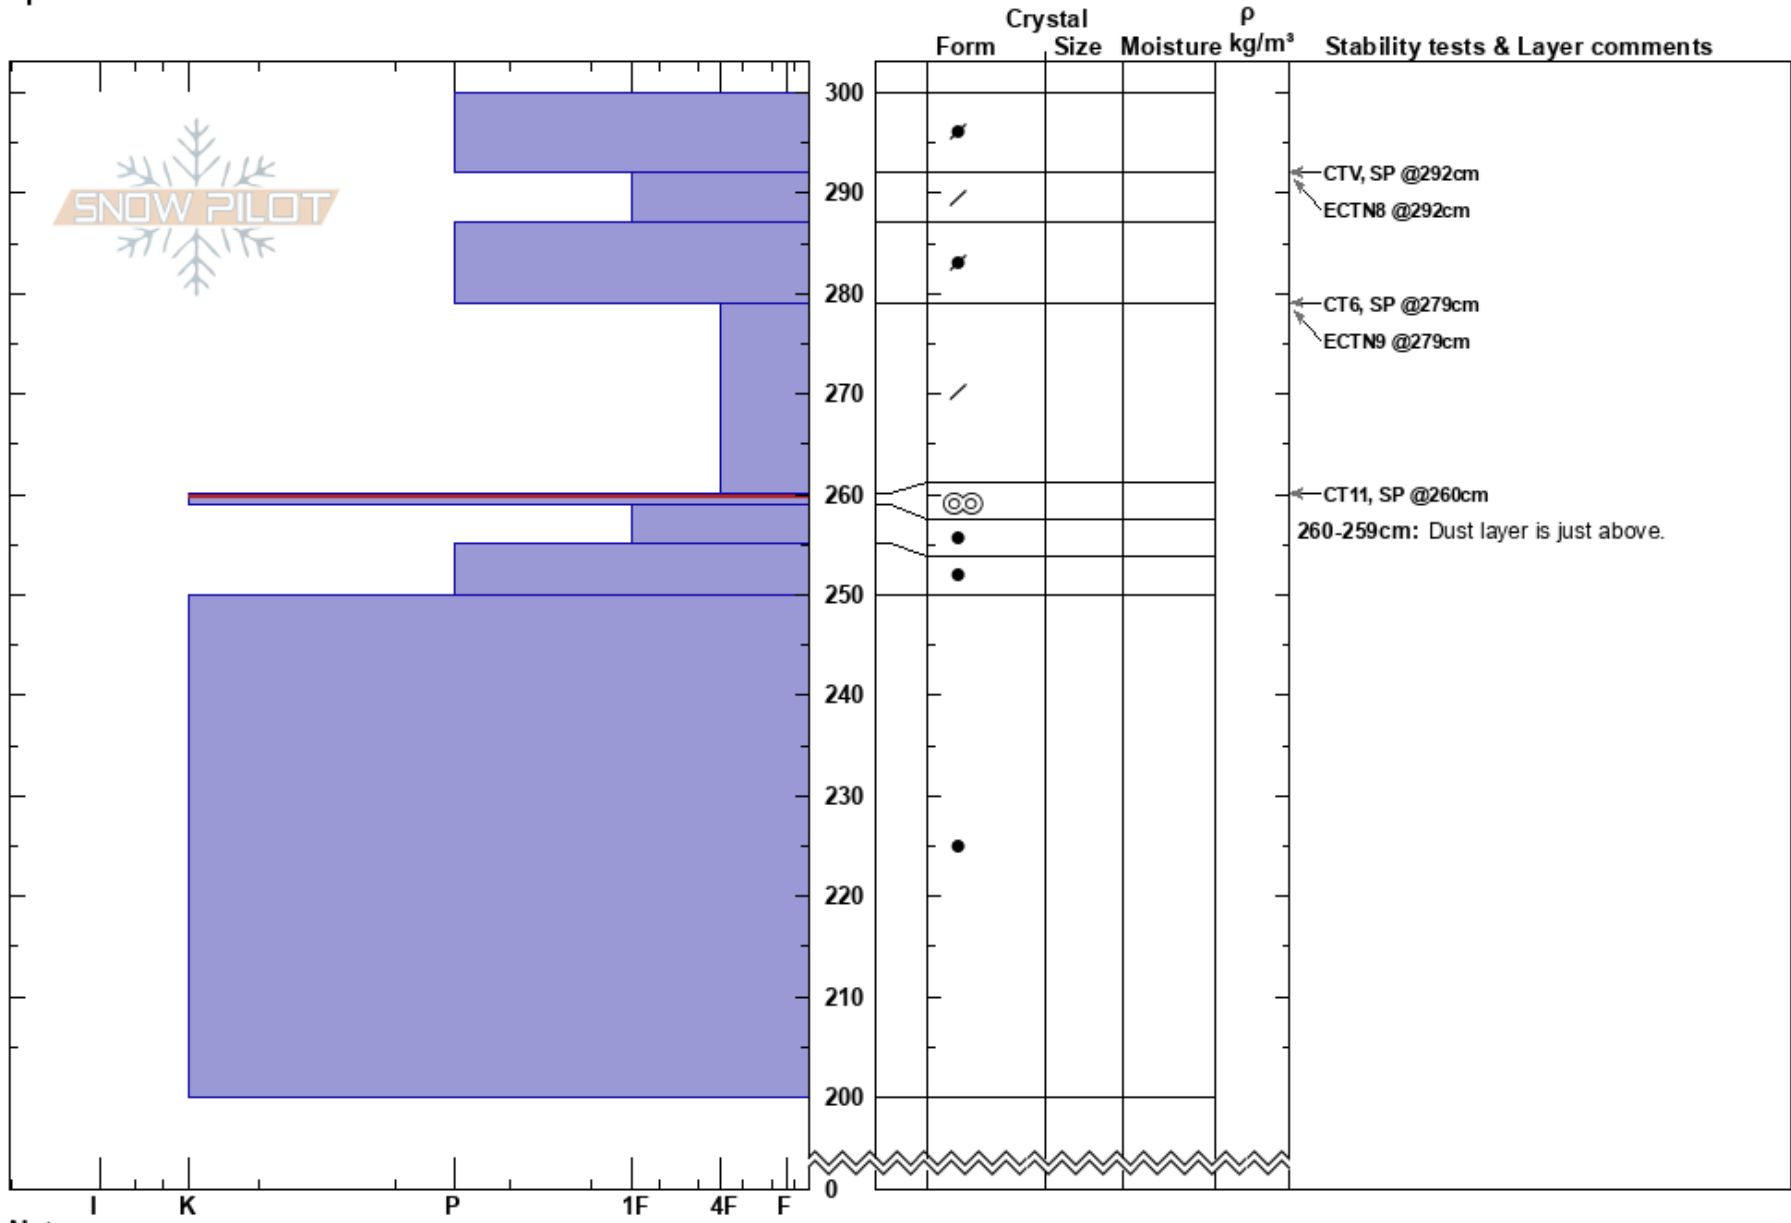

NE
 Indian Peaks, Front Rang
 CO
 Elevation: 11100 ft
 Aspect: NE
 Specifics:

Ian Fowler
 04/06/2023 - 12:00pm
 Co-ord: 13S 441228W 4415662N
 Slope Angle: 30°
 Wind Loading:

Stability:
 Air Temperature:
 Sky Cover:
 Precipitation:
 Wind:

HS: 300
 PF: 40
 PS: 5

Layer Notes:
 260-259cm: Dust layer is just above.
 260-259cm: Problematic layer

Notes: