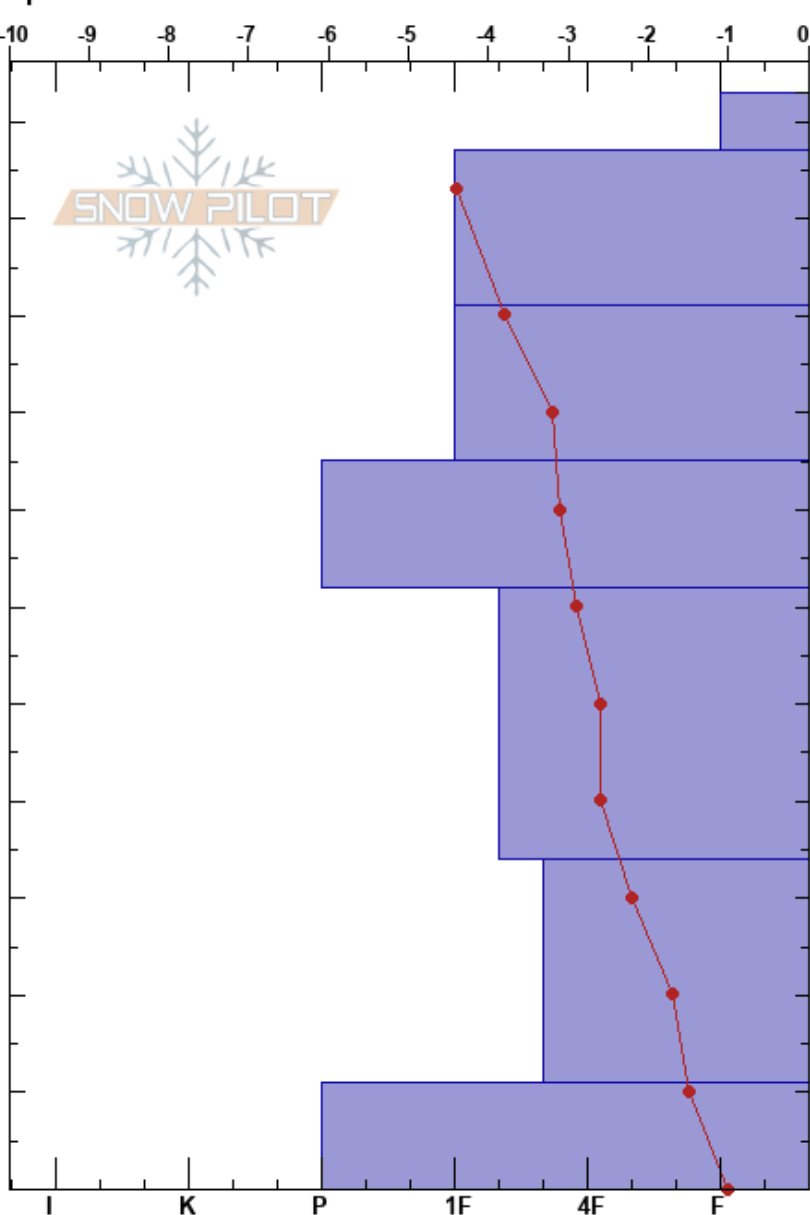

The Stash - ML  
 Selkirks  
 BC  
 Elevation: 2137 m  
 Aspect: N  
 Specifics:

Kicking Horse Ski Patrol  
 27/01/2023 - 13:50  
 Co-ord: 51.58784N, -117.55361W  
 Slope Angle: 29°  
 Wind Loading: previous

Stability: **HS:113**  
 Air Temperature: -6.9°C PF: 90 11-0cm: moist snow @ ground  
 Sky Cover: BKN  
 Precipitation:  
 Wind: SW Light Breeze

Elevation (cm)	Crystal		Moisture	ρ kg/m³	Stability tests & Layer comments
	Form	Size			
113					
110	/	0.5-0.5		120	
100	☐	0.5-1		190	
90	☐	0.5-1		215	
80	☐	0.5-1		215	
70	☐	0.5		270	← CT8, PC @75cm ← CT13, SP @75cm
60					
50	☐	1-2		245	
40					
30					← ECTP18 @33cm
20	☐ (^)	1-3 (3)		250	
10	☐	2-3		300	
0					11-0cm: moist snow @ ground