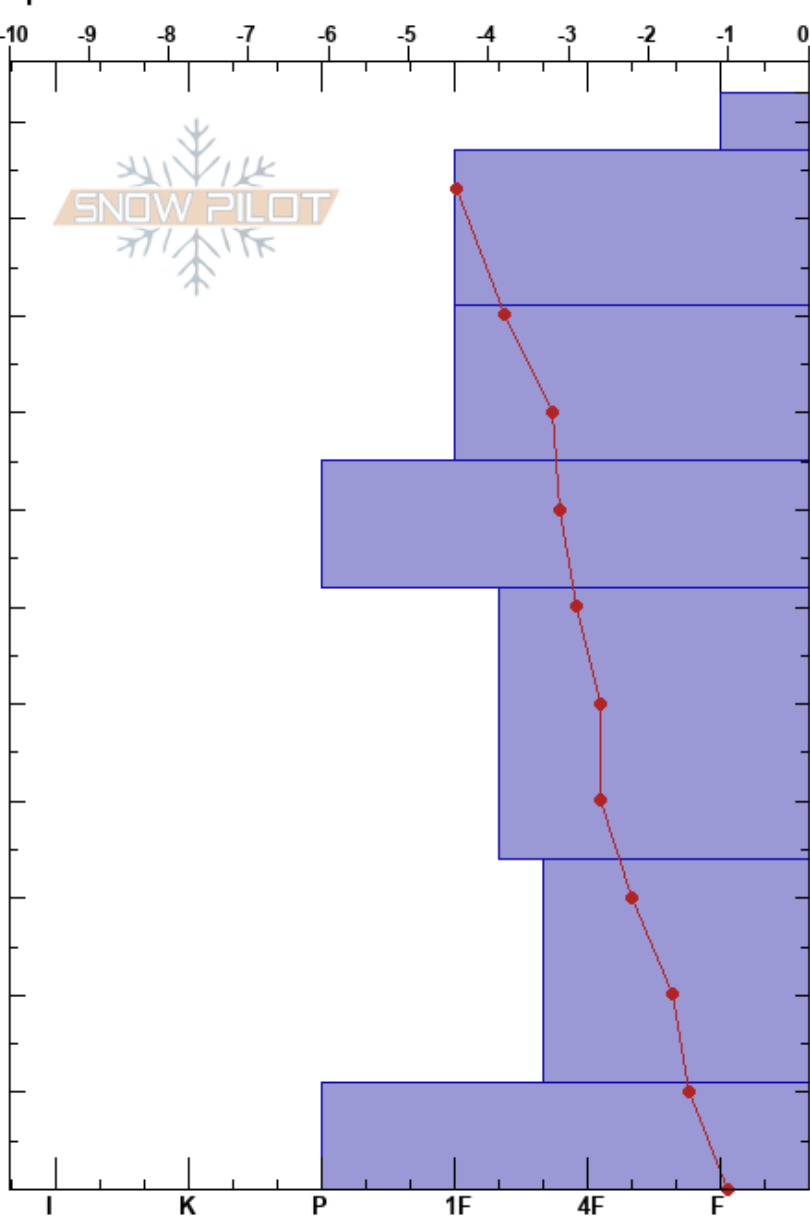

The Stash - ML  
 Selkirks  
 BC  
 Elevation: 2137 m  
 Aspect: N  
 Specifics:

Kicking Horse Ski Patrol  
 27/01/2023 - 13:50  
 Co-ord: 51.58784N, -117.55361W  
 Slope Angle: 29°  
 Wind Loading: previous

Stability: **HS:113**  
 Air Temperature: -6.9°C PF: 90 11-0cm: moist snow @ ground  
 Sky Cover: BKN  
 Precipitation:  
 Wind: SW Light Breeze

Elevation (cm)	Crystal		Moisture	ρ kg/m³	Stability tests & Layer comments
	Form	Size			
113					
110	/	0.5-0.5		120	
100	☐	0.5-1		190	
90					
80	☐	0.5-1		215	
70	☐	0.5		270	← CT8, PC @75cm ← CT13, SP @75cm
60					
50	☐	1-2		245	
40					
30					← ECTP18 @33cm
20	☐ (^)	1-3 (3)		250	
10	☐	2-3		300	11-0cm: moist snow @ ground
0					